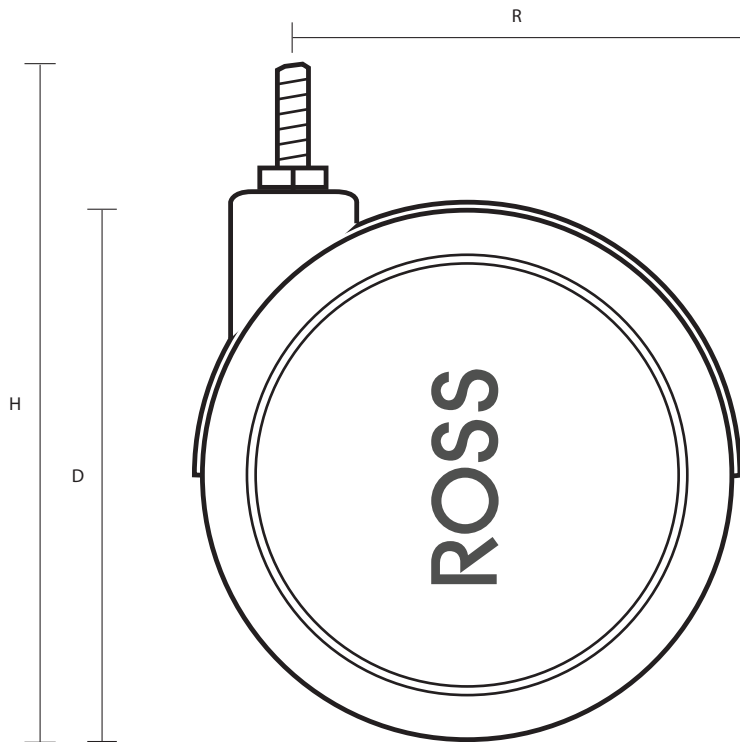

DS75M8X25 (75mm Swivel Twin Wheel Castor Grey Rubber Wheel)

Castor Dimensions - Key		
D	Wheel Diameter	75mm
L	Plate Dimension Length (mm)	N/A
L1	Plate Dimension Width (mm)	N/A
C	Plate Hole Centers length (mm)	N/A
C1	Plate Hole Centers width (mm)	N/A
D1	Plate Hole Diameter (mm)	N/A
H	Total Castor Height	81mm
W	Tread Width (mm)	7mm x2
R	Swivel Radius (mm)	53mm
	Threaded Stem Size	M8x25mm