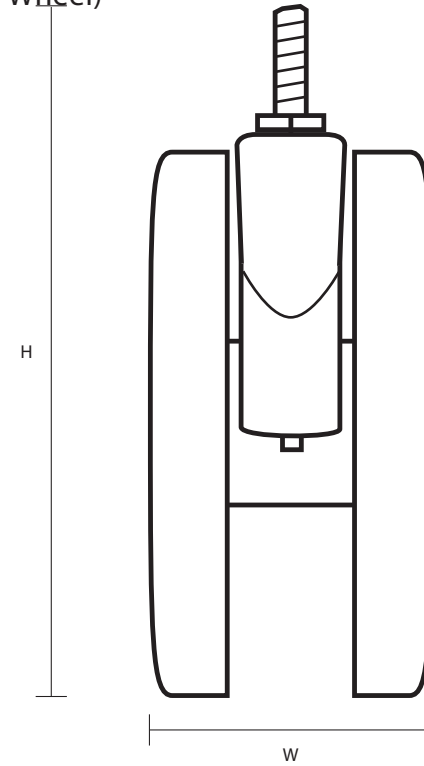

DS75M8X25 (75mm Swivel Twin Wheel Castor Grey Rubber Wheel)

Castor Dimensions - Key		
D	Wheel Diameter	75mm
L	Plate Dimension Length (mm)	N/A
L1	Plate Dimension Width (mm)	N/A
C	Plate Hole Centers length (mm)	N/A
C1	Plate Hole Centers width (mm)	N/A
D1	Plate Hole Diameter (mm)	N/A
H	Total Castor Height	81mm
W	Tread Width (mm)	7mm x2
R	Swivel Radius (mm)	53mm
	Threaded Stem Size	M8x25mm