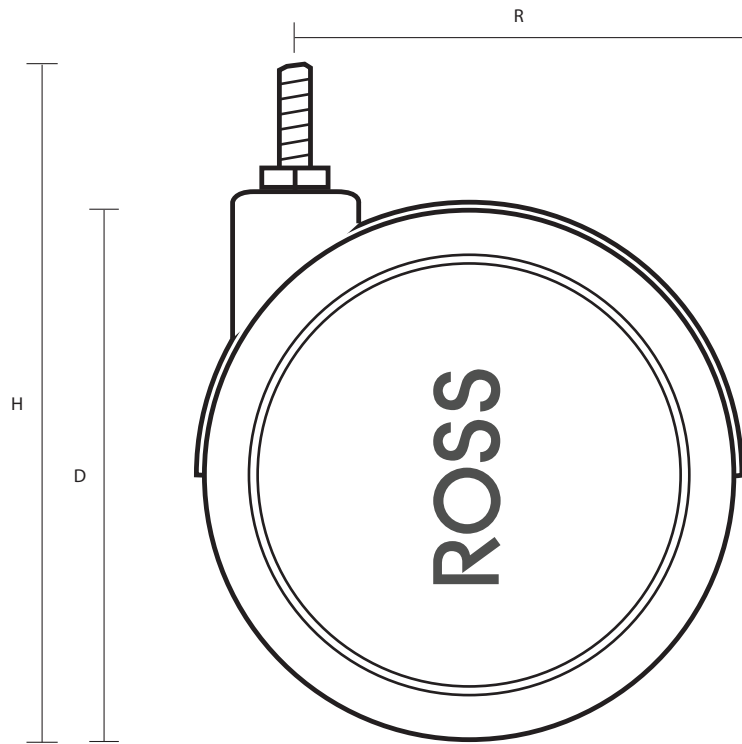

DS75M8X15 (75mm Swivel Twin Wheel Castor Grey Rubber Wheel)

Castor Dimensions - Key		
D	Wheel Diameter	75mm
L	Plate Dimension Length (mm)	N/A
L1	Plate Dimension Width (mm)	N/A
C	Plate Hole Centers length (mm)	N/A
C1	Plate Hole Centers width (mm)	N/A
D1	Plate Hole Diameter (mm)	N/A
H	Total Castor Height	81mm
W	Tread Width (mm)	7mm x2
R	Swivel Radius (mm)	53mm
	Threaded Stem Size	M8x15mm