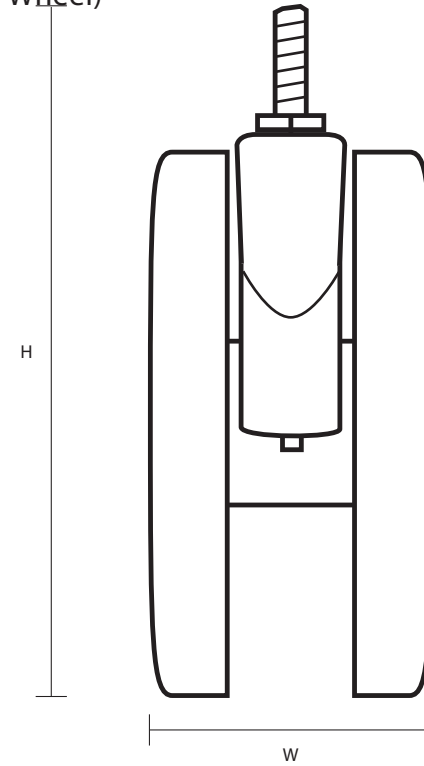

DS75M8X15 (75mm Swivel Twin Wheel Castor Grey Rubber Wheel)

Castor Dimensions - Key		
D	Wheel Diameter	75mm
L	Plate Dimension Length (mm)	N/A
L1	Plate Dimension Width (mm)	N/A
C	Plate Hole Centers length (mm)	N/A
C1	Plate Hole Centers width (mm)	N/A
D1	Plate Hole Diameter (mm)	N/A
H	Total Castor Height	81mm
W	Tread Width (mm)	7mm x2
R	Swivel Radius (mm)	53mm
	Threaded Stem Size	M8x15mm