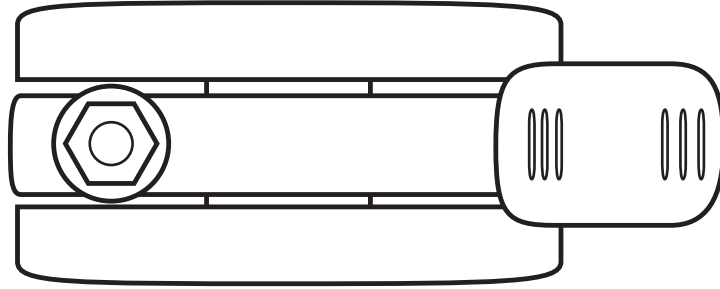

DS75M8X15/B (75mm Swivel Twin Wheel Braked Castor Grey Rubber Wheel)

Castor Dimensions - Key

D	Wheel Diameter	75mm
L	Plate Dimension Length (mm)	N/A
L1	Plate Dimension Width (mm)	N/A
C	Plate Hole Centers length (mm)	N/A
C1	Plate Hole Centers width (mm)	N/A
D1	Plate Hole Diameter (mm)	N/A
H	Total Castor Height	81mm
W	Tread Width (mm)	7mm x2
R	Swivel Radius (mm)	87mm
	Threaded Stem Size	M8x15mm