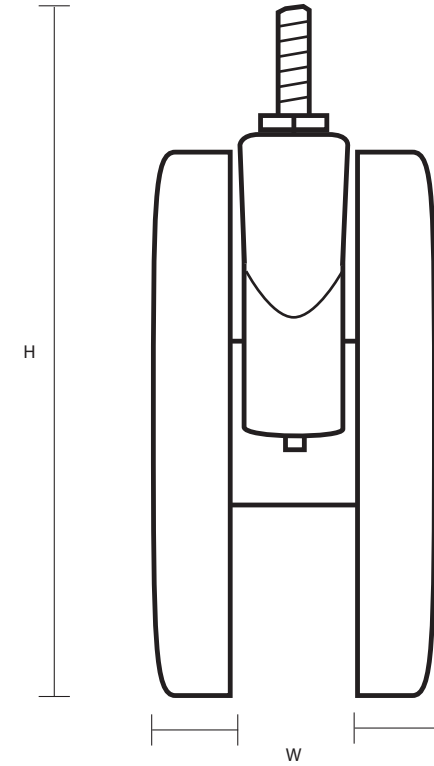

DS75M8X15/B (75mm Swivel Twin Wheel Braked Castor Grey Rubber Wheel)

Castor Dimensions - Key

D	Wheel Diameter	75mm
L	Plate Dimension Length (mm)	N/A
L1	Plate Dimension Width (mm)	N/A
C	Plate Hole Centers length (mm)	N/A
C1	Plate Hole Centers width (mm)	N/A
D1	Plate Hole Diameter (mm)	N/A
H	Total Castor Height	81mm
W	Tread Width (mm)	7mm x2
R	Swivel Radius (mm)	87mm
	Threaded Stem Size	M8x15mm