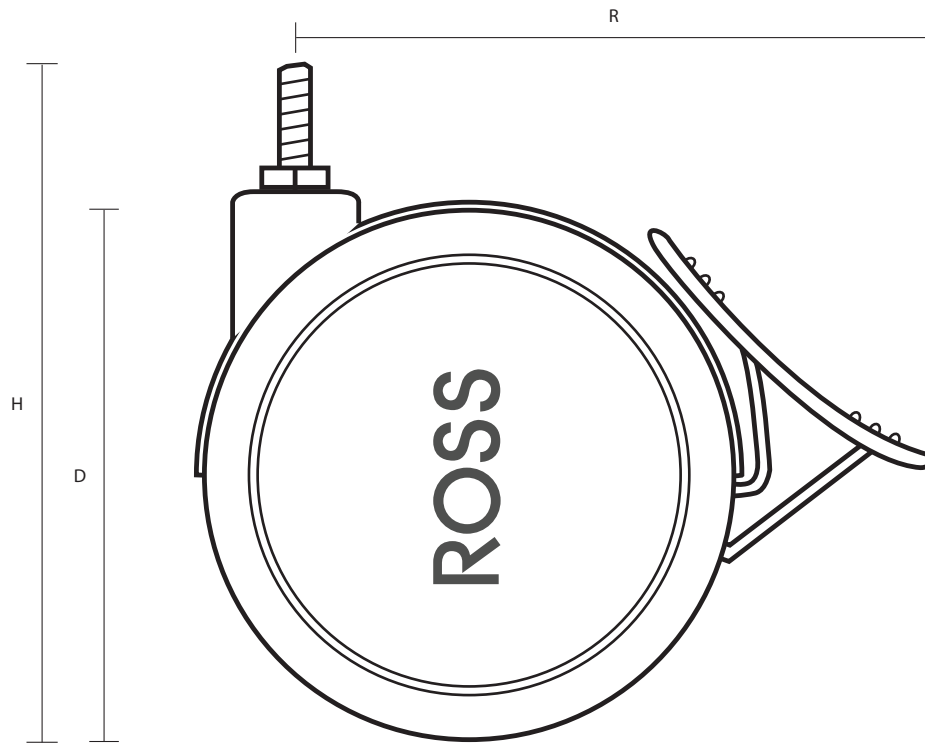

DS75M8X15/B (75mm Swivel Twin Wheel Braked Castor Grey Rubber Wheel)

Castor Dimensions - Key

D	Wheel Diameter	75mm
L	Plate Dimension Length (mm)	N/A
L1	Plate Dimension Width (mm)	N/A
C	Plate Hole Centers length (mm)	N/A
C1	Plate Hole Centers width (mm)	N/A
D1	Plate Hole Diameter (mm)	N/A
H	Total Castor Height	81mm
W	Tread Width (mm)	7mm x2
R	Swivel Radius (mm)	87mm
	Threaded Stem Size	M8x15mm