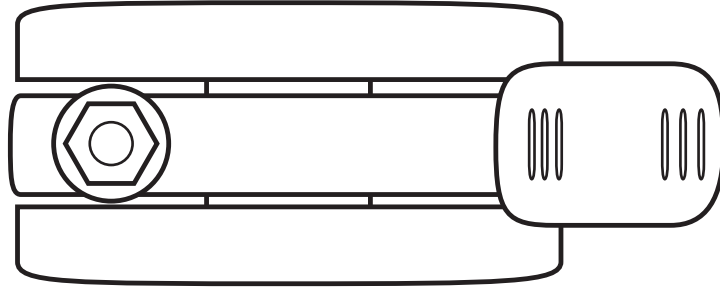

DS75M10X25/B (75mm Swivel Twin Wheel Braked Castor Grey Rubber Wheel)

Castor Dimensions - Key		
D	Wheel Diameter	75mm
L	Plate Dimension Length (mm)	N/A
L1	Plate Dimension Width (mm)	N/A
C	Plate Hole Centers length (mm)	N/A
C1	Plate Hole Centers width (mm)	N/A
D1	Plate Hole Diameter (mm)	N/A
H	Total Castor Height	81mm
W	Tread Width (mm)	7mm x2
R	Swivel Radius (mm)	87mm
	Threaded Stem Size	M10x25mm