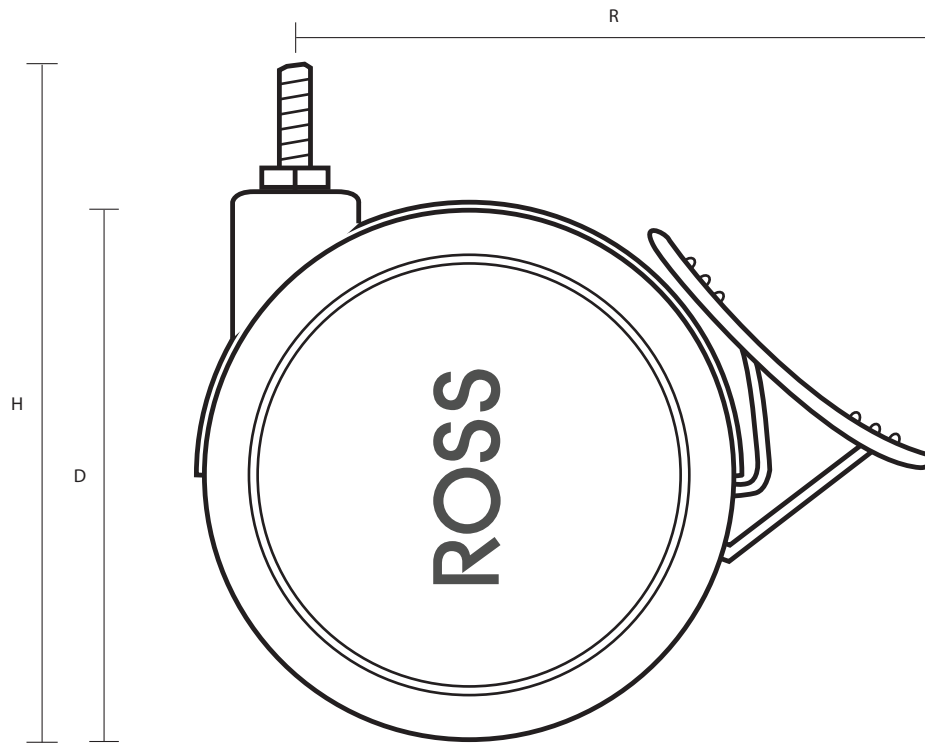

DS75M10X25/B (75mm Swivel Twin Wheel Braked Castor Grey Rubber Wheel)

Castor Dimensions - Key		
D	Wheel Diameter	75mm
L	Plate Dimension Length (mm)	N/A
L1	Plate Dimension Width (mm)	N/A
C	Plate Hole Centers length (mm)	N/A
C1	Plate Hole Centers width (mm)	N/A
D1	Plate Hole Diameter (mm)	N/A
H	Total Castor Height	81mm
W	Tread Width (mm)	7mm x2
R	Swivel Radius (mm)	87mm
	Threaded Stem Size	M10x25mm