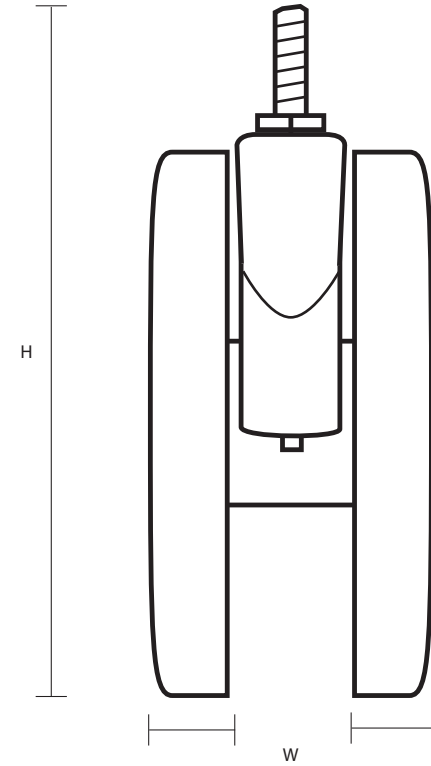

DS75M10X25/B (75mm Swivel Twin Wheel Braked Castor Grey Rubber Wheel)

Castor Dimensions - Key		
D	Wheel Diameter	75mm
L	Plate Dimension Length (mm)	N/A
L1	Plate Dimension Width (mm)	N/A
C	Plate Hole Centers length (mm)	N/A
C1	Plate Hole Centers width (mm)	N/A
D1	Plate Hole Diameter (mm)	N/A
H	Total Castor Height	81mm
W	Tread Width (mm)	7mm x2
R	Swivel Radius (mm)	87mm
	Threaded Stem Size	M10x25mm