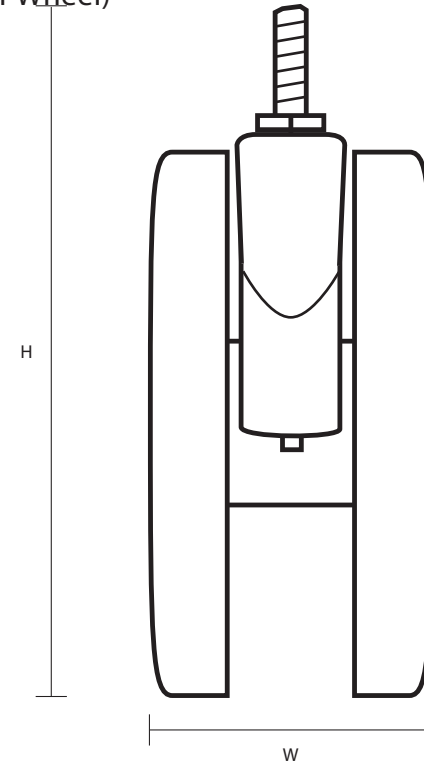

DS75M10X15 (75mm Swivel Twin Wheel Castor Grey Rubber Wheel)

Castor Dimensions - Key		
D	Wheel Diameter	75mm
L	Plate Dimension Length (mm)	N/A
L1	Plate Dimension Width (mm)	N/A
C	Plate Hole Centers length (mm)	N/A
C1	Plate Hole Centers width (mm)	N/A
D1	Plate Hole Diameter (mm)	N/A
H	Total Castor Height	81mm
W	Tread Width (mm)	7mm x2
R	Swivel Radius (mm)	53mm
	Threaded Stem Size	M10x15mm