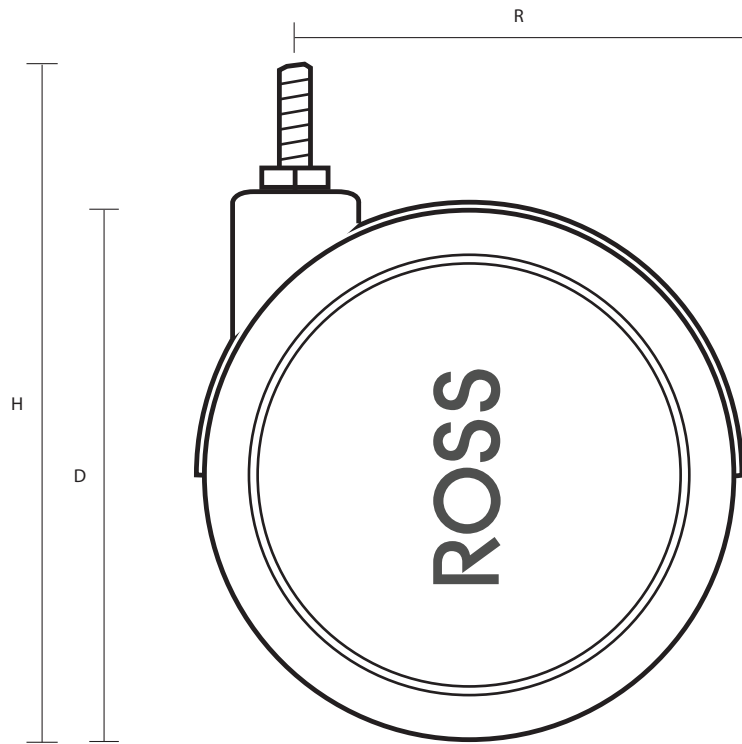

DS75M10X15 (75mm Swivel Twin Wheel Castor Grey Rubber Wheel)

Castor Dimensions - Key		
D	Wheel Diameter	75mm
L	Plate Dimension Length (mm)	N/A
L1	Plate Dimension Width (mm)	N/A
C	Plate Hole Centers length (mm)	N/A
C1	Plate Hole Centers width (mm)	N/A
D1	Plate Hole Diameter (mm)	N/A
H	Total Castor Height	81mm
W	Tread Width (mm)	7mm x2
R	Swivel Radius (mm)	53mm
	Threaded Stem Size	M10x15mm