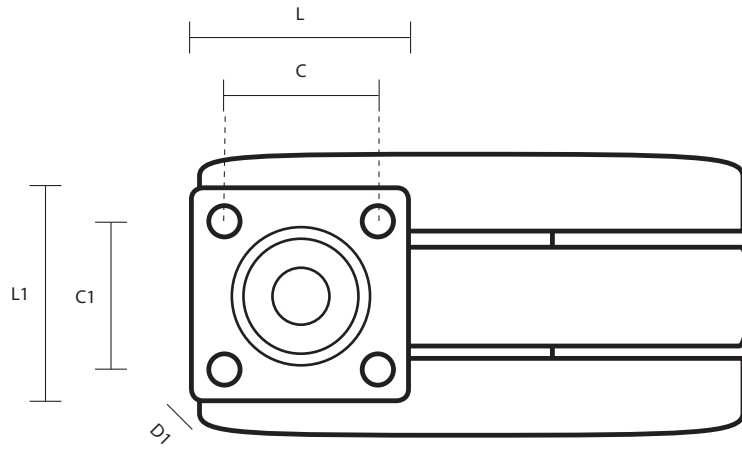

# DS754 (75mm Swivel Twin Wheel Castor Grey Rubber Wheel)

Castor Dimensions - Key		
D	Wheel Diameter	75mm
L	Plate Dimension Length (mm)	38mm
L1	Plate Dimension Width (mm)	38mm
C	Plate Hole Centers length (mm)	27mm
C1	Plate Hole Centers width (mm)	27mm
D1	Plate Hole Diameter (mm)	4.4mm
H	Total Castor Height	88mm
W	Tread Width (mm)	8mm x2
R	Swivel Radius (mm)	62mm