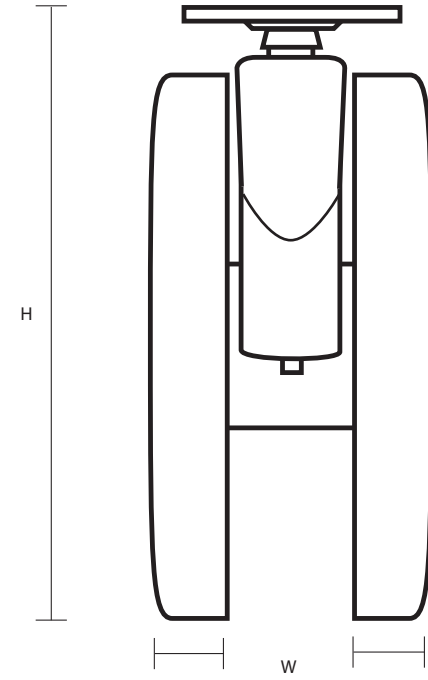

# DS754 (75mm Swivel Twin Wheel Castor Grey Rubber Wheel)

Castor Dimensions - Key		
D	Wheel Diameter	75mm
L	Plate Dimension Length (mm)	38mm
L1	Plate Dimension Width (mm)	38mm
C	Plate Hole Centers length (mm)	27mm
C1	Plate Hole Centers width (mm)	27mm
D1	Plate Hole Diameter (mm)	4.4mm
H	Total Castor Height	88mm
W	Tread Width (mm)	8mm x2
R	Swivel Radius (mm)	62mm