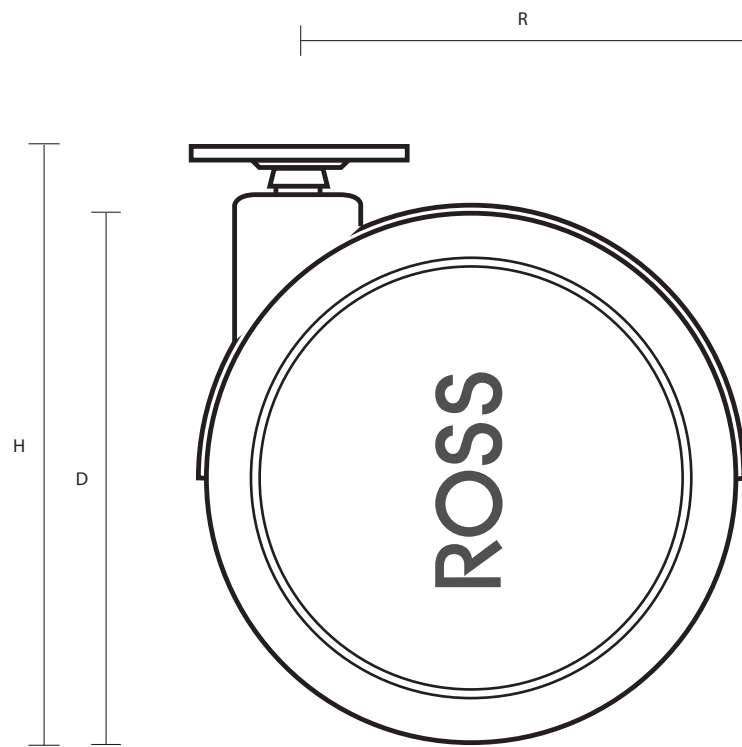

# DS754 (75mm Swivel Twin Wheel Castor Grey Rubber Wheel)

Castor Dimensions - Key		
D	Wheel Diameter	75mm
L	Plate Dimension Length (mm)	38mm
L1	Plate Dimension Width (mm)	38mm
C	Plate Hole Centers length (mm)	27mm
C1	Plate Hole Centers width (mm)	27mm
D1	Plate Hole Diameter (mm)	4.4mm
H	Total Castor Height	88mm
W	Tread Width (mm)	8mm x2
R	Swivel Radius (mm)	62mm