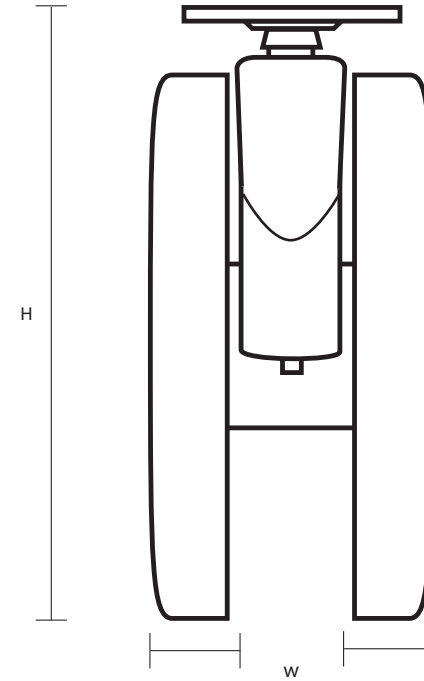

DS754/B (75mm Swivel Braked Twin Wheel Castor Grey Rubber Wheel)

Castor Dimensions - Key		
D	Wheel Diameter	65mm
L	Plate Dimension Length (mm)	38mm
L1	Plate Dimension Width (mm)	38mm
C	Plate Hole Centers length (mm)	27mm
C1	Plate Hole Centers width (mm)	27mm
D1	Plate Hole Diameter (mm)	4.4mm
H	Total Castor Height	79mm
W	Tread Width (mm)	8mm x2
R	Swivel Radius (mm)	87mm