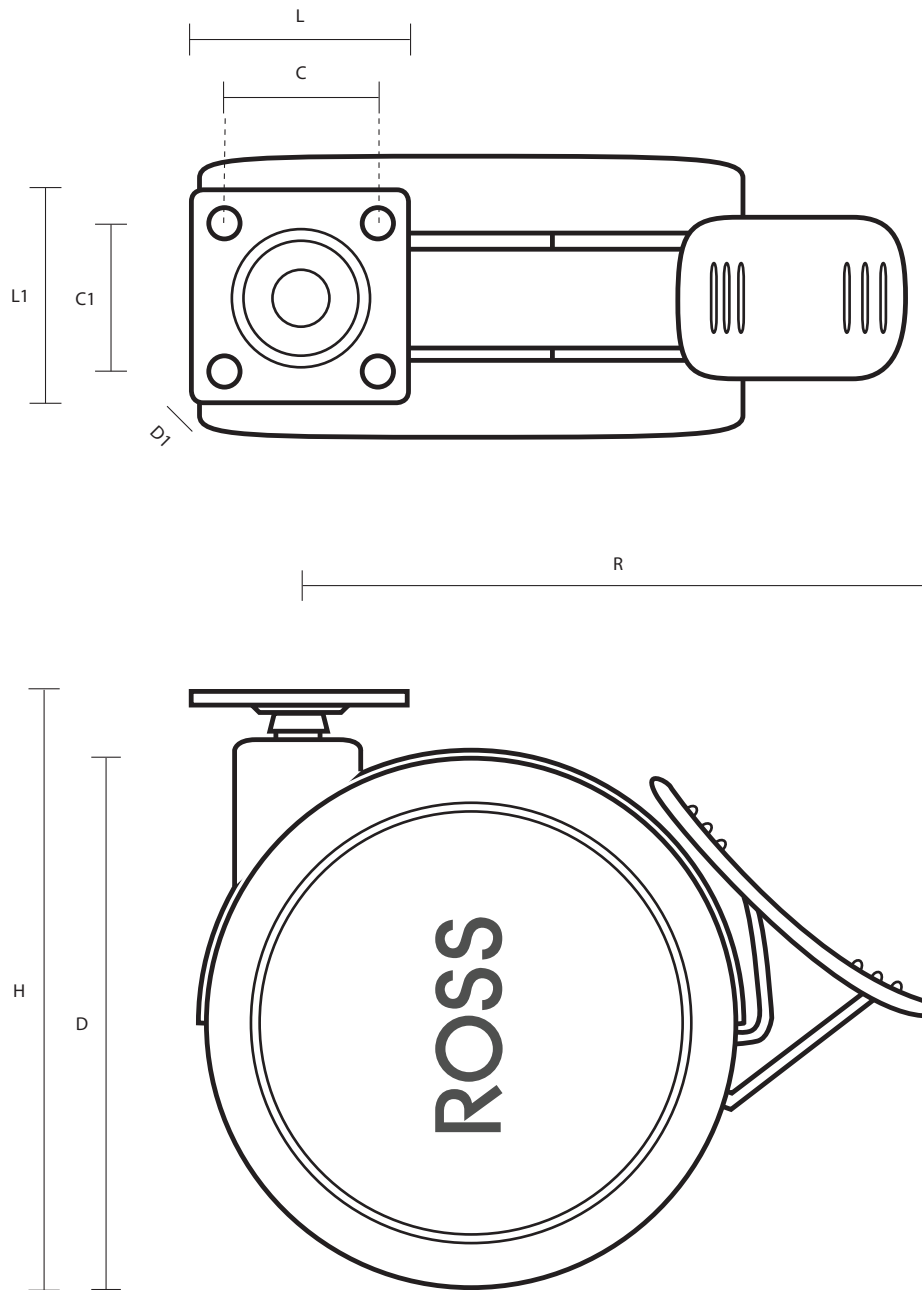

DS754/B (75mm Swivel Braked Twin Wheel Castor Grey Rubber Wheel)

Castor Dimensions - Key		
D	Wheel Diameter	65mm
L	Plate Dimension Length (mm)	38mm
L1	Plate Dimension Width (mm)	38mm
C	Plate Hole Centers length (mm)	27mm
C1	Plate Hole Centers width (mm)	27mm
D1	Plate Hole Diameter (mm)	4.4mm
H	Total Castor Height	79mm
W	Tread Width (mm)	8mm x2
R	Swivel Radius (mm)	87mm