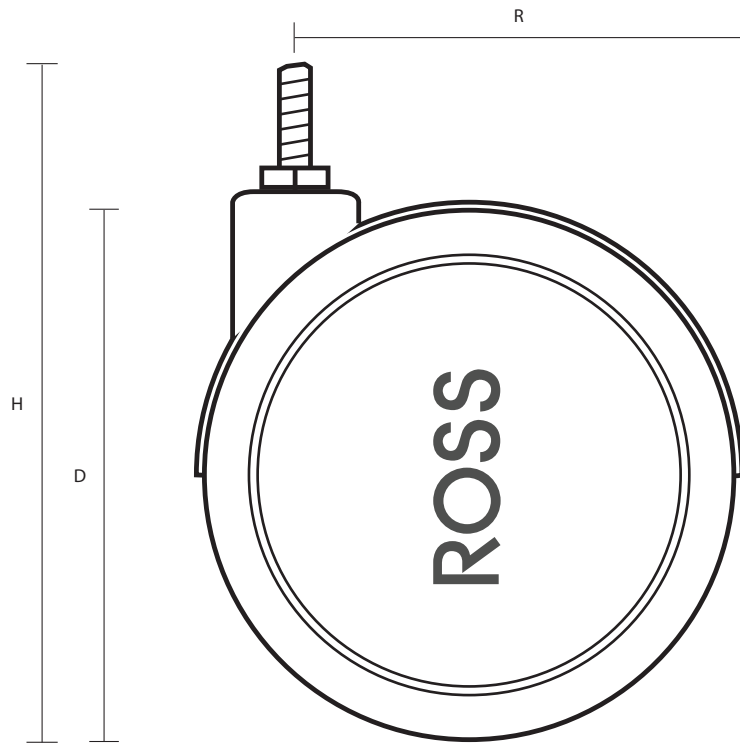

DS65M8X25 (75mm Swivel Twin Wheel Castor Grey Rubber Wheel)

Castor Dimensions - Key		
D	Wheel Diameter	65mm
L	Plate Dimension Length (mm)	N/A
L1	Plate Dimension Width (mm)	N/A
C	Plate Hole Centers length (mm)	N/A
C1	Plate Hole Centers width (mm)	N/A
D1	Plate Hole Diameter (mm)	N/A
H	Total Castor Height	74mm
W	Tread Width (mm)	7mm x2
R	Swivel Radius (mm)	53mm
	Threaded Stem Size	M8x25mm