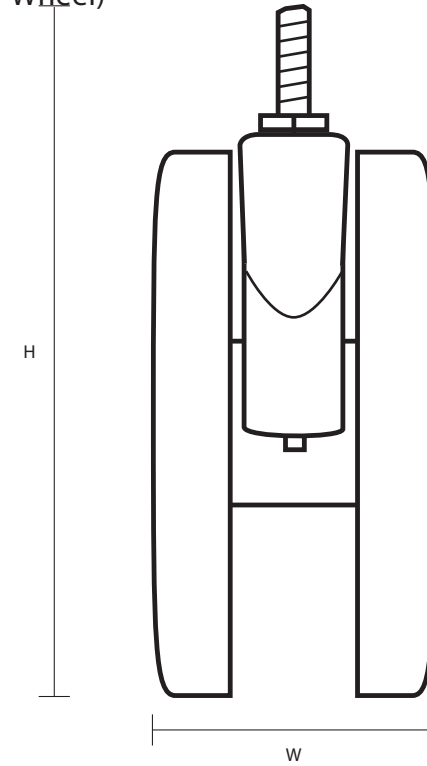

DS65M8X25 (75mm Swivel Twin Wheel Castor Grey Rubber Wheel)

Castor Dimensions - Key		
D	Wheel Diameter	65mm
L	Plate Dimension Length (mm)	N/A
L1	Plate Dimension Width (mm)	N/A
C	Plate Hole Centers length (mm)	N/A
C1	Plate Hole Centers width (mm)	N/A
D1	Plate Hole Diameter (mm)	N/A
H	Total Castor Height	74mm
W	Tread Width (mm)	7mm x2
R	Swivel Radius (mm)	53mm
	Threaded Stem Size	M8x25mm