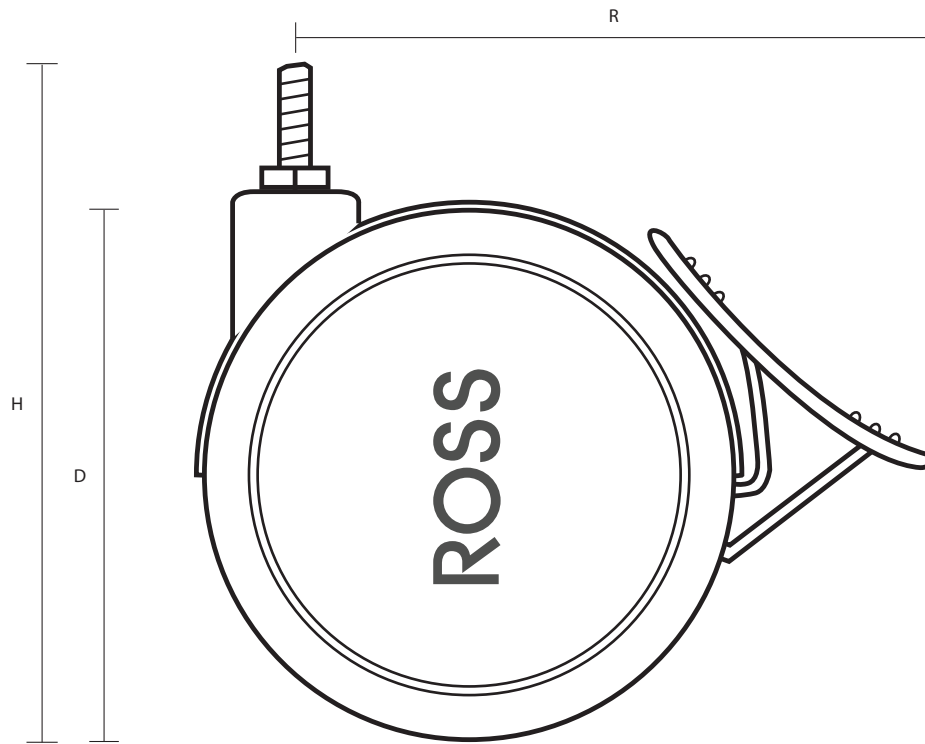

DS65M8X25/B (75mm Swivel Twin Wheel Braked Castor Grey Rubber Wheel)

Castor Dimensions - Key

D	Wheel Diameter	65mm
L	Plate Dimension Length (mm)	N/A
L1	Plate Dimension Width (mm)	N/A
C	Plate Hole Centers length (mm)	N/A
C1	Plate Hole Centers width (mm)	N/A
D1	Plate Hole Diameter (mm)	N/A
H	Total Castor Height	74mm
W	Tread Width (mm)	7mm x2
R	Swivel Radius (mm)	87mm
	Threaded Stem Size	M8x25mm