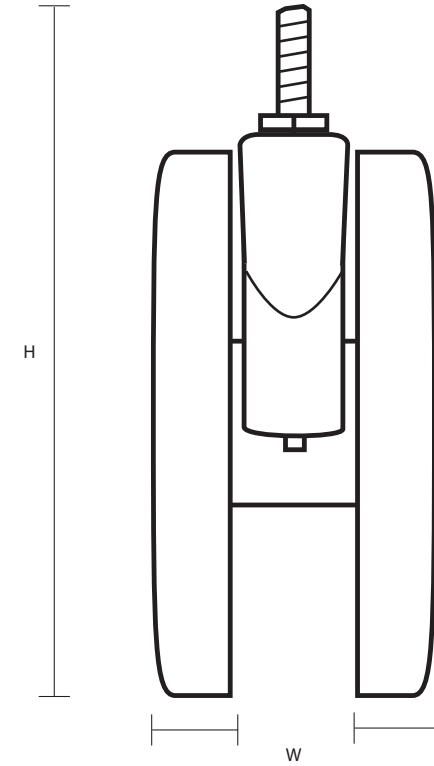

DS65M8X25/B (75mm Swivel Twin Wheel Braked Castor Grey Rubber Wheel)

Castor Dimensions - Key

D	Wheel Diameter	65mm
L	Plate Dimension Length (mm)	N/A
L1	Plate Dimension Width (mm)	N/A
C	Plate Hole Centers length (mm)	N/A
C1	Plate Hole Centers width (mm)	N/A
D1	Plate Hole Diameter (mm)	N/A
H	Total Castor Height	74mm
W	Tread Width (mm)	7mm x2
R	Swivel Radius (mm)	87mm
	Threaded Stem Size	M8x25mm