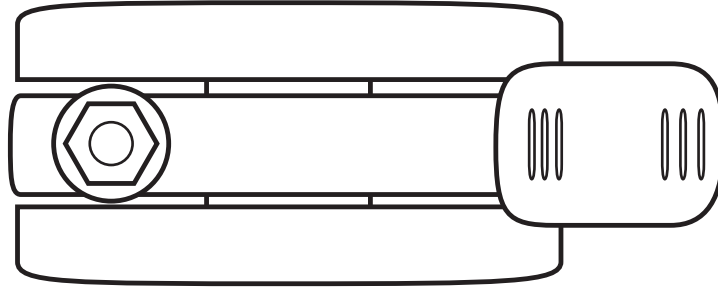

DS65M8X25/B (75mm Swivel Twin Wheel Braked Castor Grey Rubber Wheel)

Castor Dimensions - Key

D	Wheel Diameter	65mm
L	Plate Dimension Length (mm)	N/A
L1	Plate Dimension Width (mm)	N/A
C	Plate Hole Centers length (mm)	N/A
C1	Plate Hole Centers width (mm)	N/A
D1	Plate Hole Diameter (mm)	N/A
H	Total Castor Height	74mm
W	Tread Width (mm)	7mm x2
R	Swivel Radius (mm)	87mm
	Threaded Stem Size	M8x25mm