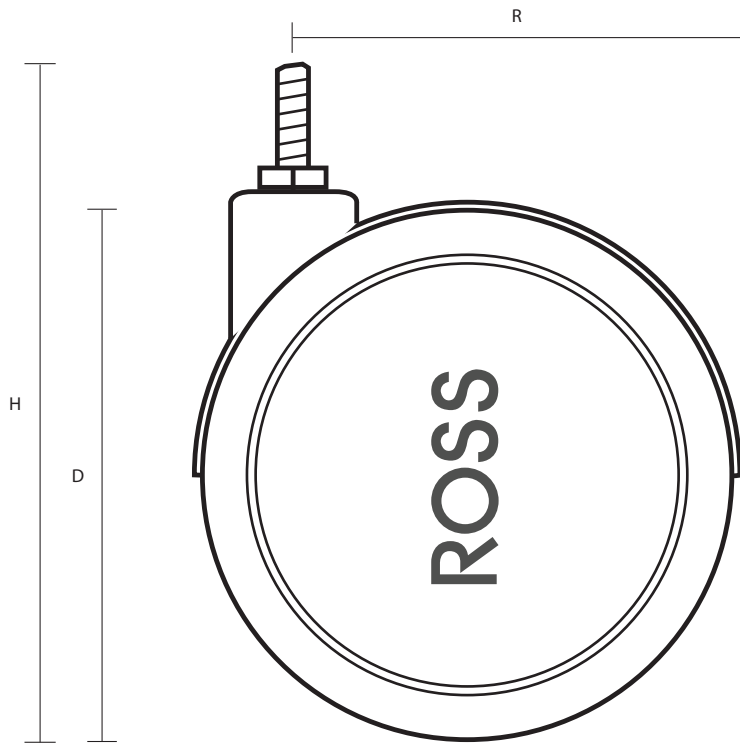

DS65M8X15 (75mm Swivel Twin Wheel Castor Grey Rubber Wheel)

Castor Dimensions - Key		
D	Wheel Diameter	65mm
L	Plate Dimension Length (mm)	N/A
L1	Plate Dimension Width (mm)	N/A
C	Plate Hole Centers length (mm)	N/A
C1	Plate Hole Centers width (mm)	N/A
D1	Plate Hole Diameter (mm)	N/A
H	Total Castor Height	74mm
W	Tread Width (mm)	7mm x2
R	Swivel Radius (mm)	53mm
	Threaded Stem Size	M8x15mm