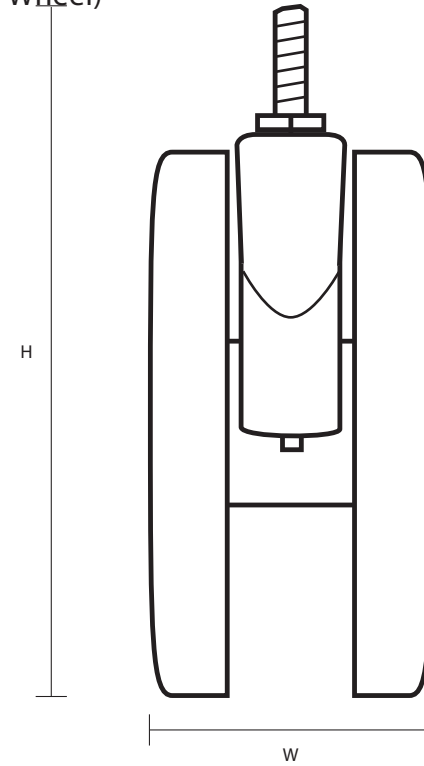

DS65M8X15 (75mm Swivel Twin Wheel Castor Grey Rubber Wheel)

Castor Dimensions - Key		
D	Wheel Diameter	65mm
L	Plate Dimension Length (mm)	N/A
L1	Plate Dimension Width (mm)	N/A
C	Plate Hole Centers length (mm)	N/A
C1	Plate Hole Centers width (mm)	N/A
D1	Plate Hole Diameter (mm)	N/A
H	Total Castor Height	74mm
W	Tread Width (mm)	7mm x2
R	Swivel Radius (mm)	53mm
	Threaded Stem Size	M8x15mm