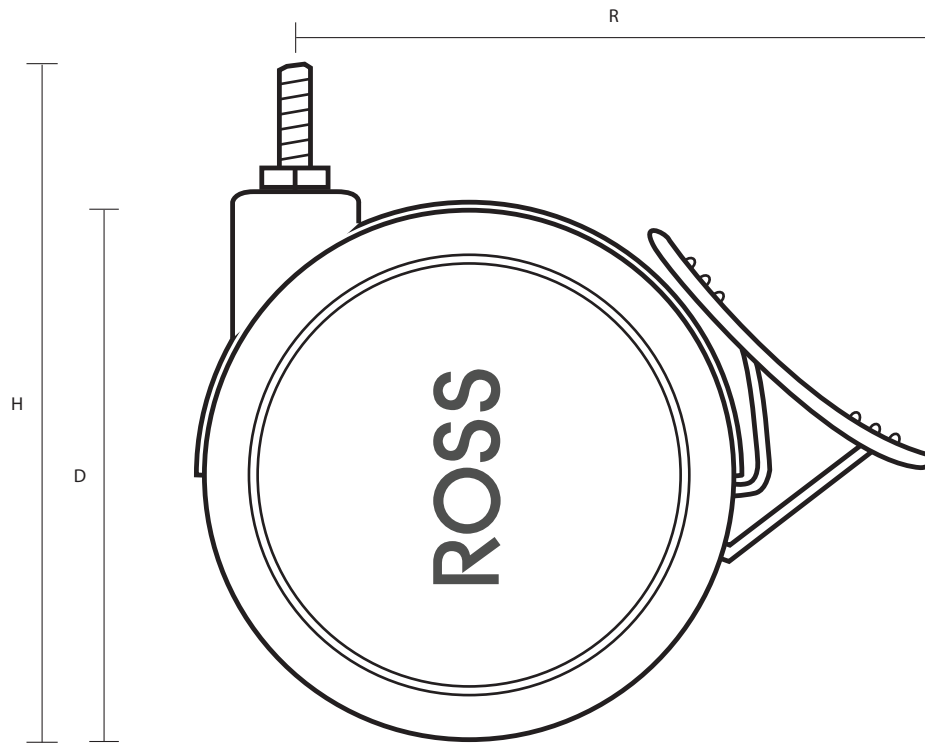

DS65M8X15/B (75mm Swivel Twin Wheel Braked Castor Grey Rubber Wheel)

Castor Dimensions - Key

D	Wheel Diameter	65mm
L	Plate Dimension Length (mm)	N/A
L1	Plate Dimension Width (mm)	N/A
C	Plate Hole Centers length (mm)	N/A
C1	Plate Hole Centers width (mm)	N/A
D1	Plate Hole Diameter (mm)	N/A
H	Total Castor Height	74mm
W	Tread Width (mm)	7mm x2
R	Swivel Radius (mm)	87mm
	Threaded Stem Size	M8x15mm