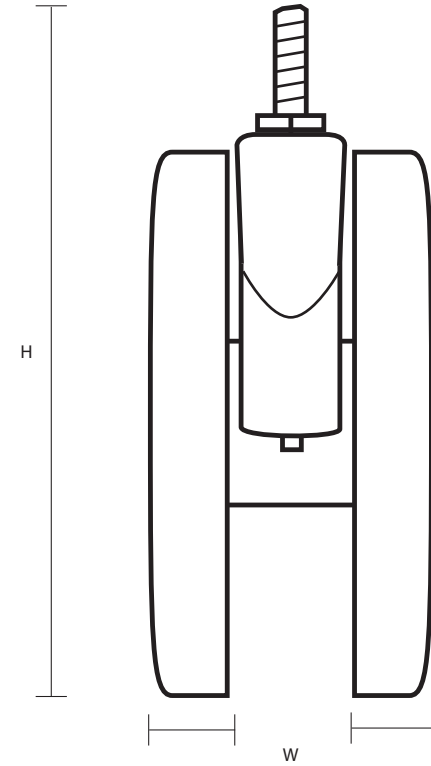

DS65M8X15/B (75mm Swivel Twin Wheel Braked Castor Grey Rubber Wheel)

Castor Dimensions - Key

D	Wheel Diameter	65mm
L	Plate Dimension Length (mm)	N/A
L1	Plate Dimension Width (mm)	N/A
C	Plate Hole Centers length (mm)	N/A
C1	Plate Hole Centers width (mm)	N/A
D1	Plate Hole Diameter (mm)	N/A
H	Total Castor Height	74mm
W	Tread Width (mm)	7mm x2
R	Swivel Radius (mm)	87mm
	Threaded Stem Size	M8x15mm