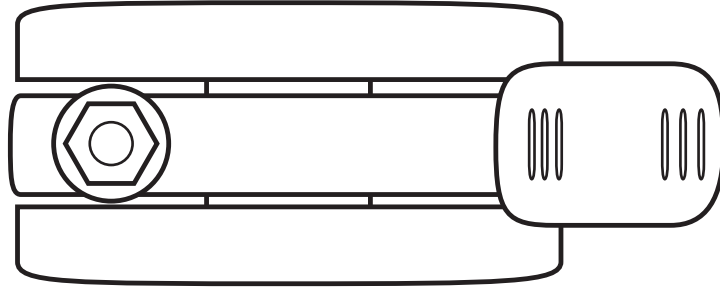

DS65M8X15/B (75mm Swivel Twin Wheel Braked Castor Grey Rubber Wheel)

Castor Dimensions - Key

D	Wheel Diameter	65mm
L	Plate Dimension Length (mm)	N/A
L1	Plate Dimension Width (mm)	N/A
C	Plate Hole Centers length (mm)	N/A
C1	Plate Hole Centers width (mm)	N/A
D1	Plate Hole Diameter (mm)	N/A
H	Total Castor Height	74mm
W	Tread Width (mm)	7mm x2
R	Swivel Radius (mm)	87mm
	Threaded Stem Size	M8x15mm