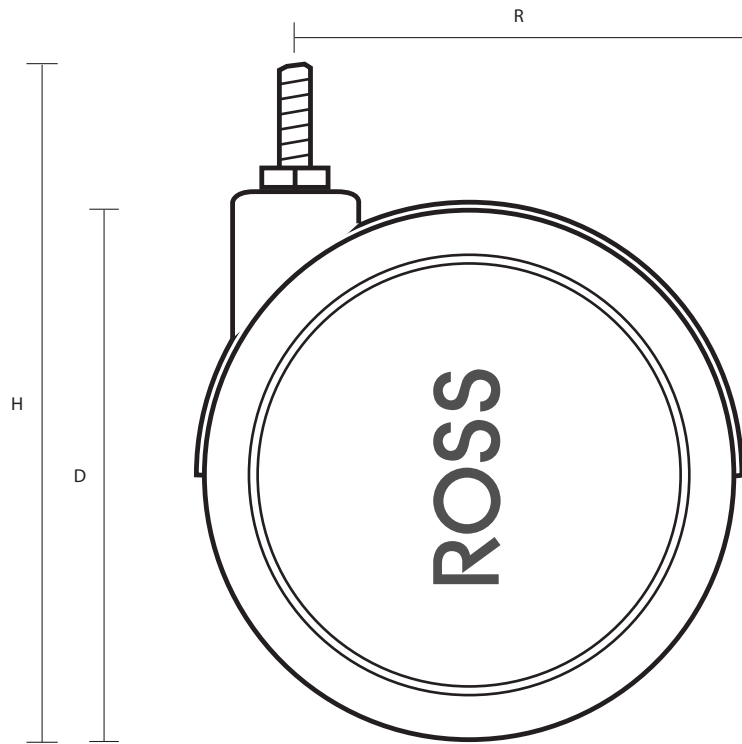

DS65M10X25 (75mm Swivel Twin Wheel Castor Grey Rubber Wheel)

Castor Dimensions - Key		
D	Wheel Diameter	65mm
L	Plate Dimension Length (mm)	N/A
L1	Plate Dimension Width (mm)	N/A
C	Plate Hole Centers length (mm)	N/A
C1	Plate Hole Centers width (mm)	N/A
D1	Plate Hole Diameter (mm)	N/A
H	Total Castor Height	74mm
W	Tread Width (mm)	7mm x2
R	Swivel Radius (mm)	53mm
	Threaded Stem Size	M10x25mm