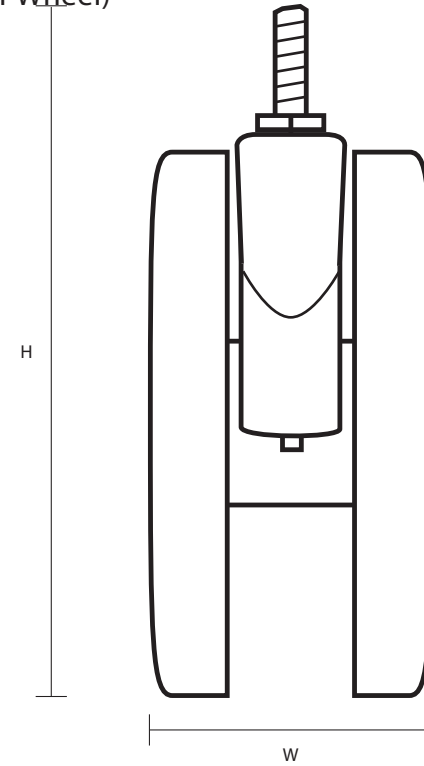

DS65M10X25 (75mm Swivel Twin Wheel Castor Grey Rubber Wheel)

Castor Dimensions - Key		
D	Wheel Diameter	65mm
L	Plate Dimension Length (mm)	N/A
L1	Plate Dimension Width (mm)	N/A
C	Plate Hole Centers length (mm)	N/A
C1	Plate Hole Centers width (mm)	N/A
D1	Plate Hole Diameter (mm)	N/A
H	Total Castor Height	74mm
W	Tread Width (mm)	7mm x2
R	Swivel Radius (mm)	53mm
	Threaded Stem Size	M10x25mm