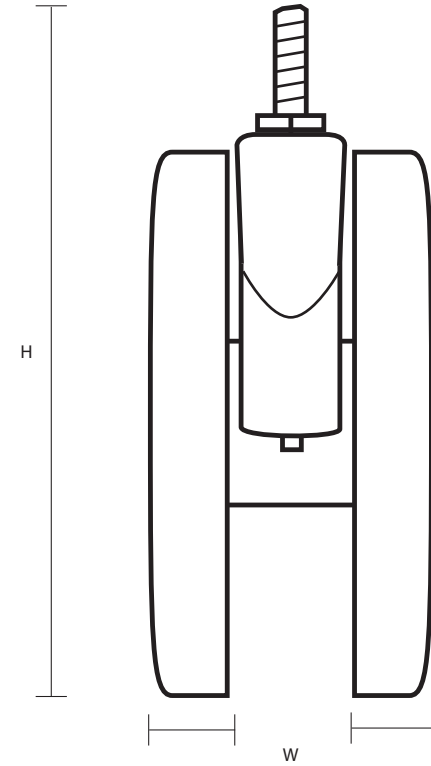

DS65M10X25/B (75mm Swivel Twin Wheel Braked Castor Grey Rubber Wheel)

Castor Dimensions - Key		
D	Wheel Diameter	65mm
L	Plate Dimension Length (mm)	N/A
L1	Plate Dimension Width (mm)	N/A
C	Plate Hole Centers length (mm)	N/A
C1	Plate Hole Centers width (mm)	N/A
D1	Plate Hole Diameter (mm)	N/A
H	Total Castor Height	74mm
W	Tread Width (mm)	7mm x2
R	Swivel Radius (mm)	87mm
	Threaded Stem Size	M10x25mm