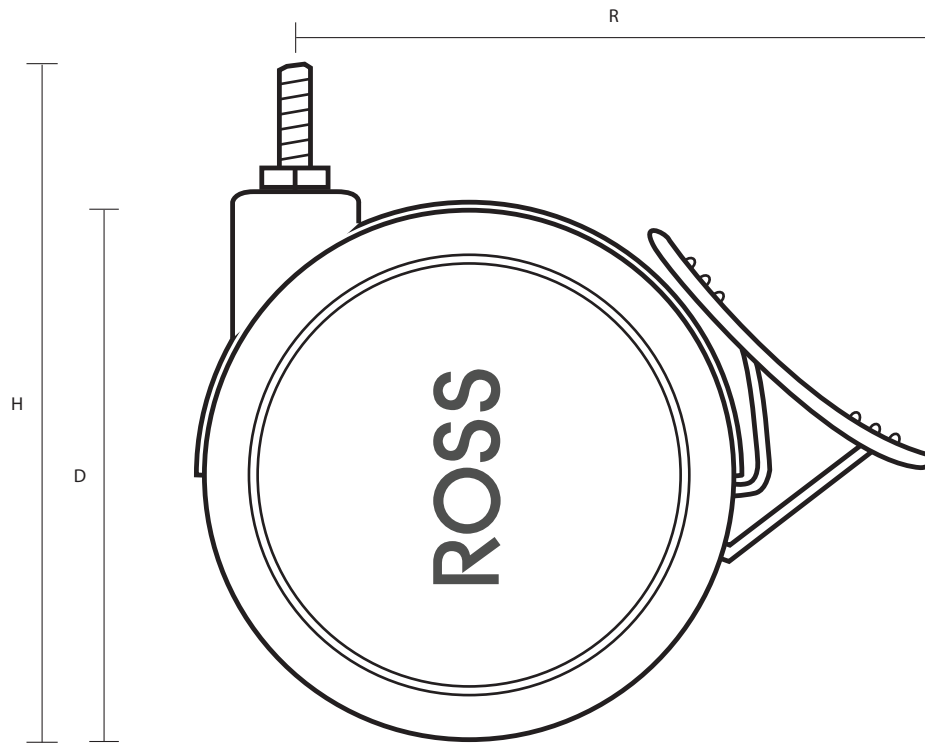

DS65M10X25/B (75mm Swivel Twin Wheel Braked Castor Grey Rubber Wheel)

Castor Dimensions - Key		
D	Wheel Diameter	65mm
L	Plate Dimension Length (mm)	N/A
L1	Plate Dimension Width (mm)	N/A
C	Plate Hole Centers length (mm)	N/A
C1	Plate Hole Centers width (mm)	N/A
D1	Plate Hole Diameter (mm)	N/A
H	Total Castor Height	74mm
W	Tread Width (mm)	7mm x2
R	Swivel Radius (mm)	87mm
	Threaded Stem Size	M10x25mm