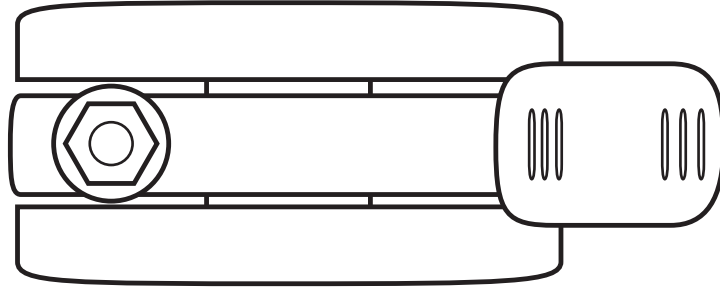

DS65M10X25/B (75mm Swivel Twin Wheel Braked Castor Grey Rubber Wheel)

Castor Dimensions - Key		
D	Wheel Diameter	65mm
L	Plate Dimension Length (mm)	N/A
L1	Plate Dimension Width (mm)	N/A
C	Plate Hole Centers length (mm)	N/A
C1	Plate Hole Centers width (mm)	N/A
D1	Plate Hole Diameter (mm)	N/A
H	Total Castor Height	74mm
W	Tread Width (mm)	7mm x2
R	Swivel Radius (mm)	87mm
	Threaded Stem Size	M10x25mm