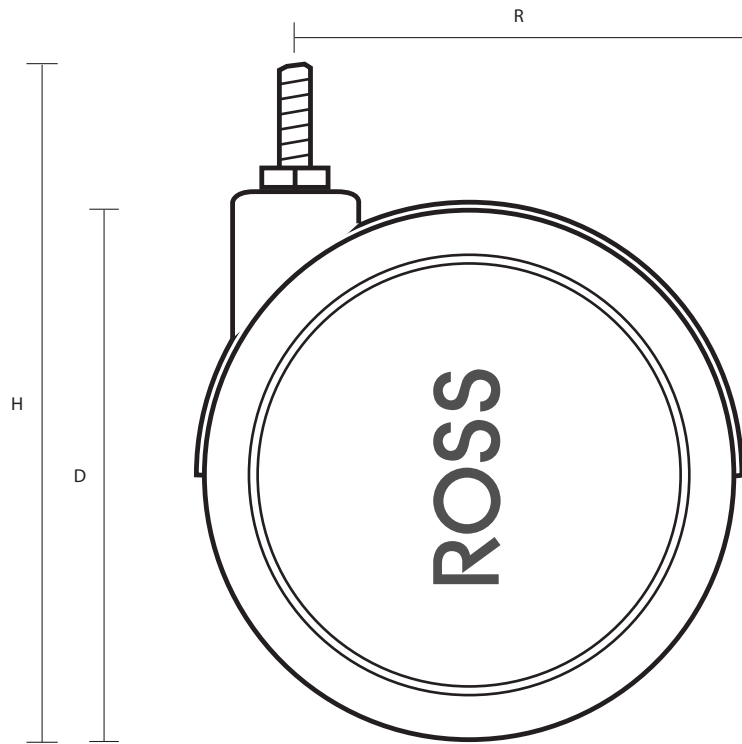

DS65M10X15 (75mm Swivel Twin Wheel Castor Grey Rubber Wheel)

Castor Dimensions - Key		
D	Wheel Diameter	65mm
L	Plate Dimension Length (mm)	N/A
L1	Plate Dimension Width (mm)	N/A
C	Plate Hole Centers length (mm)	N/A
C1	Plate Hole Centers width (mm)	N/A
D1	Plate Hole Diameter (mm)	N/A
H	Total Castor Height	74mm
W	Tread Width (mm)	7mm x2
R	Swivel Radius (mm)	53mm
	Threaded Stem Size	M10x15mm