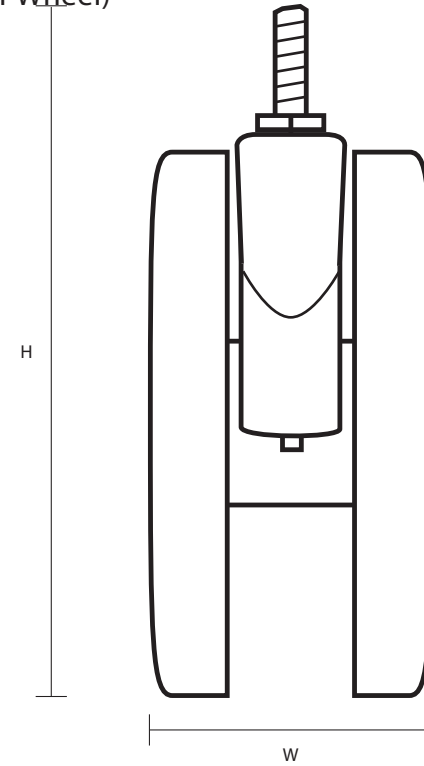

DS65M10X15 (75mm Swivel Twin Wheel Castor Grey Rubber Wheel)

Castor Dimensions - Key		
D	Wheel Diameter	65mm
L	Plate Dimension Length (mm)	N/A
L1	Plate Dimension Width (mm)	N/A
C	Plate Hole Centers length (mm)	N/A
C1	Plate Hole Centers width (mm)	N/A
D1	Plate Hole Diameter (mm)	N/A
H	Total Castor Height	74mm
W	Tread Width (mm)	7mm x2
R	Swivel Radius (mm)	53mm
	Threaded Stem Size	M10x15mm