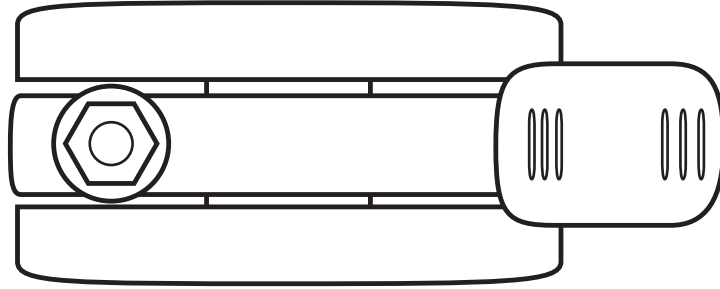

DS65M10X15/B (75mm Swivel Twin Wheel Braked Castor Grey Rubber Wheel)

Castor Dimensions - Key

D	Wheel Diameter	65mm
L	Plate Dimension Length (mm)	N/A
L1	Plate Dimension Width (mm)	N/A
C	Plate Hole Centers length (mm)	N/A
C1	Plate Hole Centers width (mm)	N/A
D1	Plate Hole Diameter (mm)	N/A
H	Total Castor Height	74mm
W	Tread Width (mm)	7mm x2
R	Swivel Radius (mm)	87mm
	Threaded Stem Size	M10x15mm