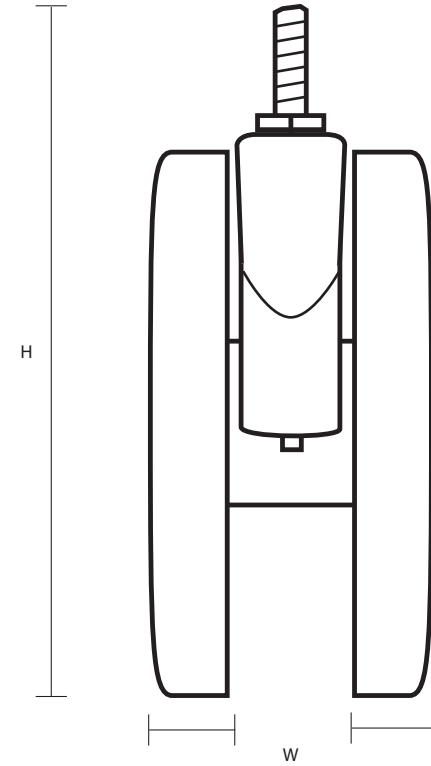

DS65M10X15/B (75mm Swivel Twin Wheel Braked Castor Grey Rubber Wheel)

Castor Dimensions - Key

D	Wheel Diameter	65mm
L	Plate Dimension Length (mm)	N/A
L1	Plate Dimension Width (mm)	N/A
C	Plate Hole Centers length (mm)	N/A
C1	Plate Hole Centers width (mm)	N/A
D1	Plate Hole Diameter (mm)	N/A
H	Total Castor Height	74mm
W	Tread Width (mm)	7mm x2
R	Swivel Radius (mm)	87mm
	Threaded Stem Size	M10x15mm