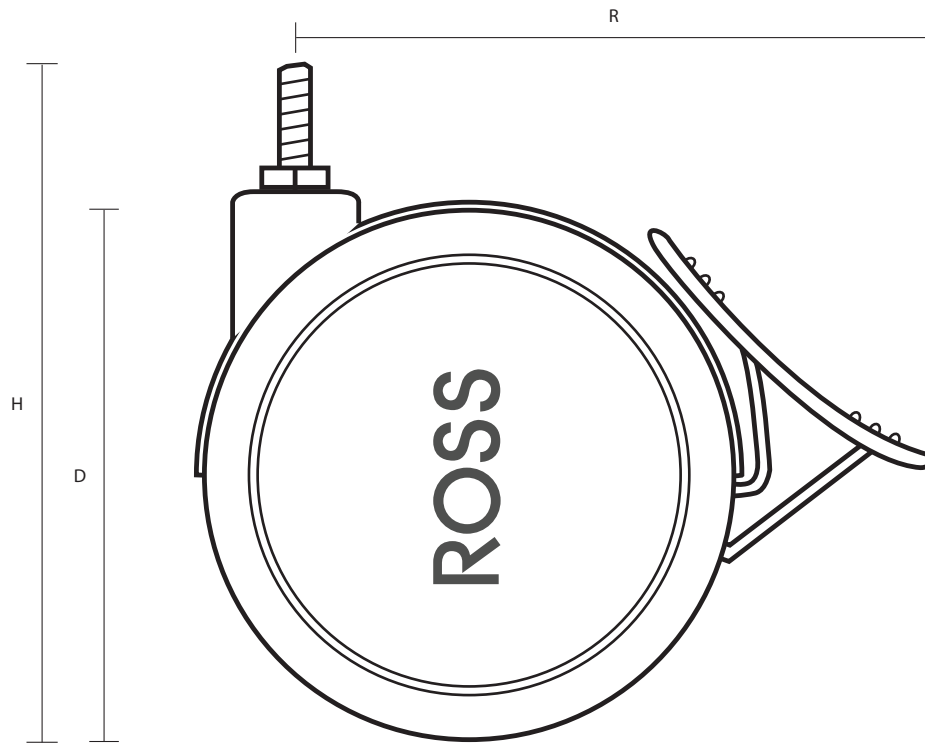

DS65M10X15/B (75mm Swivel Twin Wheel Braked Castor Grey Rubber Wheel)

Castor Dimensions - Key

D	Wheel Diameter	65mm
L	Plate Dimension Length (mm)	N/A
L1	Plate Dimension Width (mm)	N/A
C	Plate Hole Centers length (mm)	N/A
C1	Plate Hole Centers width (mm)	N/A
D1	Plate Hole Diameter (mm)	N/A
H	Total Castor Height	74mm
W	Tread Width (mm)	7mm x2
R	Swivel Radius (mm)	87mm
	Threaded Stem Size	M10x15mm