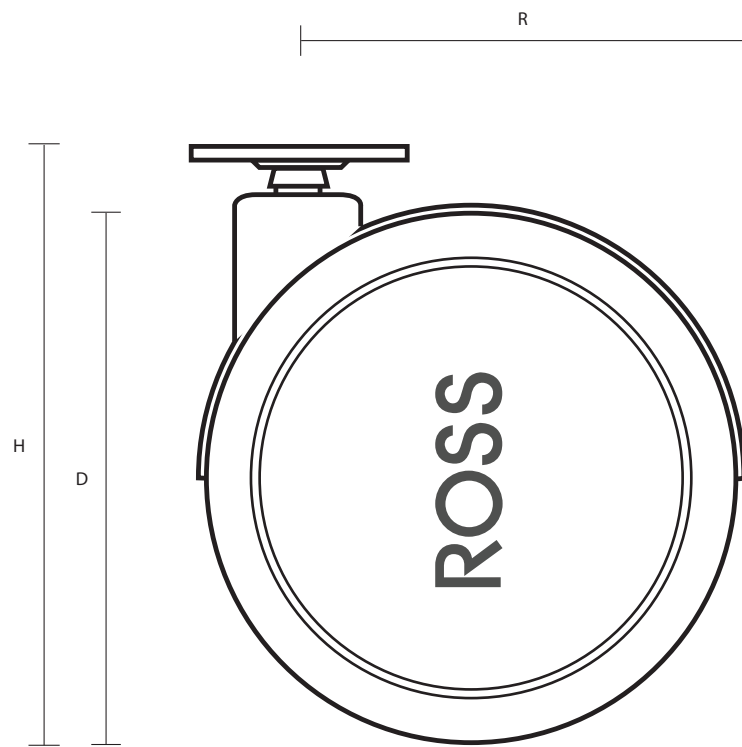

DS654 (65mm Swivel Twin Wheel Castor Grey Rubber Wheel)

Castor Dimensions - Key		
D	Wheel Diameter	65mm
L	Plate Dimension Length (mm)	38mm
L1	Plate Dimension Width (mm)	38mm
C	Plate Hole Centers length (mm)	27mm
C1	Plate Hole Centers width (mm)	27mm
D1	Plate Hole Diameter (mm)	4.4mm
H	Total Castor Height	79mm
W	Tread Width (mm)	7mm x2
R	Swivel Radius (mm)	53mm