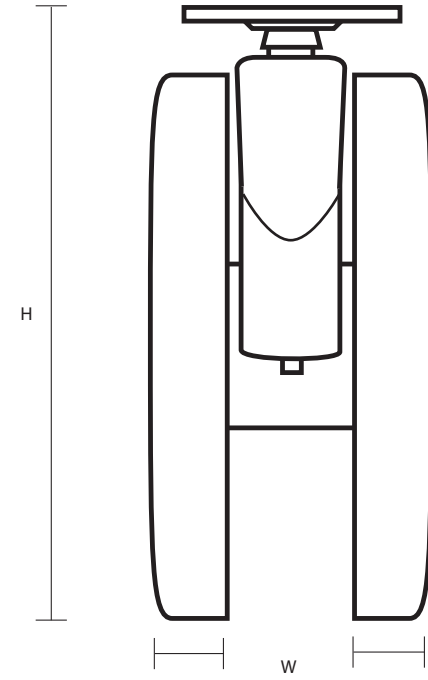

DS654 (65mm Swivel Twin Wheel Castor Grey Rubber Wheel)

Castor Dimensions - Key		
D	Wheel Diameter	65mm
L	Plate Dimension Length (mm)	38mm
L1	Plate Dimension Width (mm)	38mm
C	Plate Hole Centers length (mm)	27mm
C1	Plate Hole Centers width (mm)	27mm
D1	Plate Hole Diameter (mm)	4.4mm
H	Total Castor Height	79mm
W	Tread Width (mm)	7mm x2
R	Swivel Radius (mm)	53mm