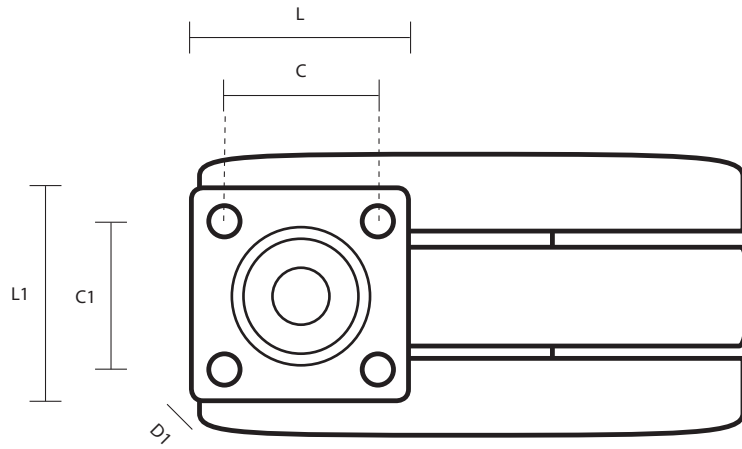

DS654 (65mm Swivel Twin Wheel Castor Grey Rubber Wheel)

Castor Dimensions - Key		
D	Wheel Diameter	65mm
L	Plate Dimension Length (mm)	38mm
L1	Plate Dimension Width (mm)	38mm
C	Plate Hole Centers length (mm)	27mm
C1	Plate Hole Centers width (mm)	27mm
D1	Plate Hole Diameter (mm)	4.4mm
H	Total Castor Height	79mm
W	Tread Width (mm)	7mm x2
R	Swivel Radius (mm)	53mm