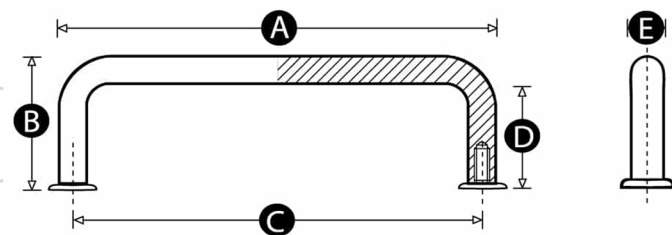

Chrome Plated Steel Bridge Handle 190mm x M5 Thread

CSHM5190

190mm polished chrome plated steel pull handle with female M5 threads.

Technical Specifications

B  Height (mm)	41
A  Length (mm)	190
 Product Type	Bridge Handles
 Thread Size (D1)	M5
D  Thread Length (L) (mm)	31
E  Handle Width (mm)	10
C  Distance Between Fixing Centres (mm)	180

Dimensions

©Copyright
Rencol