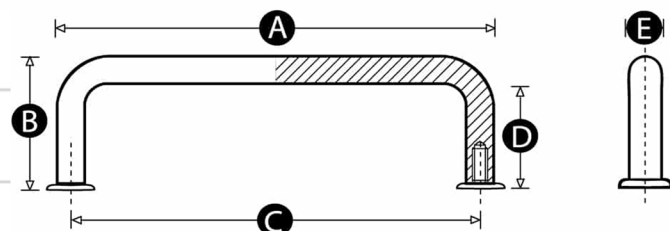

Chrome Plated Steel Bridge Handle 130mm x M5 Thread

CSHM5130

130mm polished chrome plated steel pull handle with female M5 threads.

Technical Specifications

B  Height (mm)	41
A  Length (mm)	130
 Product Type	Bridge Handles
 Thread Size (D1)	M5
D  Thread Length (L) (mm)	31
E  Handle Width (mm)	10
C  Distance Between Fixing Centres (mm)	120

Dimensions

Copyright
Rencol