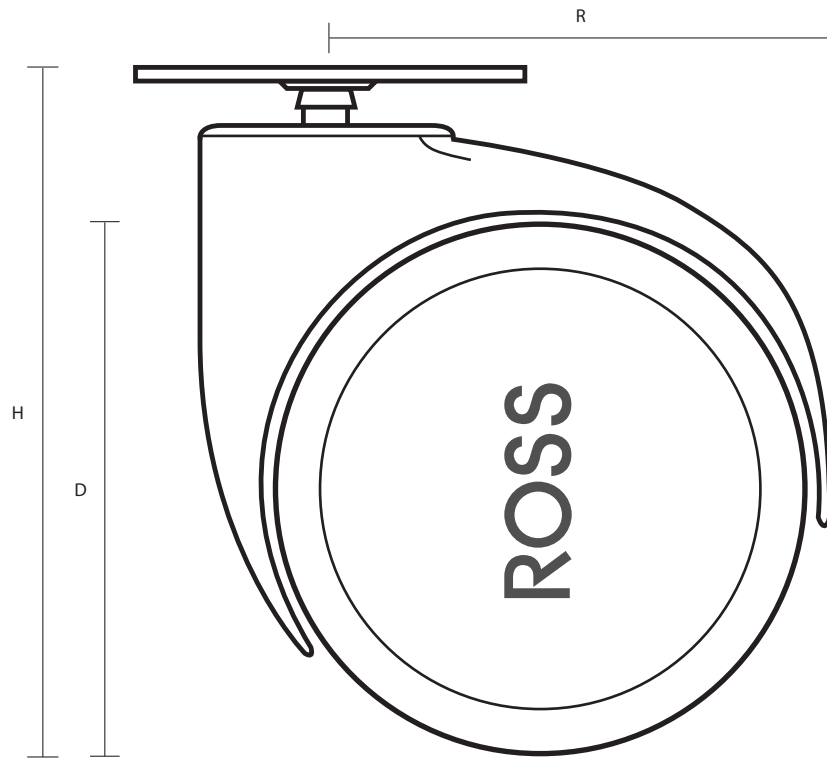

BS754 (75mm Twin Wheel Castor Grey Rubber Tyre)

Castor Dimensions - Key

D	Wheel Diameter	75mm
L	Plate Dimension Length (mm)	65mm
L1	Plate Dimension Width (mm)	65mm
C	Plate Hole Centers length (mm)	47mm
C1	Plate Hole Centers width (mm)	47mm
D1	Plate Hole Diameter (mm)	5mm
H	Total Castor Height	100mm
W	Tread Width (mm)	12mm x2
R	Swivel Radius (mm)	73mm