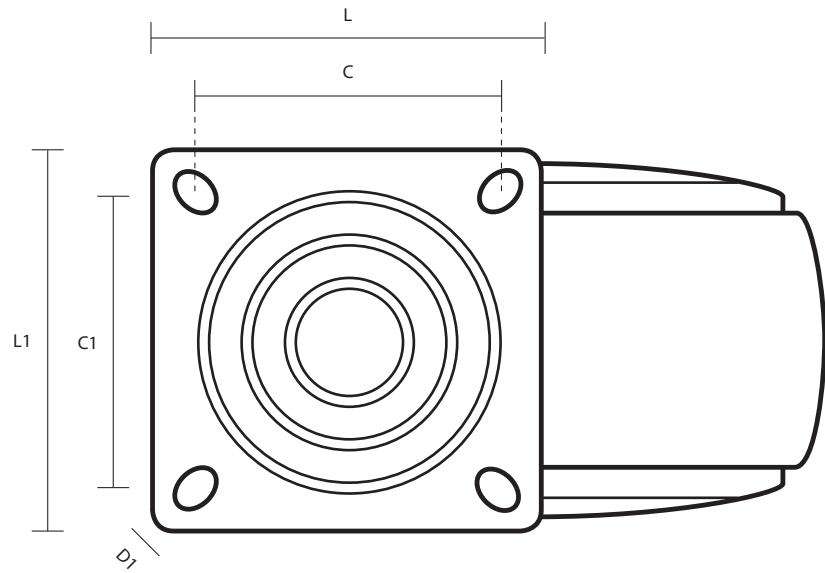

BS754 (75mm Twin Wheel Castor Grey Rubber Tyre)

Castor Dimensions - Key

D	Wheel Diameter	75mm
L	Plate Dimension Length (mm)	65mm
L1	Plate Dimension Width (mm)	65mm
C	Plate Hole Centers length (mm)	47mm
C1	Plate Hole Centers width (mm)	47mm
D1	Plate Hole Diameter (mm)	5mm
H	Total Castor Height	100mm
W	Tread Width (mm)	12mm x2
R	Swivel Radius (mm)	73mm