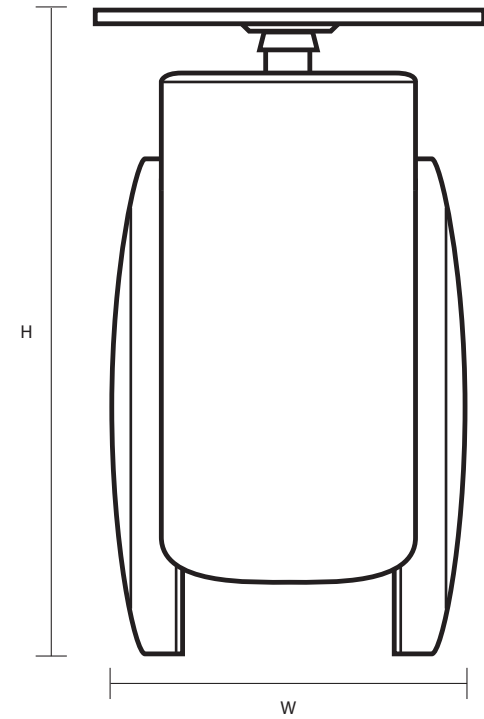

BS754 (75mm Twin Wheel Castor Grey Rubber Tyre)

Castor Dimensions - Key

D	Wheel Diameter	75mm
L	Plate Dimension Length (mm)	65mm
L1	Plate Dimension Width (mm)	65mm
C	Plate Hole Centers length (mm)	47mm
C1	Plate Hole Centers width (mm)	47mm
D1	Plate Hole Diameter (mm)	5mm
H	Total Castor Height	100mm
W	Tread Width (mm)	12mm x2
R	Swivel Radius (mm)	73mm