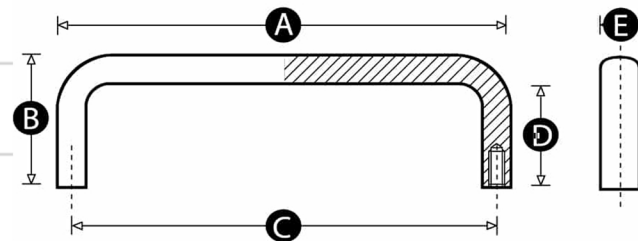

Aluminium Bridge Handle 243mm with M5 Thread

AHM5243S

243mm aluminium matt powder coat pull handle with female M5 threads.

Technical Specifications

B	Height (mm)	40
A	Length (mm)	243
	Product Type	Bridge Handles
	Thread Size (D1)	M5
D	Thread Length (L) (mm)	32
E	Handle Width (mm)	12
C	Distance Between Fixing Centres (mm)	235

Dimensions

copyright
encol