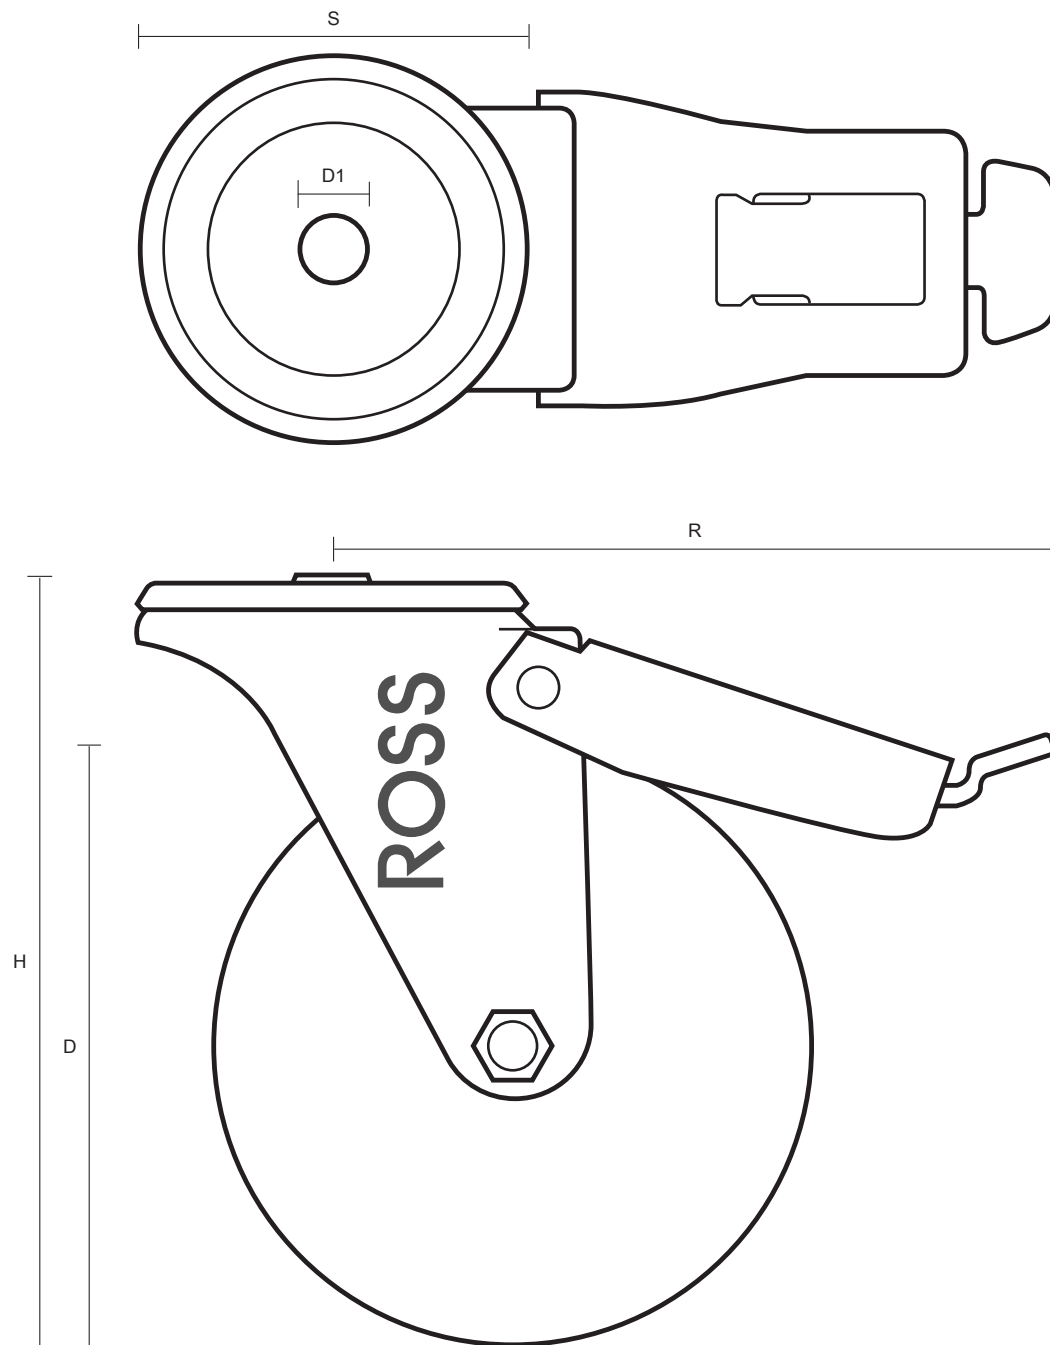

80-4000-RNB/SWB (80mm Swivel Braked Castor Blue Rubber Wheel)

Castor Dimensions - Key		
D	Wheel Diameter (mm)	80mm
L	Plate Dimension Length (mm)	n/a
L1	Plate Dimension Width (mm)	n/a
C	Plate Hole Centers length (mm)	n/a
C1	Plate Hole Centers width (mm)	n/a
D1	Bolt Hole Diameter (mm)	12mm
H	Total Castor Height (mm)	108mm
W	Tread Width (mm)	36mm
R	Swivel Radius (mm)	115mm
S	Swivel race Diameter (mm)	65mm