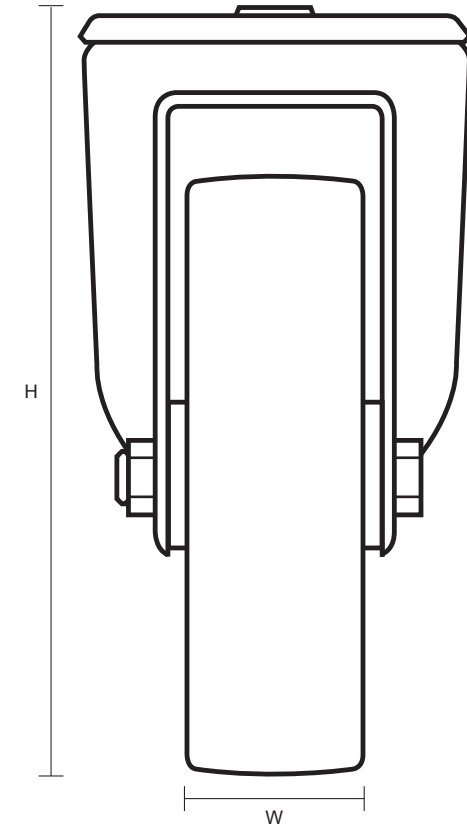

80-4000-RNB/SWB (80mm Swivel Braked Castor Blue Rubber Wheel)

Castor Dimensions - Key		
D	Wheel Diameter (mm)	80mm
L	Plate Dimension Length (mm)	n/a
L1	Plate Dimension Width (mm)	n/a
C	Plate Hole Centers length (mm)	n/a
C1	Plate Hole Centers width (mm)	n/a
D1	Bolt Hole Diameter (mm)	12mm
H	Total Castor Height (mm)	108mm
W	Tread Width (mm)	36mm
R	Swivel Radius (mm)	115mm
S	Swivel race Diameter (mm)	65mm