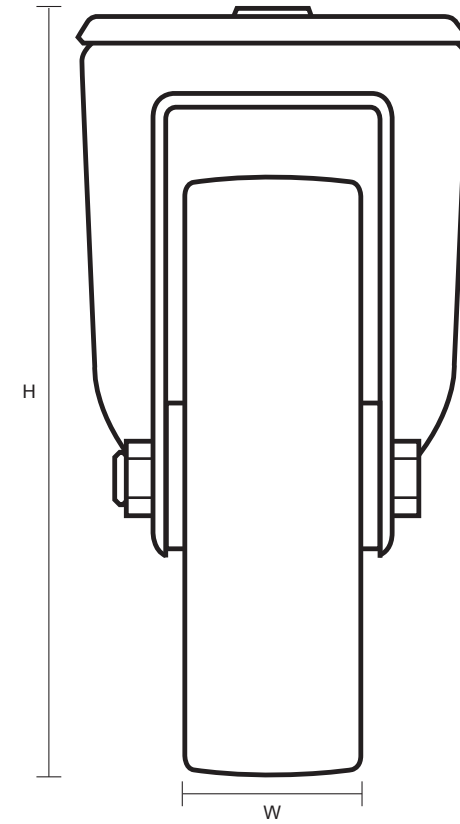

80-4000-PV (80mm Swivel Castor Black Rubber Wheel)

Castor Dimensions - Key

D	Wheel Diameter (mm)	80mm
L	Plate Dimension Length (mm)	n/a
L1	Plate Dimension Width (mm)	n/a
C	Plate Hole Centers length (mm)	n/a
C1	Plate Hole Centers width (mm)	n/a
D1	Bolt Hole Diameter (mm)	12mm
H	Total Castor Height (mm)	108mm
W	Tread Width (mm)	22mm
R	Swivel Radius (mm)	70mm
S	Swivel Race Diameter (mm)	65mm