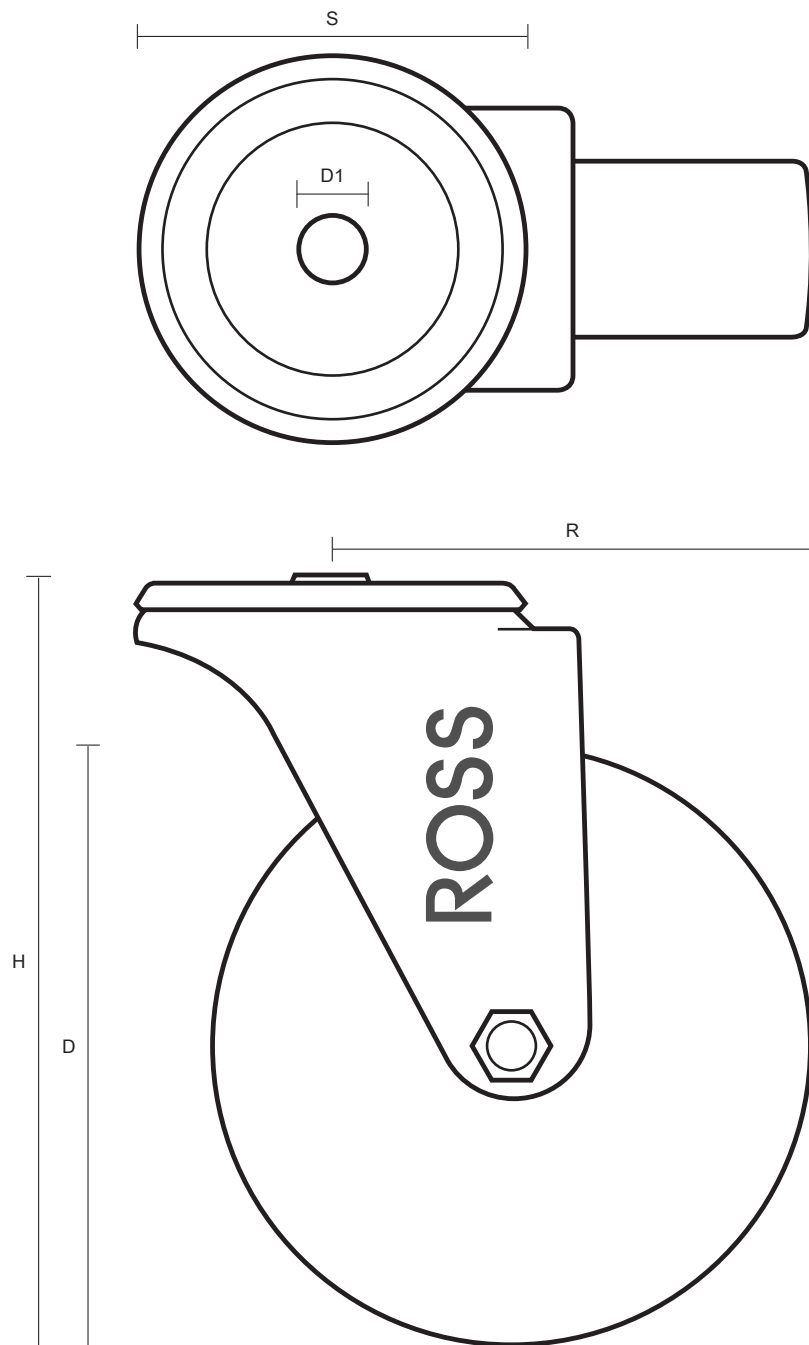

80-4000-PV (80mm Swivel Castor Black Rubber Wheel)

Castor Dimensions - Key

D	Wheel Diameter (mm)	80mm
L	Plate Dimension Length (mm)	n/a
L1	Plate Dimension Width (mm)	n/a
C	Plate Hole Centers length (mm)	n/a
C1	Plate Hole Centers width (mm)	n/a
D1	Bolt Hole Diameter (mm)	12mm
H	Total Castor Height (mm)	108mm
W	Tread Width (mm)	22mm
R	Swivel Radius (mm)	70mm
S	Swivel Race Diameter (mm)	65mm