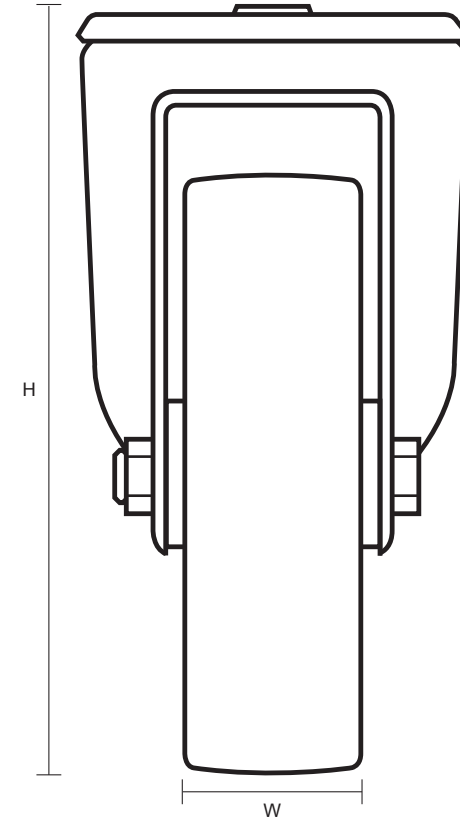

80-4000-PNB (80mm Swivel Castor Polyurethane Tyred Wheel)

Castor Dimensions - Key

D	Wheel Diameter (mm)	80mm
L	Plate Dimension Length (mm)	n/a
L1	Plate Dimension Width (mm)	n/a
C	Plate Hole Centers length (mm)	n/a
C1	Plate Hole Centers width (mm)	n/a
D1	Bolt Hole Diameter (mm)	12mm
H	Total Castor Height (mm)	108mm
W	Tread Width (mm)	38mm
R	Swivel Radius (mm)	70mm
S	Swivel Race Diameter (mm)	65mm