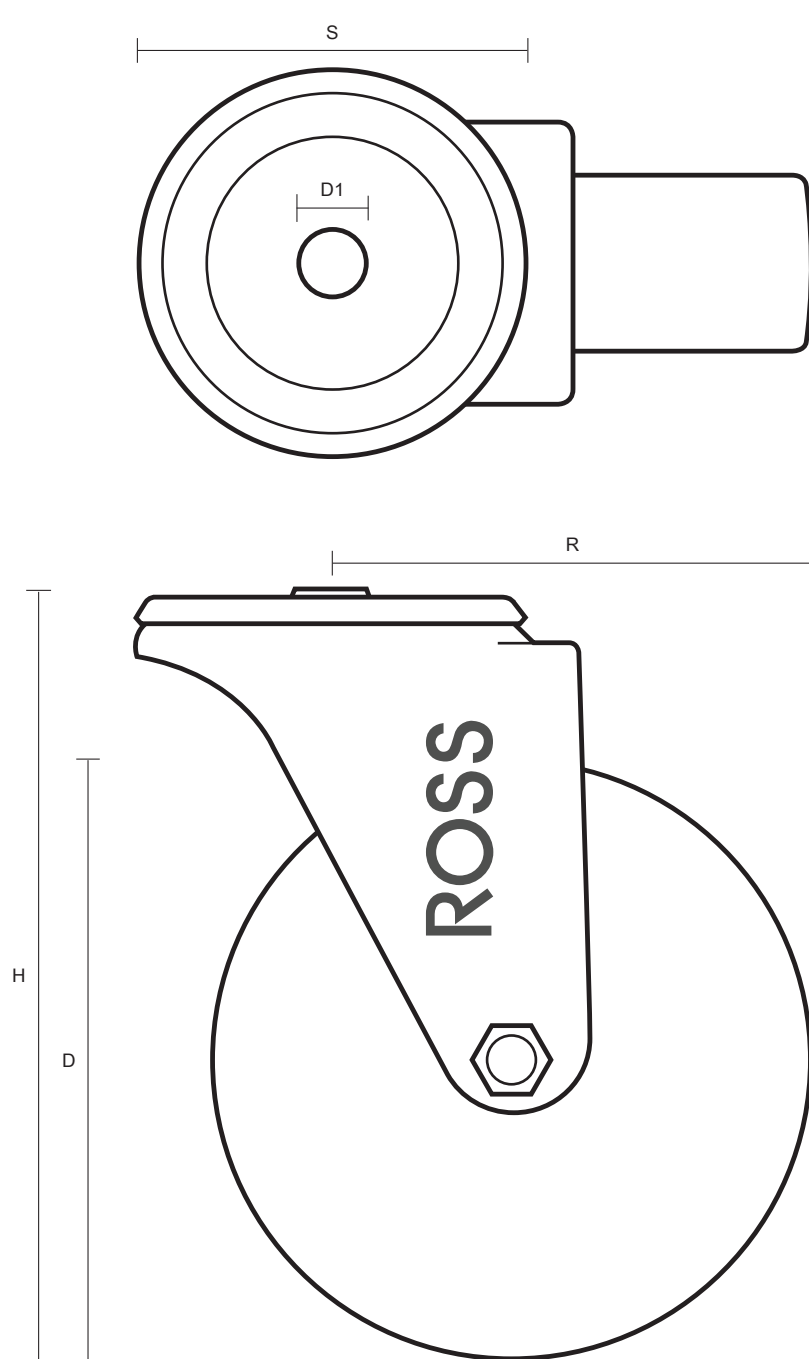

80-4000-PNB (80mm Swivel Castor Polyurethane Tyred Wheel)

Castor Dimensions - Key

D	Wheel Diameter (mm)	80mm
L	Plate Dimension Length (mm)	n/a
L1	Plate Dimension Width (mm)	n/a
C	Plate Hole Centers length (mm)	n/a
C1	Plate Hole Centers width (mm)	n/a
D1	Bolt Hole Diameter (mm)	12mm
H	Total Castor Height (mm)	108mm
W	Tread Width (mm)	38mm
R	Swivel Radius (mm)	70mm
S	Swivel Race Diameter (mm)	65mm