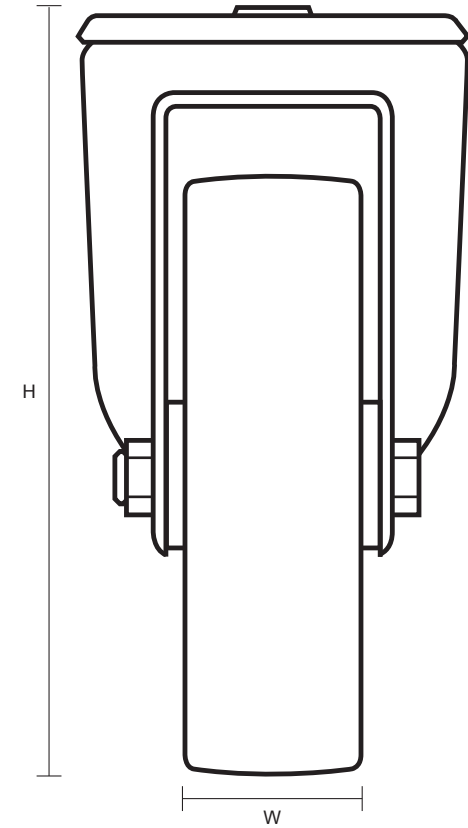

80-4000-PNB/SWB (80mm Swivel Braked Castor Polyurethane Tyred Wheel)

Castor Dimensions - Key		
D	Wheel Diameter (mm)	80mm
L	Plate Dimension Length (mm)	n/a
L1	Plate Dimension Width (mm)	n/a
C	Plate Hole Centers length (mm)	n/a
C1	Plate Hole Centers width (mm)	n/a
D1	Bolt Hole Diameter (mm)	12mm
H	Total Castor Height (mm)	108mm
W	Tread Width (mm)	38mm
R	Swivel Radius (mm)	115mm
S	Swivel race Diameter (mm)	65mm