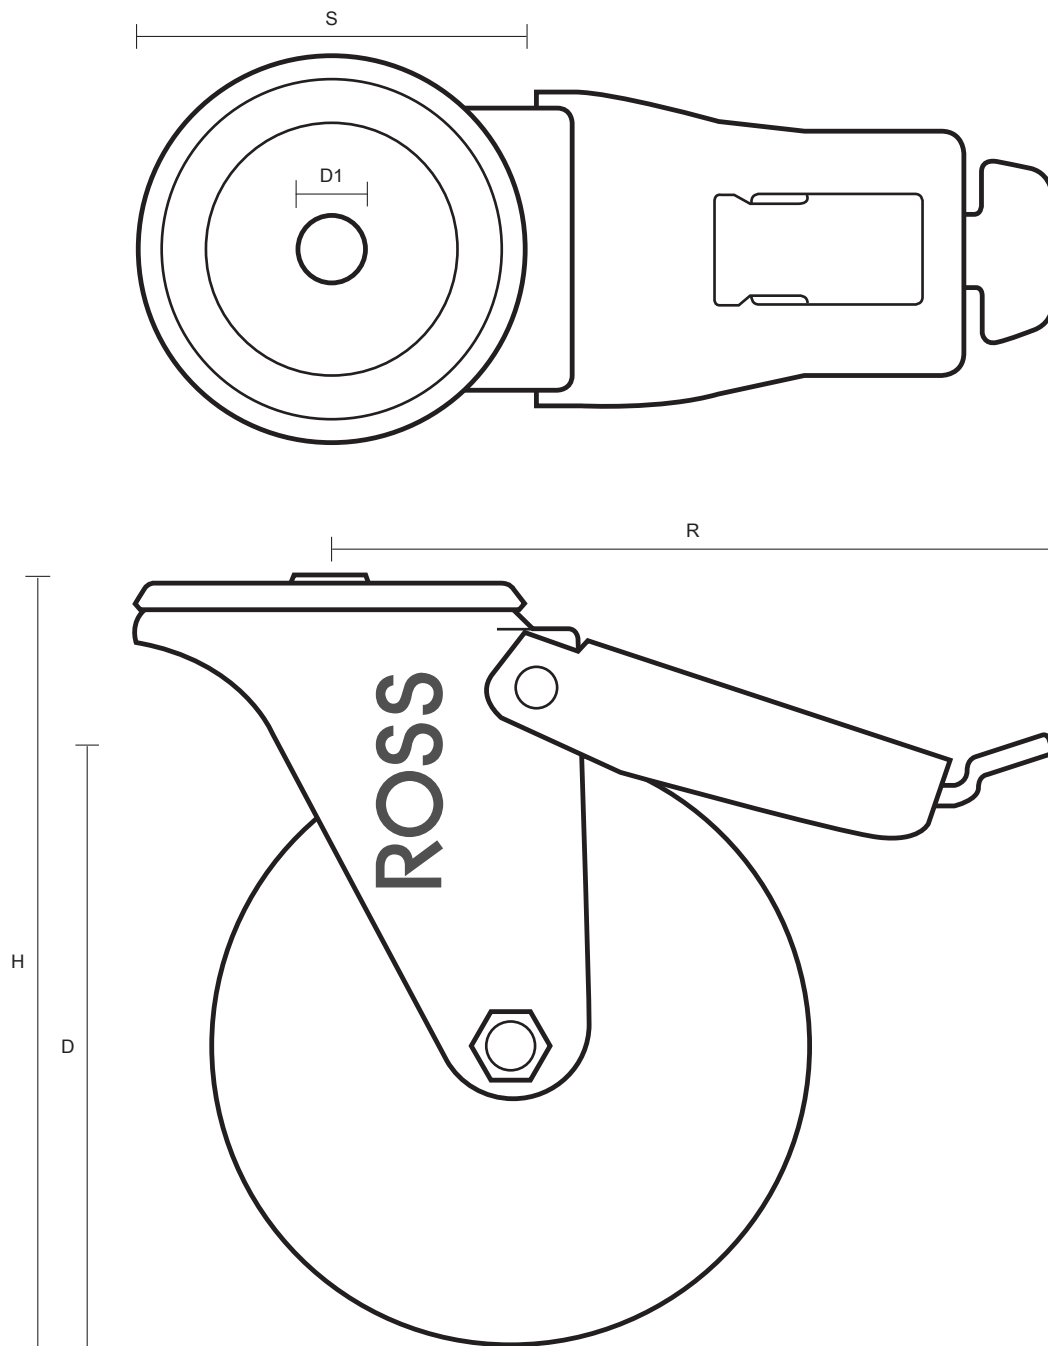

80-4000-PNB/SWB (80mm Swivel Braked Castor Polyurethane Tyred Wheel)

Castor Dimensions - Key		
D	Wheel Diameter (mm)	80mm
L	Plate Dimension Length (mm)	n/a
L1	Plate Dimension Width (mm)	n/a
C	Plate Hole Centers length (mm)	n/a
C1	Plate Hole Centers width (mm)	n/a
D1	Bolt Hole Diameter (mm)	12mm
H	Total Castor Height (mm)	108mm
W	Tread Width (mm)	38mm
R	Swivel Radius (mm)	115mm
S	Swivel race Diameter (mm)	65mm