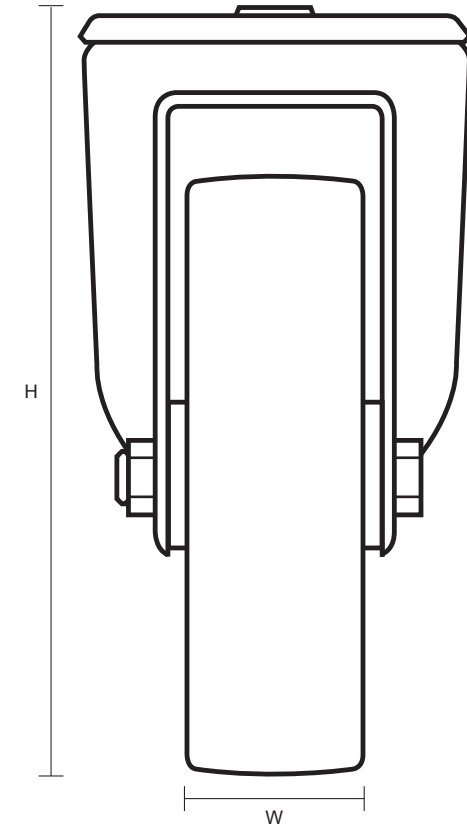

80-4000-NY/SWB (80mm Swivel Braked Castor White Nylon Wheel)

Castor Dimensions - Key

D	Wheel Diameter (mm)	80mm
L	Plate Dimension Length (mm)	n/a
L1	Plate Dimension Width (mm)	n/a
C	Plate Hole Centers length (mm)	n/a
C1	Plate Hole Centers width (mm)	n/a
D1	Bolt Hole Diameter (mm)	12mm
H	Total Castor Height (mm)	108mm
W	Tread Width (mm)	30mm
R	Swivel Radius (mm)	115mm
S	Swivel race Diameter (mm)	65mm