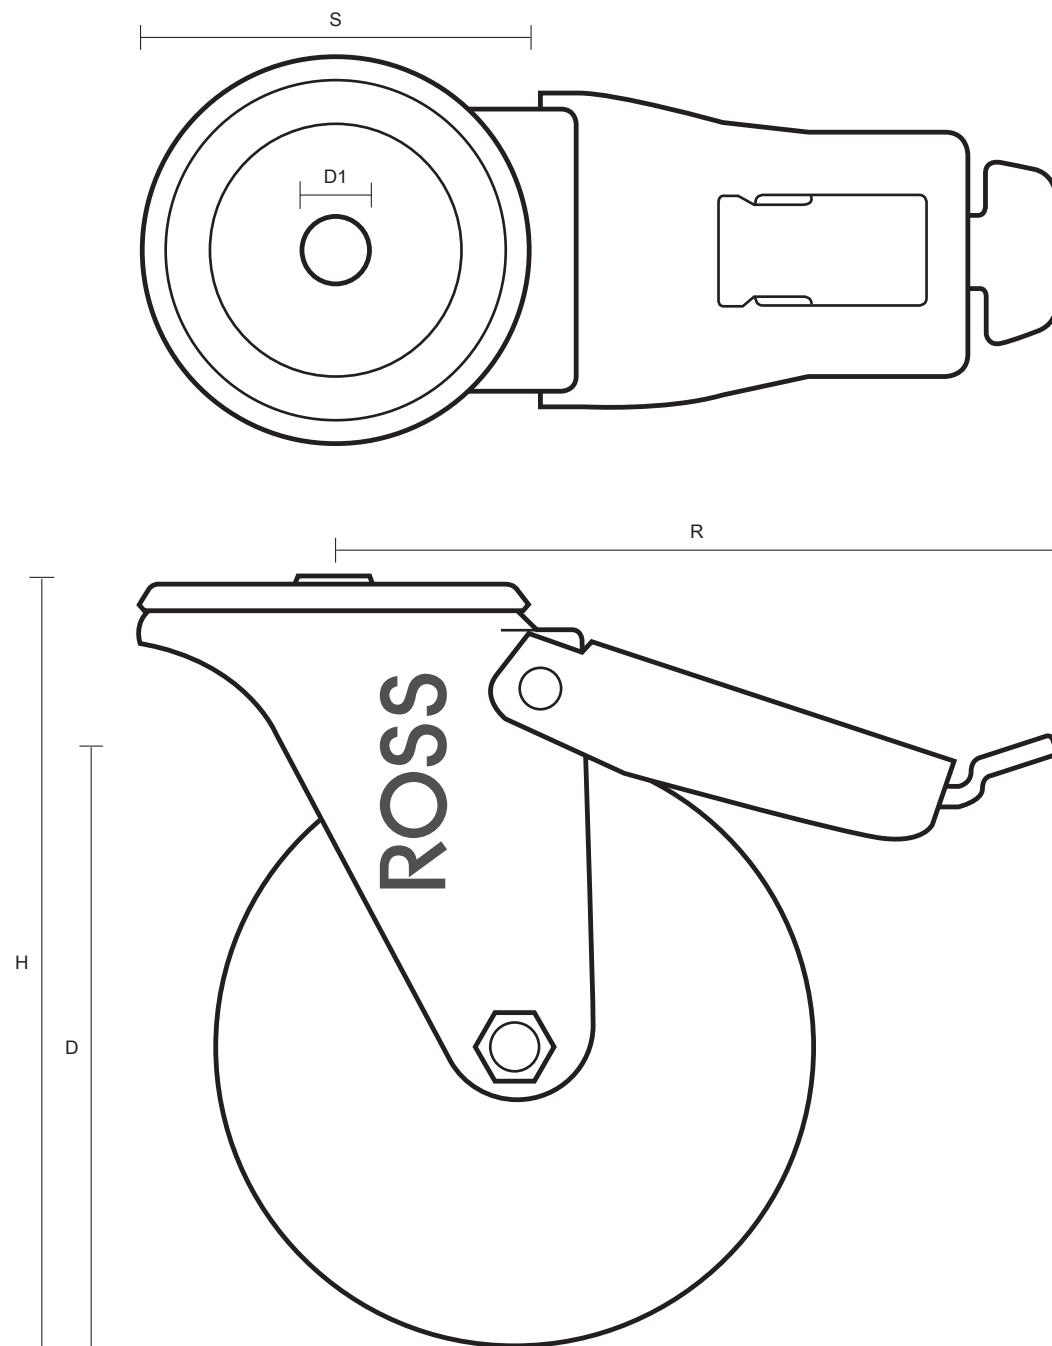

80-4000-NY/SWB (80mm Swivel Braked Castor White Nylon Wheel)

Castor Dimensions - Key

D	Wheel Diameter (mm)	80mm
L	Plate Dimension Length (mm)	n/a
L1	Plate Dimension Width (mm)	n/a
C	Plate Hole Centers length (mm)	n/a
C1	Plate Hole Centers width (mm)	n/a
D1	Bolt Hole Diameter (mm)	12mm
H	Total Castor Height (mm)	108mm
W	Tread Width (mm)	30mm
R	Swivel Radius (mm)	115mm
S	Swivel race Diameter (mm)	65mm