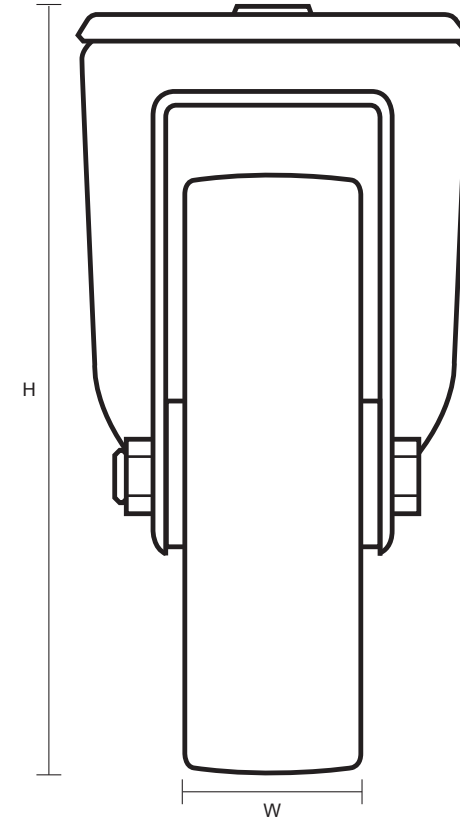

160-4000-PVR (160mm Swivel Castor Black Rubber Wheel)

Castor Dimensions - Key		
D	Wheel Diameter (mm)	160mm
L	Plate Dimension Length (mm)	n/a
L1	Plate Dimension Width (mm)	n/a
C	Plate Hole Centers length (mm)	n/a
C1	Plate Hole Centers width (mm)	n/a
D1	Bolt Hole Diameter (mm)	12mm
H	Total Castor Height (mm)	195mm
W	Tread Width (mm)	25mm
R	Swivel Radius (mm)	135mm
S	Swivel Race Diameter (mm)	86mm