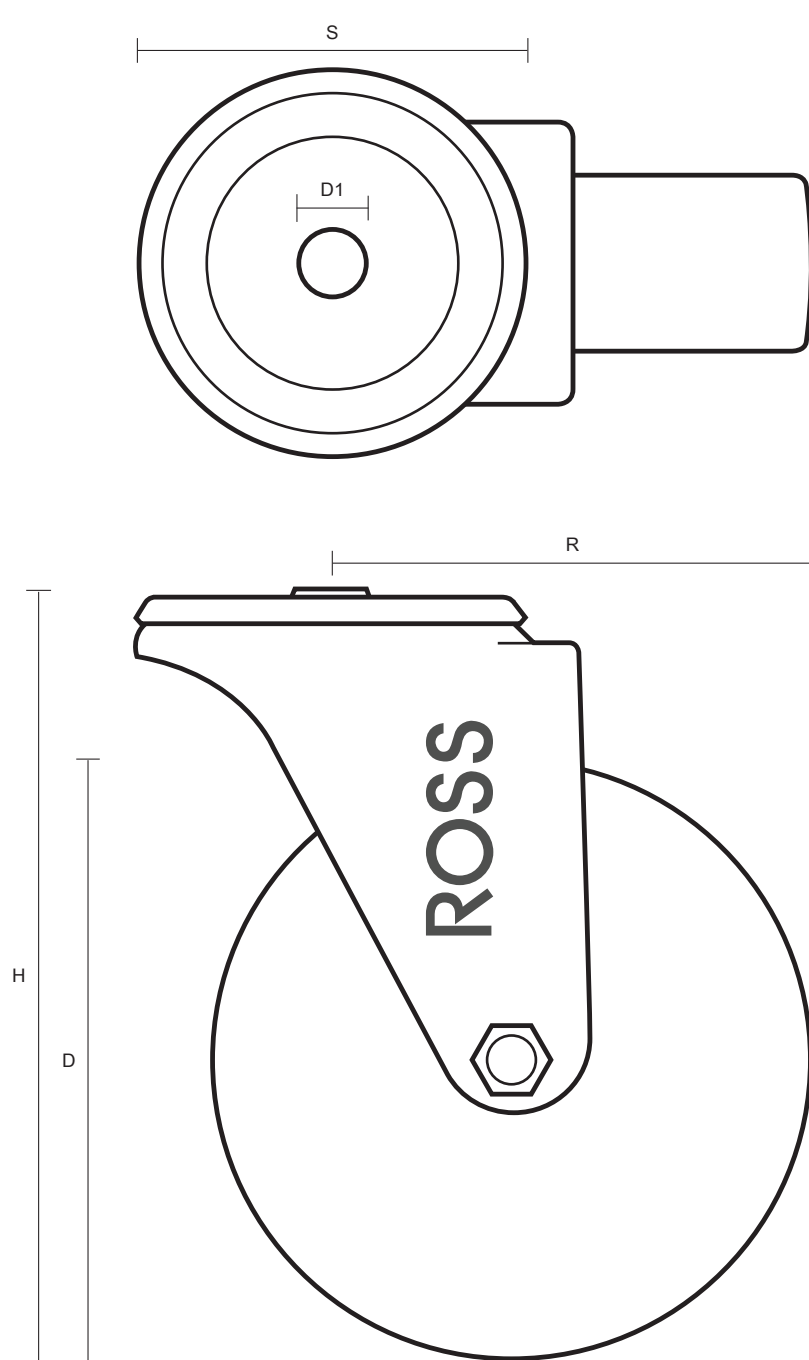

160-4000-PVR (160mm Swivel Castor Black Rubber Wheel)

Castor Dimensions - Key		
D	Wheel Diameter (mm)	160mm
L	Plate Dimension Length (mm)	n/a
L1	Plate Dimension Width (mm)	n/a
C	Plate Hole Centers length (mm)	n/a
C1	Plate Hole Centers width (mm)	n/a
D1	Bolt Hole Diameter (mm)	12mm
H	Total Castor Height (mm)	195mm
W	Tread Width (mm)	25mm
R	Swivel Radius (mm)	135mm
S	Swivel Race Diameter (mm)	86mm