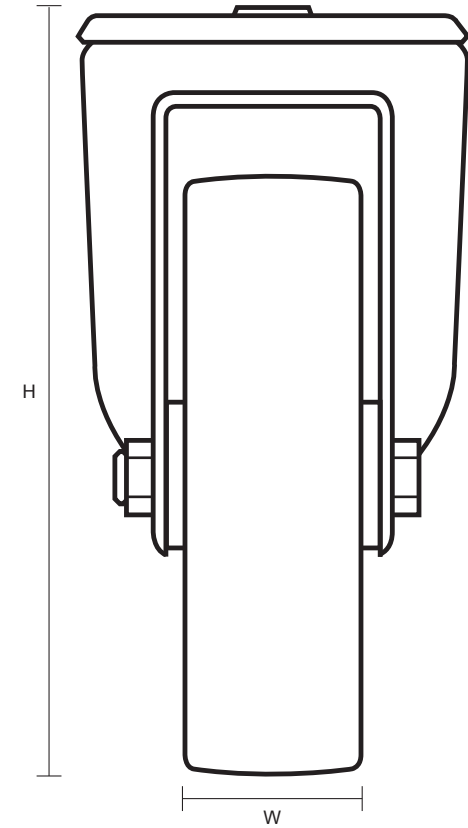

160-4000-PVR/SWB (160mm Swivel Braked Castor Black Rubber Wheel)

Castor Dimensions - Key		
D	Wheel Diameter (mm)	160mm
L	Plate Dimension Length (mm)	n/a
L1	Plate Dimension Width (mm)	n/a
C	Plate Hole Centers length (mm)	n/a
C1	Plate Hole Centers width (mm)	n/a
D1	Bolt Hole Diameter (mm)	12mm
H	Total Castor Height (mm)	195mm
W	Tread Width (mm)	25mm
R	Swivel Radius (mm)	167mm
S	Swivel race Diameter (mm)	86mm