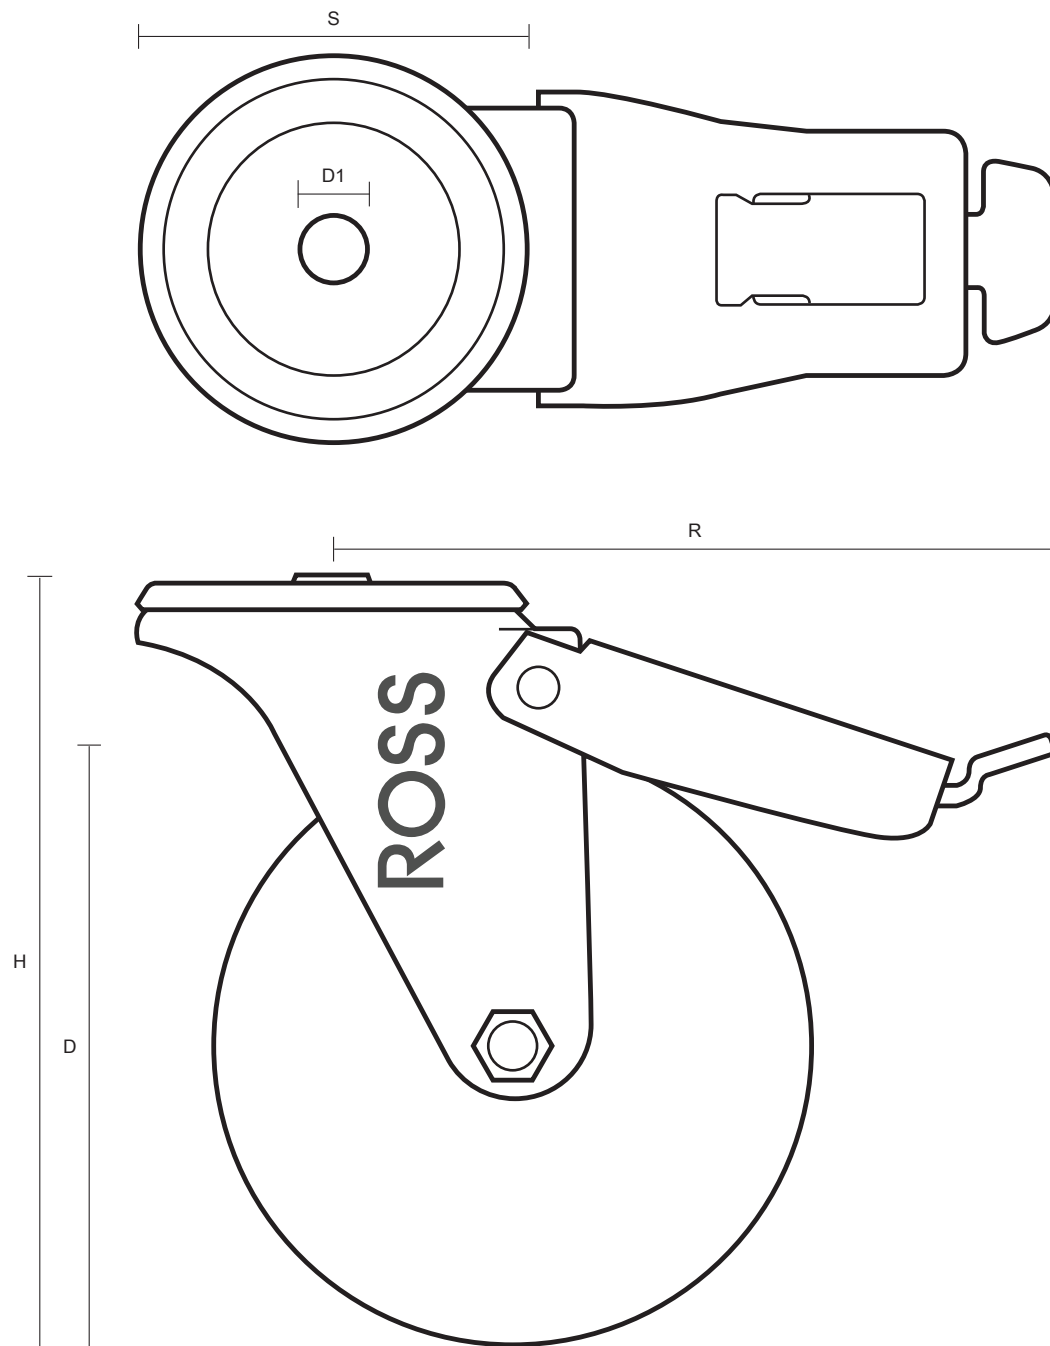

160-4000-PVR/SWB (160mm Swivel Braked Castor Black Rubber Wheel)

Castor Dimensions - Key		
D	Wheel Diameter (mm)	160mm
L	Plate Dimension Length (mm)	n/a
L1	Plate Dimension Width (mm)	n/a
C	Plate Hole Centers length (mm)	n/a
C1	Plate Hole Centers width (mm)	n/a
D1	Bolt Hole Diameter (mm)	12mm
H	Total Castor Height (mm)	195mm
W	Tread Width (mm)	25mm
R	Swivel Radius (mm)	167mm
S	Swivel race Diameter (mm)	86mm