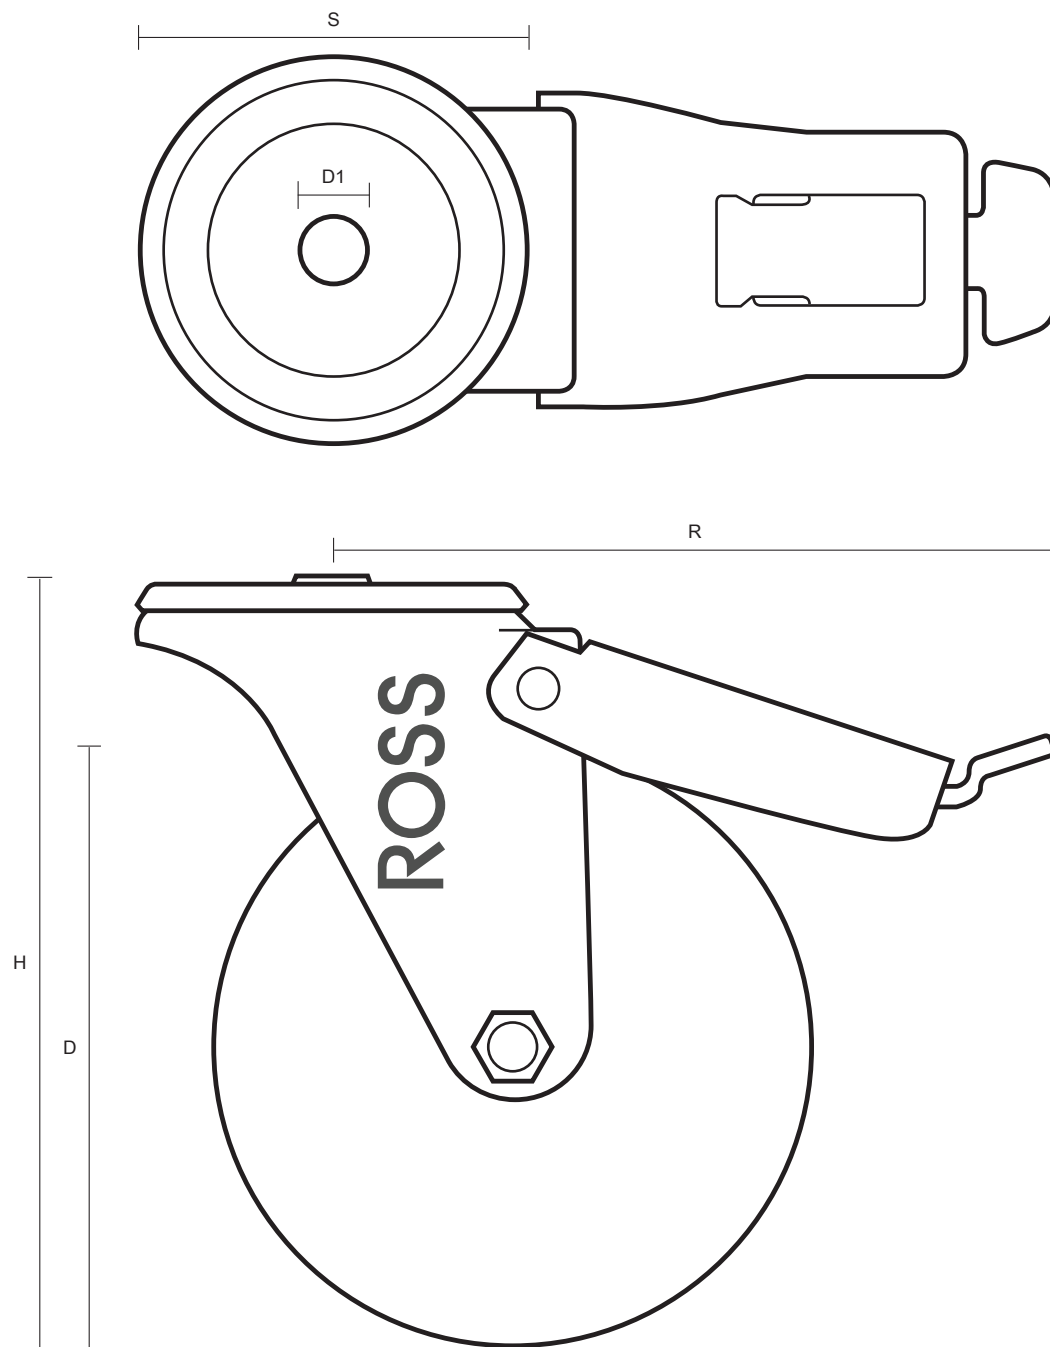

160-4000-PNB/SWB (160mm Swivel Braked Castor Polyurethane Tyred Wheel)

Castor Dimensions - Key		
D	Wheel Diameter (mm)	160mm
L	Plate Dimension Length (mm)	n/a
L1	Plate Dimension Width (mm)	n/a
C	Plate Hole Centers length (mm)	n/a
C1	Plate Hole Centers width (mm)	n/a
D1	Bolt Hole Diameter (mm)	12mm
H	Total Castor Height (mm)	195mm
W	Tread Width (mm)	40mm
R	Swivel Radius (mm)	167mm
S	Swivel race Diameter (mm)	86mm