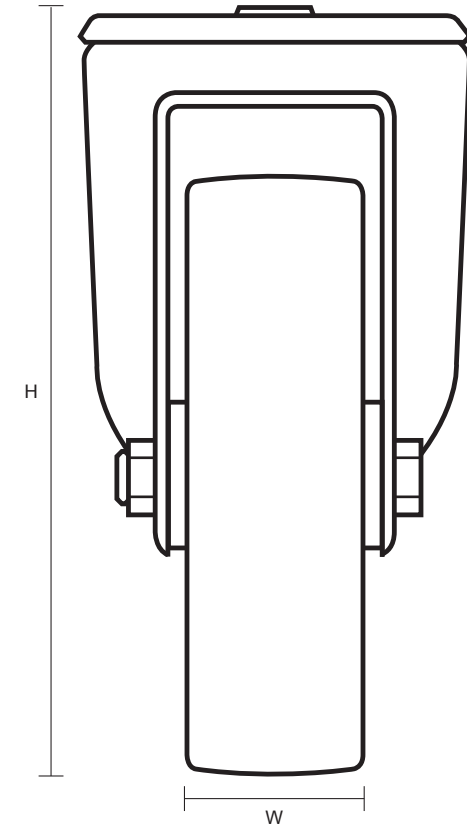

160-4000-PNB/SWB (160mm Swivel Braked Castor Polyurethane Tyred Wheel)

Castor Dimensions - Key		
D	Wheel Diameter (mm)	160mm
L	Plate Dimension Length (mm)	n/a
L1	Plate Dimension Width (mm)	n/a
C	Plate Hole Centers length (mm)	n/a
C1	Plate Hole Centers width (mm)	n/a
D1	Bolt Hole Diameter (mm)	12mm
H	Total Castor Height (mm)	195mm
W	Tread Width (mm)	40mm
R	Swivel Radius (mm)	167mm
S	Swivel race Diameter (mm)	86mm