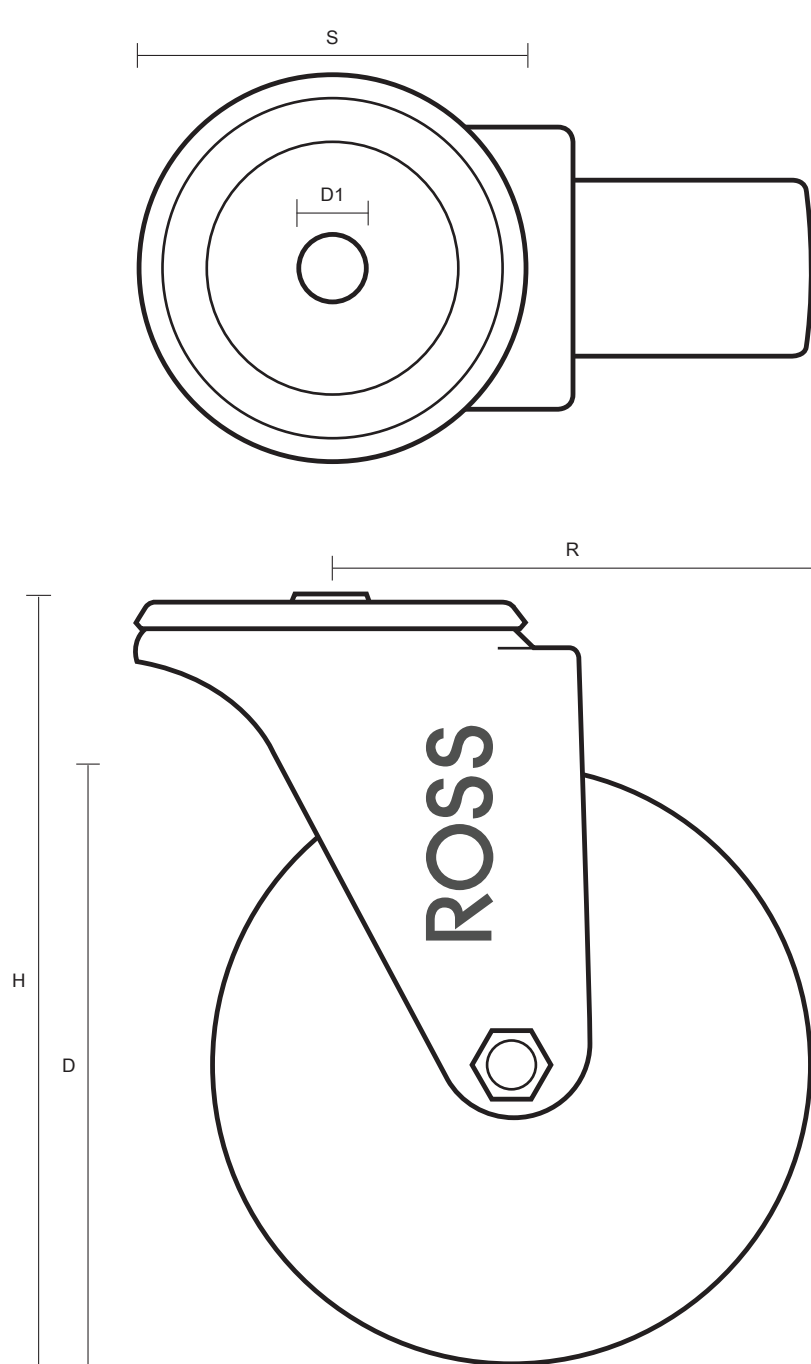

160-4000-NYB (160mm Swivel Castor White Nylon Wheel)

Castor Dimensions - Key

D	Wheel Diameter (mm)	160mm
L	Plate Dimension Length (mm)	n/a
L1	Plate Dimension Width (mm)	n/a
C	Plate Hole Centers length (mm)	n/a
C1	Plate Hole Centers width (mm)	n/a
D1	Bolt Hole Diameter (mm)	12mm
H	Total Castor Height (mm)	195mm
W	Tread Width (mm)	40mm
R	Swivel Radius (mm)	135mm
S	Swivel Race Diameter (mm)	86mm