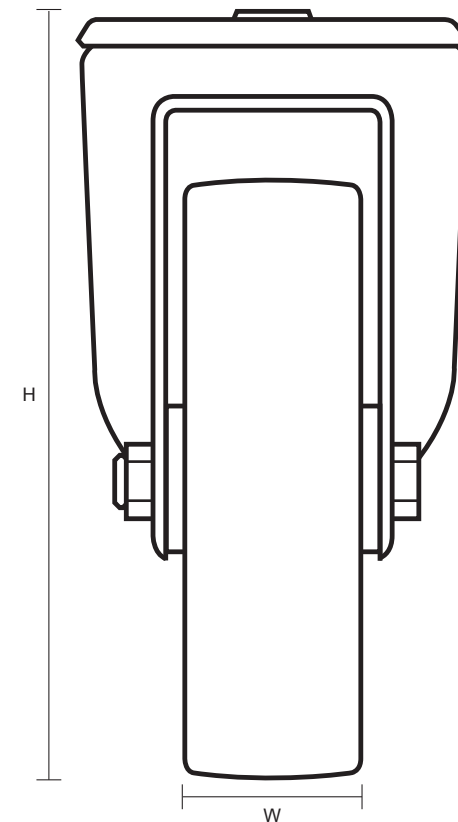

160-4000-NYB (160mm Swivel Castor White Nylon Wheel)

Castor Dimensions - Key

D	Wheel Diameter (mm)	160mm
L	Plate Dimension Length (mm)	n/a
L1	Plate Dimension Width (mm)	n/a
C	Plate Hole Centers length (mm)	n/a
C1	Plate Hole Centers width (mm)	n/a
D1	Bolt Hole Diameter (mm)	12mm
H	Total Castor Height (mm)	195mm
W	Tread Width (mm)	40mm
R	Swivel Radius (mm)	135mm
S	Swivel Race Diameter (mm)	86mm