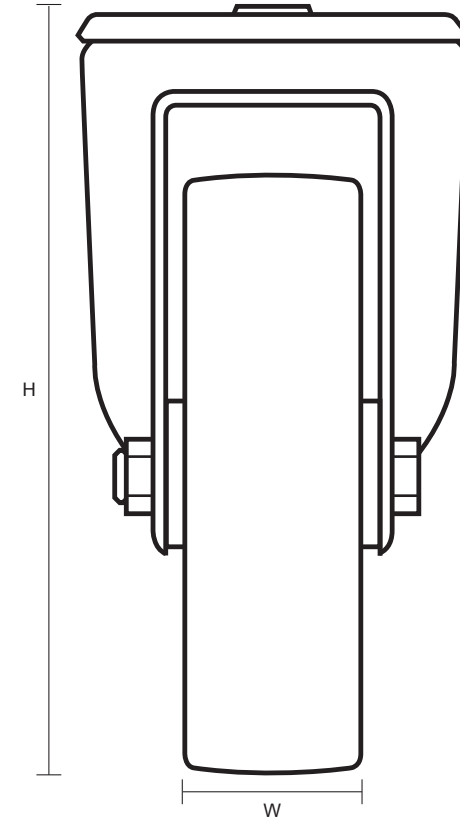

125-4000-PV (125mm Swivel Castor Black Rubber Wheel)

Castor Dimensions - Key		
D	Wheel Diameter (mm)	125mm
L	Plate Dimension Length (mm)	n/a
L1	Plate Dimension Width (mm)	n/a
C	Plate Hole Centers length (mm)	n/a
C1	Plate Hole Centers width (mm)	n/a
D1	Bolt Hole Diameter (mm)	12mm
H	Total Castor Height (mm)	157mm
W	Tread Width (mm)	27mm
R	Swivel Radius (mm)	100mm
S	Swivel Race Diameter (mm)	73mm