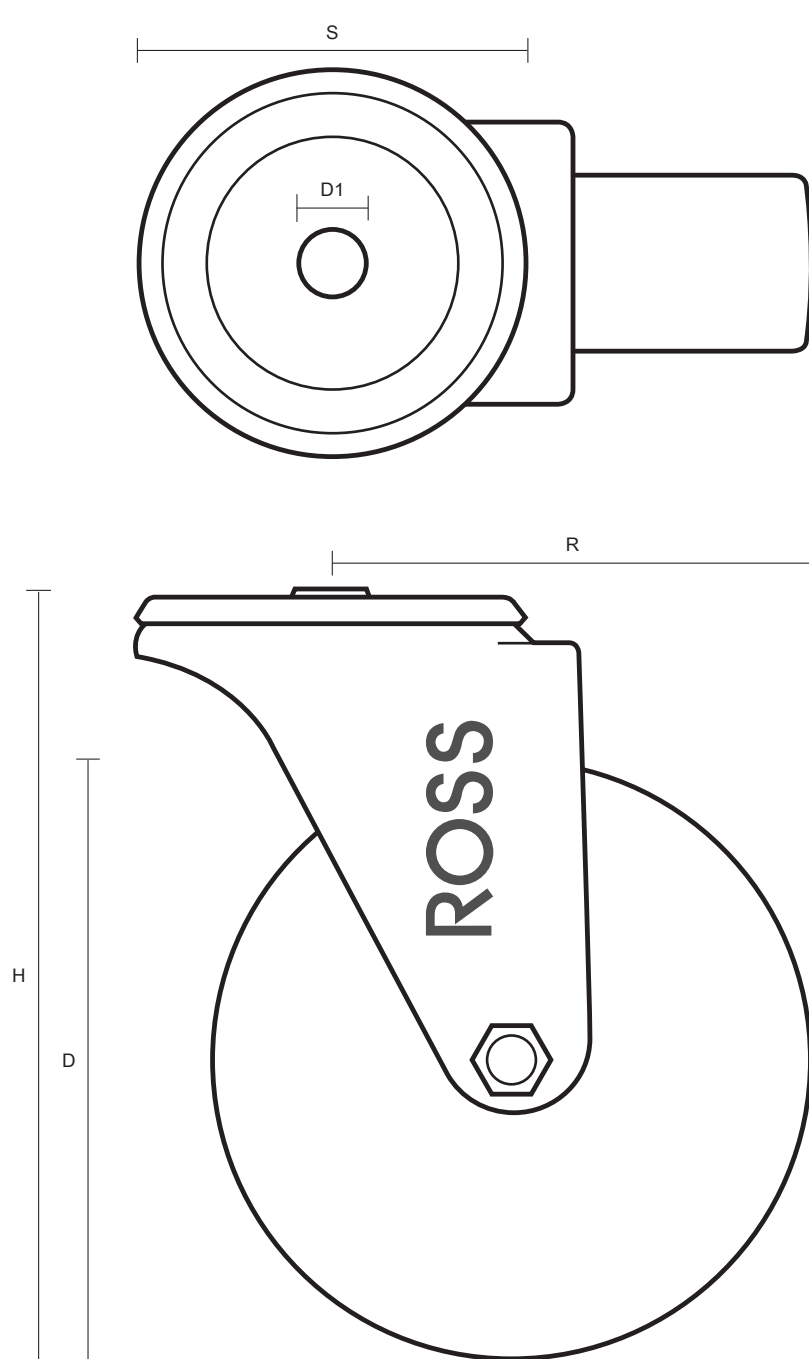

125-4000-PV (125mm Swivel Castor Black Rubber Wheel)

Castor Dimensions - Key		
D	Wheel Diameter (mm)	125mm
L	Plate Dimension Length (mm)	n/a
L1	Plate Dimension Width (mm)	n/a
C	Plate Hole Centers length (mm)	n/a
C1	Plate Hole Centers width (mm)	n/a
D1	Bolt Hole Diameter (mm)	12mm
H	Total Castor Height (mm)	157mm
W	Tread Width (mm)	27mm
R	Swivel Radius (mm)	100mm
S	Swivel Race Diameter (mm)	73mm