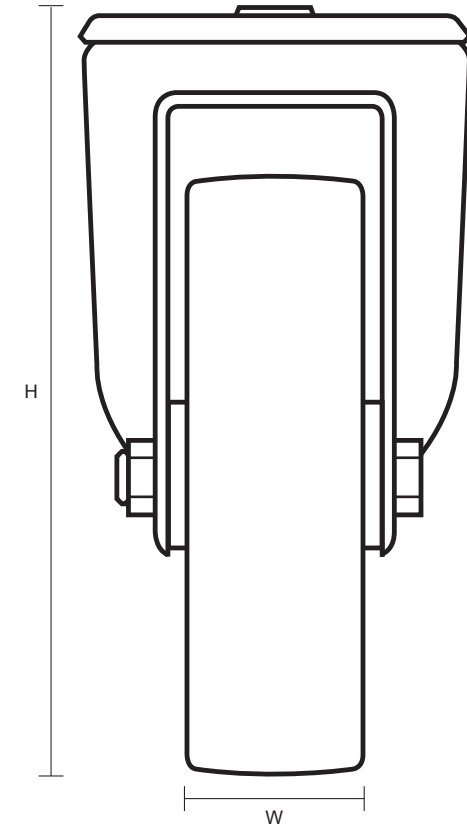

125-4000-PV/SWB (125mm Swivel Braked Castor Black Rubber Wheel)

Castor Dimensions - Key		
D	Wheel Diameter (mm)	125mm
L	Plate Dimension Length (mm)	n/a
L1	Plate Dimension Width (mm)	n/a
C	Plate Hole Centers length (mm)	n/a
C1	Plate Hole Centers width (mm)	n/a
D1	Bolt Hole Diameter (mm)	12mm
H	Total Castor Height (mm)	157mm
W	Tread Width (mm)	27mm
R	Swivel Radius (mm)	130mm
S	Swivel race Diameter (mm)	73mm