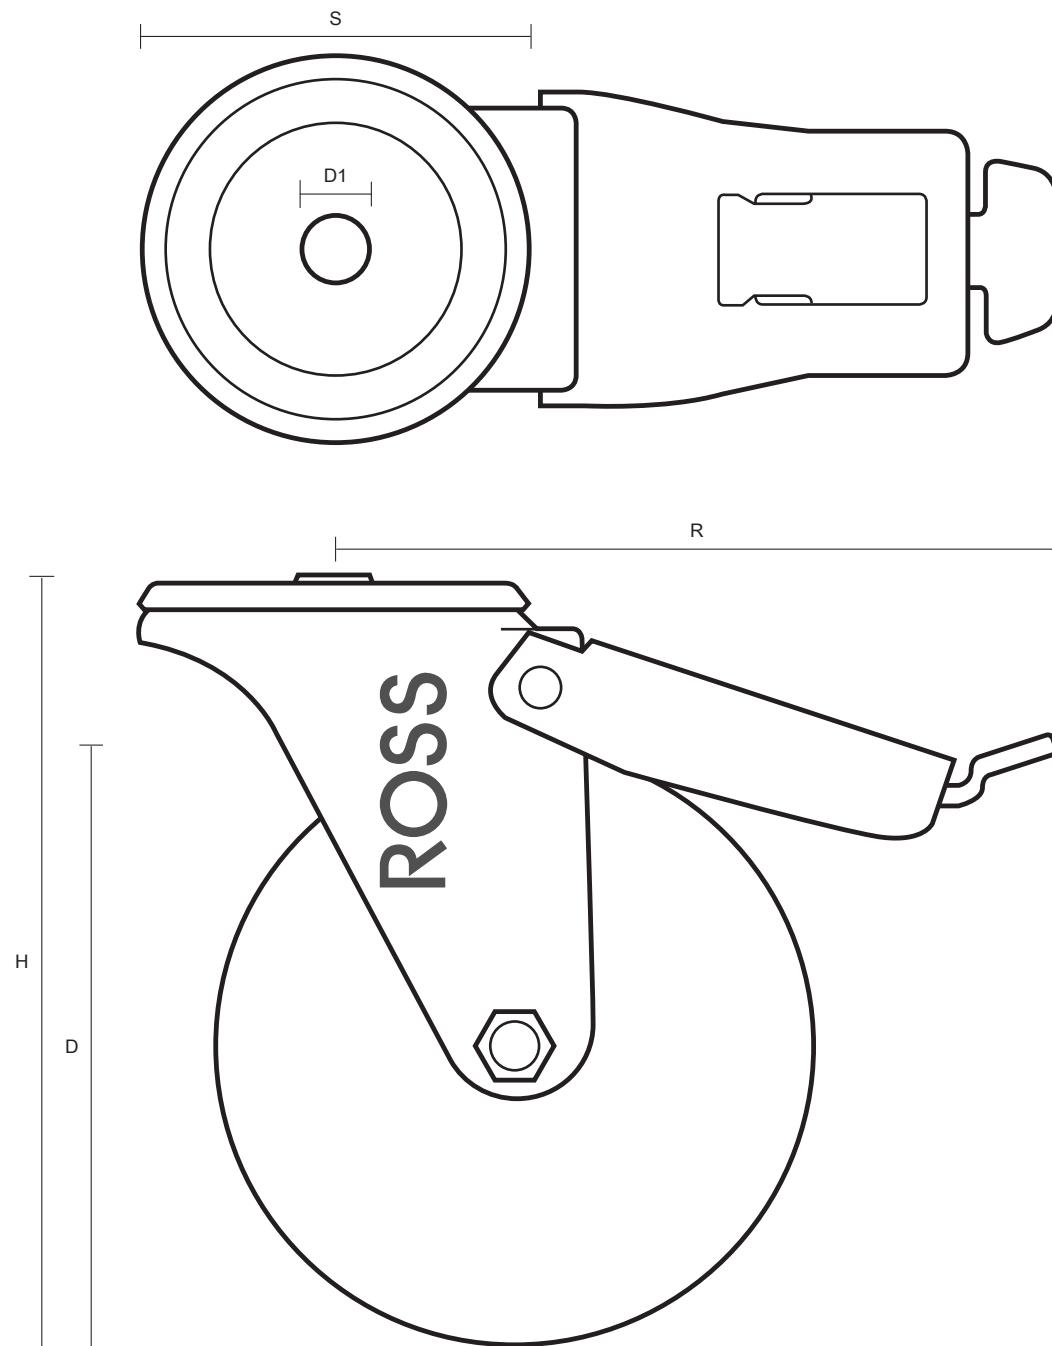

125-4000-PV/SWB (125mm Swivel Braked Castor Black Rubber Wheel)

Castor Dimensions - Key		
D	Wheel Diameter (mm)	125mm
L	Plate Dimension Length (mm)	n/a
L1	Plate Dimension Width (mm)	n/a
C	Plate Hole Centers length (mm)	n/a
C1	Plate Hole Centers width (mm)	n/a
D1	Bolt Hole Diameter (mm)	12mm
H	Total Castor Height (mm)	157mm
W	Tread Width (mm)	27mm
R	Swivel Radius (mm)	130mm
S	Swivel race Diameter (mm)	73mm