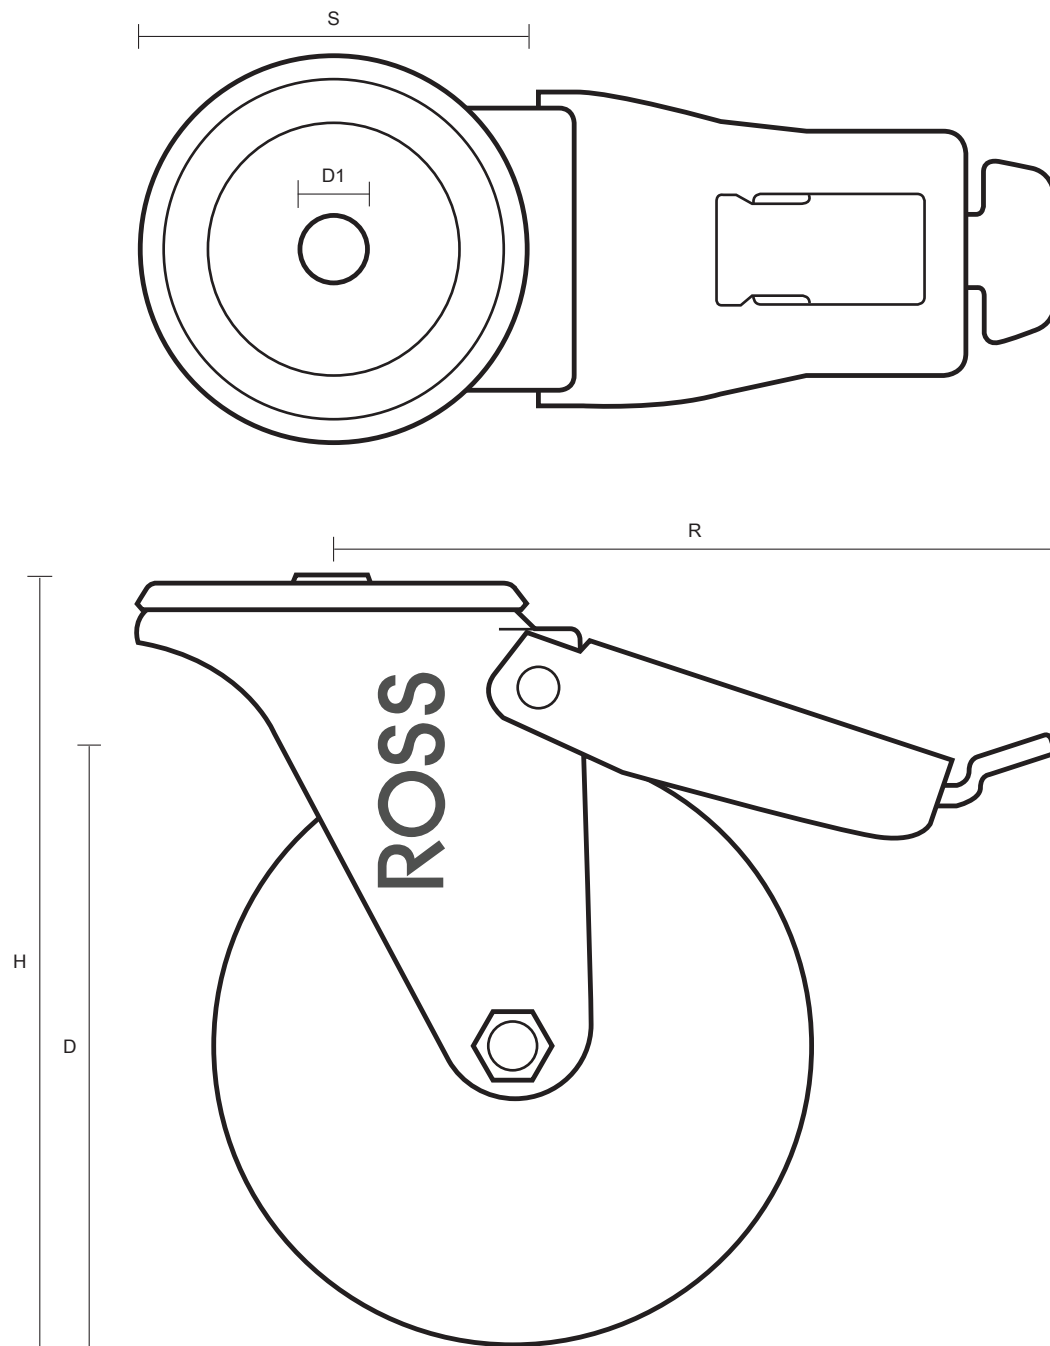

125-4000-PNB/SWB (125mm Swivel Braked Castor Polyurethane Tyred Wheel)

Castor Dimensions - Key		
D	Wheel Diameter (mm)	125mm
L	Plate Dimension Length (mm)	n/a
L1	Plate Dimension Width (mm)	n/a
C	Plate Hole Centers length (mm)	n/a
C1	Plate Hole Centers width (mm)	n/a
D1	Bolt Hole Diameter (mm)	12mm
H	Total Castor Height (mm)	157mm
W	Tread Width (mm)	30mm
R	Swivel Radius (mm)	130mm
S	Swivel race Diameter (mm)	73mm