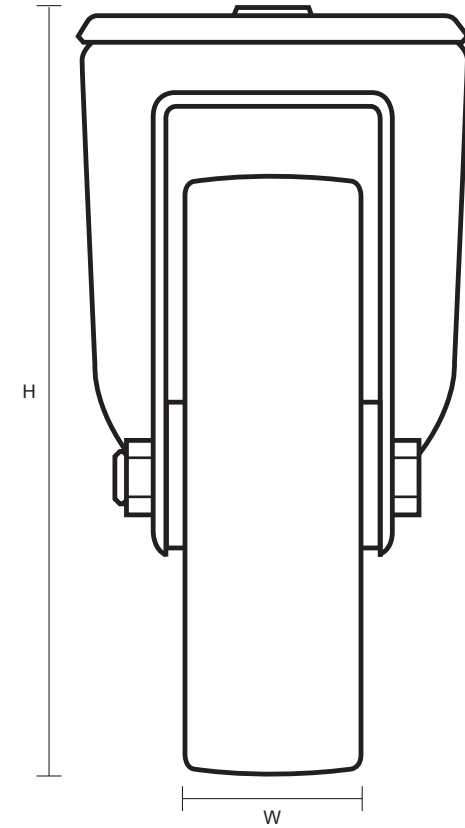

125-4000-PNB/SWB (125mm Swivel Braked Castor Polyurethane Tyred Wheel)

Castor Dimensions - Key		
D	Wheel Diameter (mm)	125mm
L	Plate Dimension Length (mm)	n/a
L1	Plate Dimension Width (mm)	n/a
C	Plate Hole Centers length (mm)	n/a
C1	Plate Hole Centers width (mm)	n/a
D1	Bolt Hole Diameter (mm)	12mm
H	Total Castor Height (mm)	157mm
W	Tread Width (mm)	30mm
R	Swivel Radius (mm)	130mm
S	Swivel race Diameter (mm)	73mm