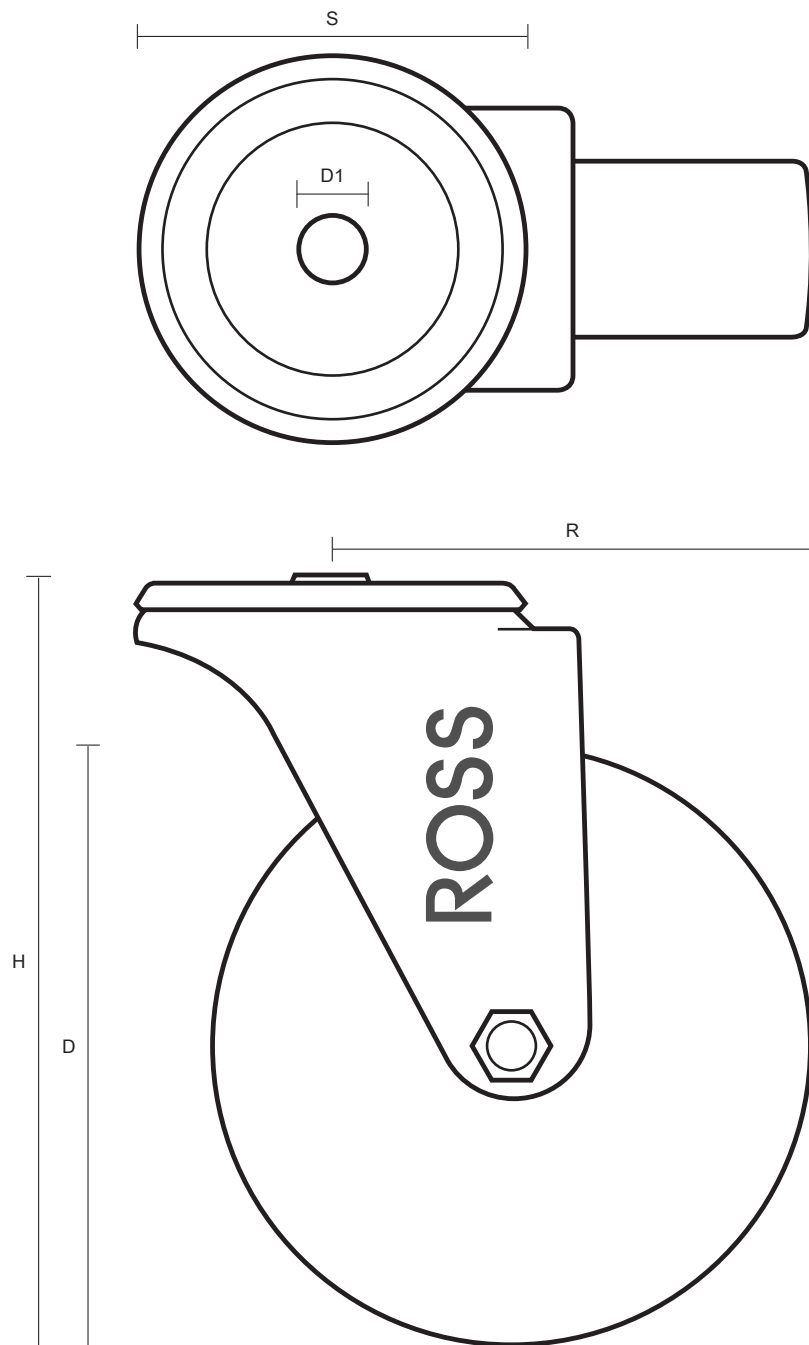

125-4000-NY (125mm Swivel Castor White Nylon Wheel)

Castor Dimensions - Key

D	Wheel Diameter (mm)	125mm
L	Plate Dimension Length (mm)	n/a
L1	Plate Dimension Width (mm)	n/a
C	Plate Hole Centers length (mm)	n/a
C1	Plate Hole Centers width (mm)	n/a
D1	Bolt Hole Diameter (mm)	12mm
H	Total Castor Height (mm)	157mm
W	Tread Width (mm)	38mm
R	Swivel Radius (mm)	100mm
S	Swivel Race Diameter (mm)	73mm