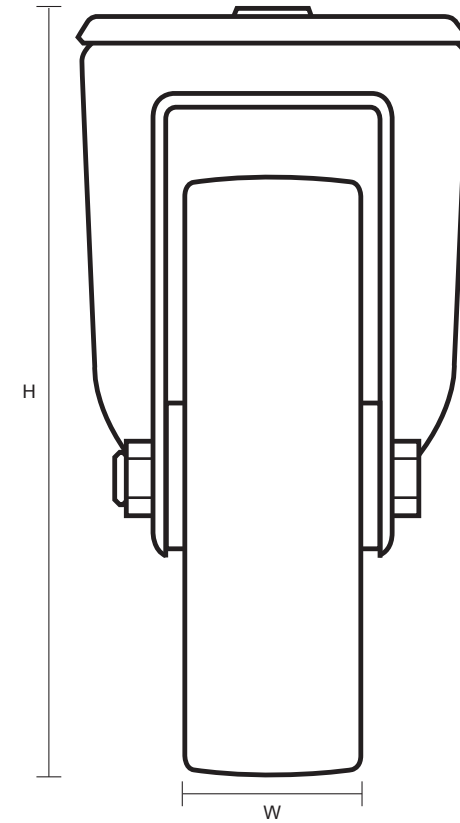

125-4000-NY (125mm Swivel Castor White Nylon Wheel)

Castor Dimensions - Key

D	Wheel Diameter (mm)	125mm
L	Plate Dimension Length (mm)	n/a
L1	Plate Dimension Width (mm)	n/a
C	Plate Hole Centers length (mm)	n/a
C1	Plate Hole Centers width (mm)	n/a
D1	Bolt Hole Diameter (mm)	12mm
H	Total Castor Height (mm)	157mm
W	Tread Width (mm)	38mm
R	Swivel Radius (mm)	100mm
S	Swivel Race Diameter (mm)	73mm