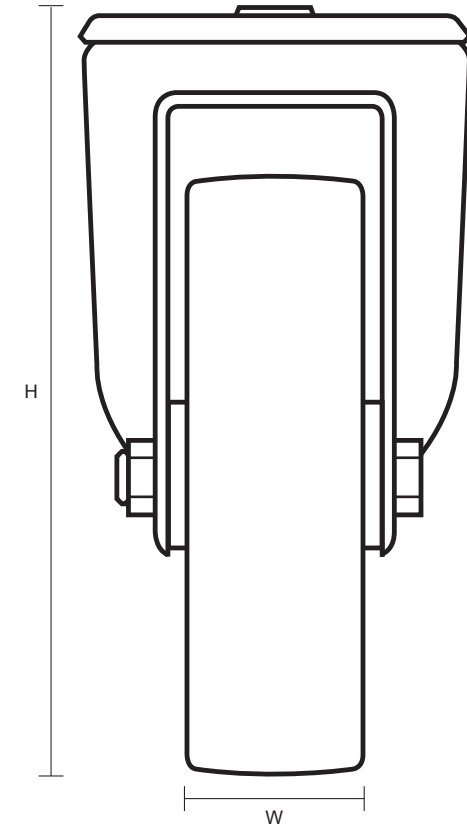

125-4000-NY/SWB (125mm Swivel Braked Castor White Nylon Wheel)

Castor Dimensions - Key		
D	Wheel Diameter (mm)	125mm
L	Plate Dimension Length (mm)	n/a
L1	Plate Dimension Width (mm)	n/a
C	Plate Hole Centers length (mm)	n/a
C1	Plate Hole Centers width (mm)	n/a
D1	Bolt Hole Diameter (mm)	12mm
H	Total Castor Height (mm)	157mm
W	Tread Width (mm)	38mm
R	Swivel Radius (mm)	130mm
S	Swivel race Diameter (mm)	73mm