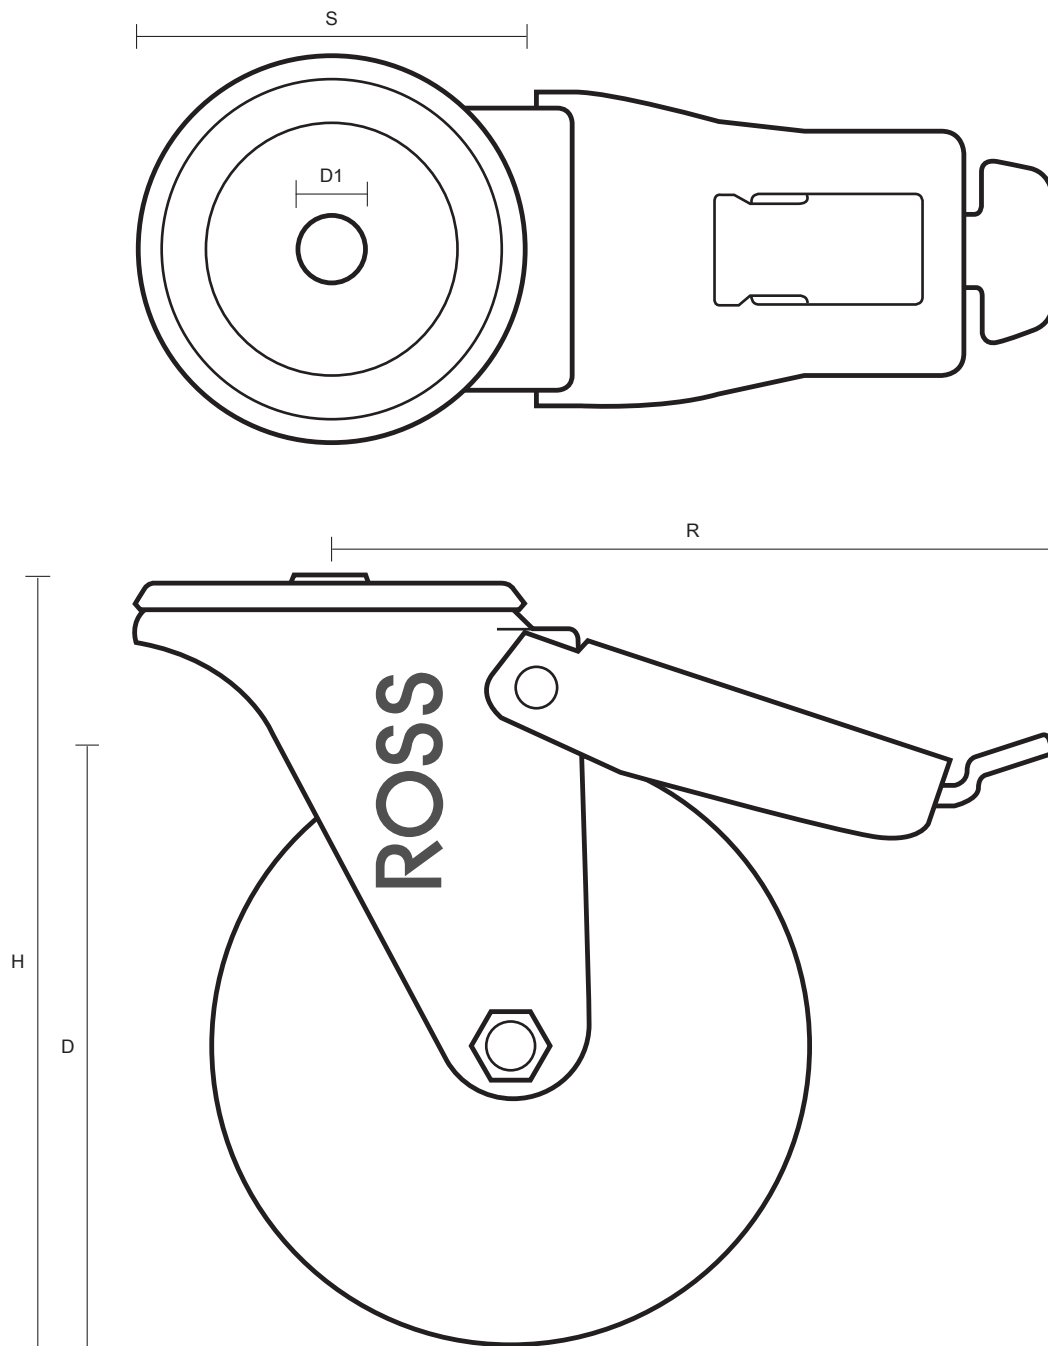

125-4000-NY/SWB (125mm Swivel Braked Castor White Nylon Wheel)

Castor Dimensions - Key		
D	Wheel Diameter (mm)	125mm
L	Plate Dimension Length (mm)	n/a
L1	Plate Dimension Width (mm)	n/a
C	Plate Hole Centers length (mm)	n/a
C1	Plate Hole Centers width (mm)	n/a
D1	Bolt Hole Diameter (mm)	12mm
H	Total Castor Height (mm)	157mm
W	Tread Width (mm)	38mm
R	Swivel Radius (mm)	130mm
S	Swivel race Diameter (mm)	73mm