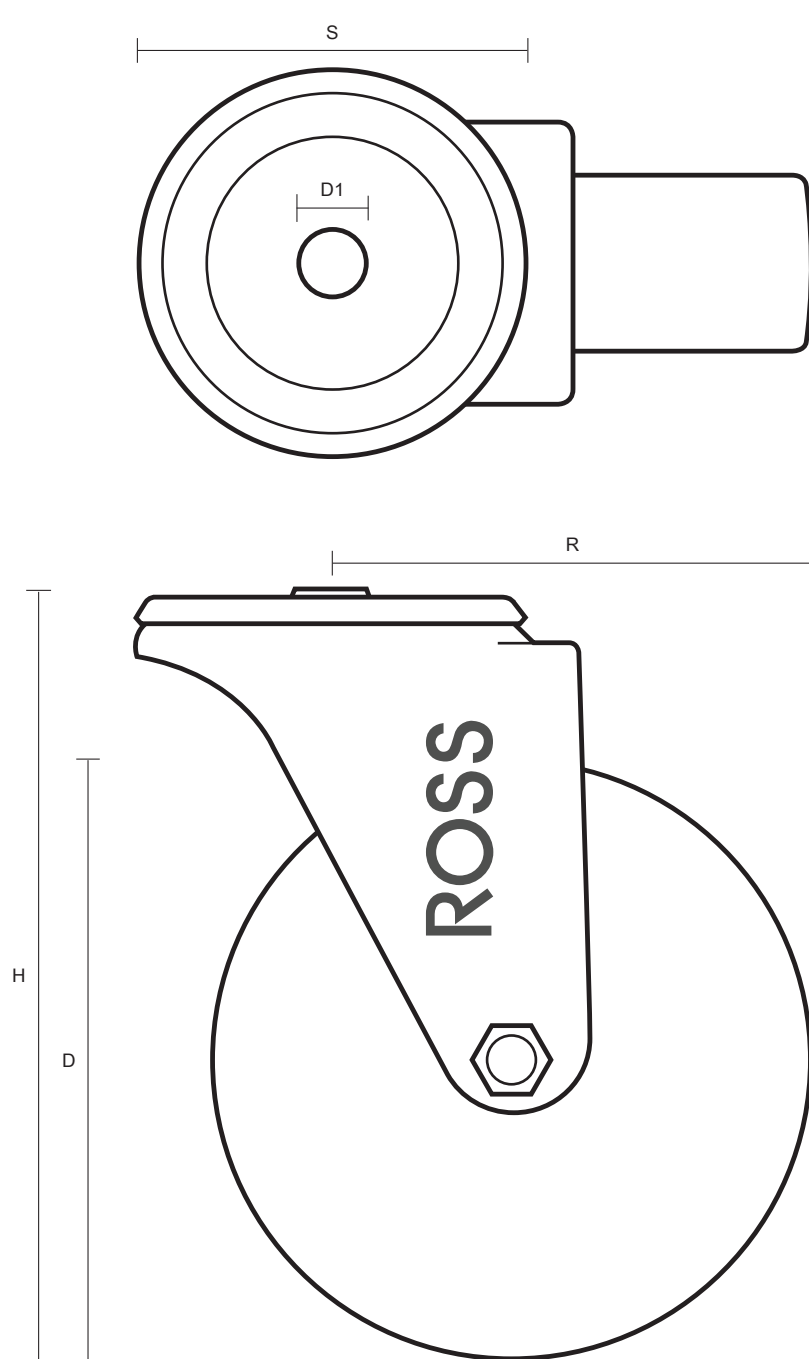

125-4000-GV (125mm Swivel Castor Grey Rubber Wheel)

Castor Dimensions - Key		
D	Wheel Diameter (mm)	125mm
L	Plate Dimension Length (mm)	n/a
L1	Plate Dimension Width (mm)	n/a
C	Plate Hole Centers length (mm)	n/a
C1	Plate Hole Centers width (mm)	n/a
D1	Bolt Hole Diameter (mm)	12mm
H	Total Castor Height (mm)	157mm
W	Tread Width (mm)	27mm
R	Swivel Radius (mm)	100mm
S	Swivel Race Diameter (mm)	73mm