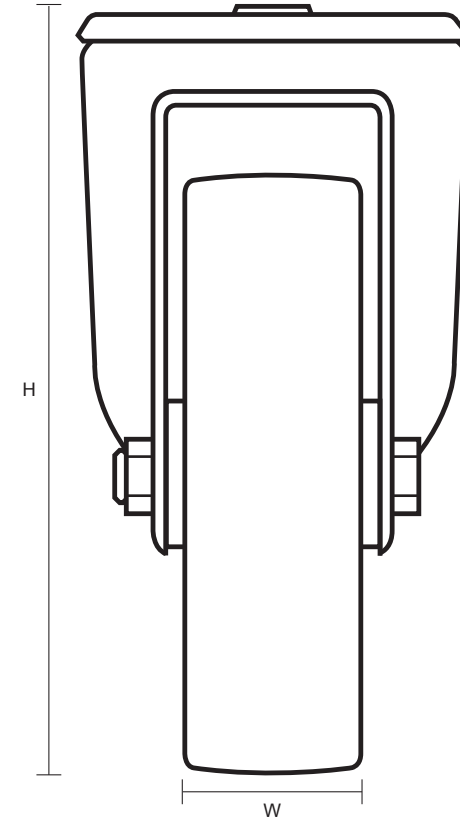

125-4000-GV (125mm Swivel Castor Grey Rubber Wheel)

Castor Dimensions - Key		
D	Wheel Diameter (mm)	125mm
L	Plate Dimension Length (mm)	n/a
L1	Plate Dimension Width (mm)	n/a
C	Plate Hole Centers length (mm)	n/a
C1	Plate Hole Centers width (mm)	n/a
D1	Bolt Hole Diameter (mm)	12mm
H	Total Castor Height (mm)	157mm
W	Tread Width (mm)	27mm
R	Swivel Radius (mm)	100mm
S	Swivel Race Diameter (mm)	73mm