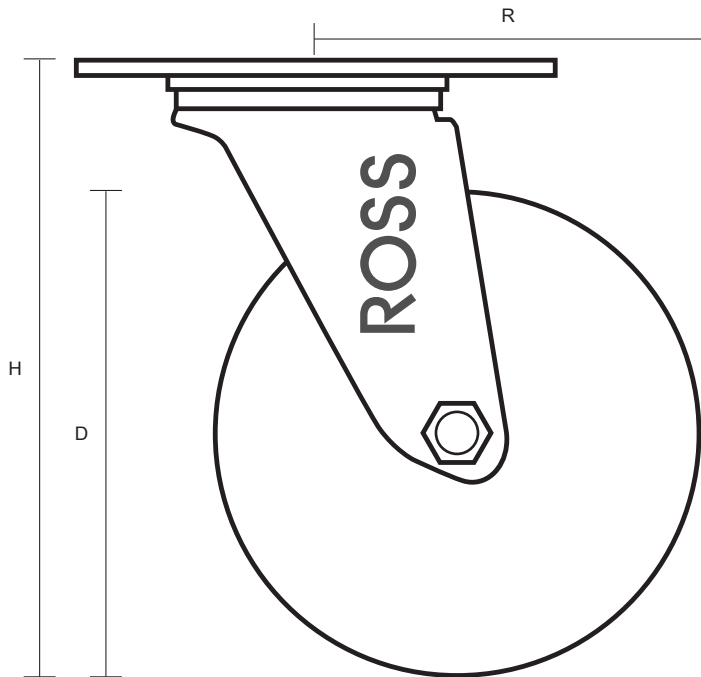

125-2260-PV (125mm Swivel Castor Black Rubber Wheel)

Castor Dimensions - Key

D	Wheel Diameter (mm)	125mm
L	Plate Dimension Length (mm)	99mm
L1	Plate Dimension Width (mm)	80mm
C	Plate Hole Centers length (mm)	80mm
C1	Plate Hole Centers width (mm)	60mm
D1	Plate Hole Diameter (mm)	8mm
H	Total Castor Height (mm)	155mm
W	Tread Width (mm)	26mm
R	Swivel Radius (mm)	100mm