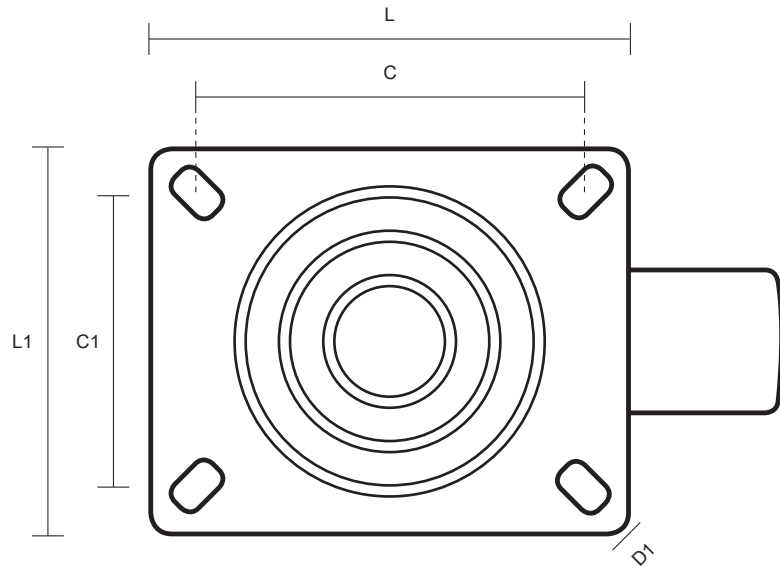

125-2260-PV (125mm Swivel Castor Black Rubber Wheel)

Castor Dimensions - Key

D	Wheel Diameter (mm)	125mm
L	Plate Dimension Length (mm)	99mm
L1	Plate Dimension Width (mm)	80mm
C	Plate Hole Centers length (mm)	80mm
C1	Plate Hole Centers width (mm)	60mm
D1	Plate Hole Diameter (mm)	8mm
H	Total Castor Height (mm)	155mm
W	Tread Width (mm)	26mm
R	Swivel Radius (mm)	100mm