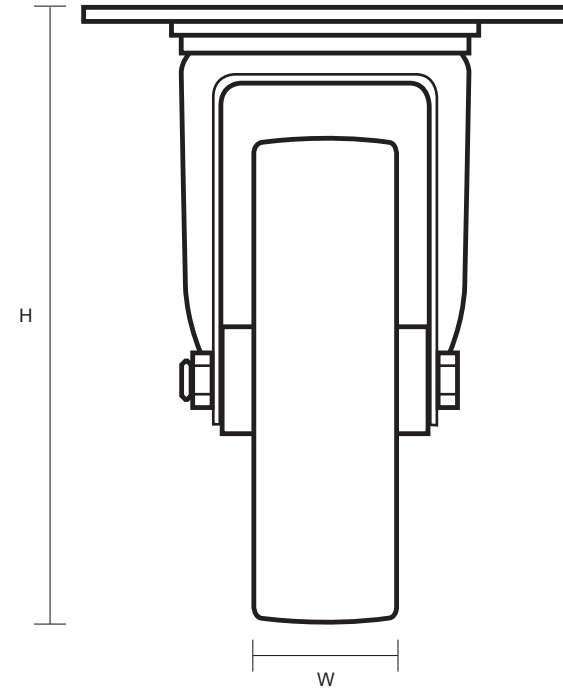

125-2260-PV (125mm Swivel Castor Black Rubber Wheel)

Castor Dimensions - Key

D	Wheel Diameter (mm)	125mm
L	Plate Dimension Length (mm)	99mm
L1	Plate Dimension Width (mm)	80mm
C	Plate Hole Centers length (mm)	80mm
C1	Plate Hole Centers width (mm)	60mm
D1	Plate Hole Diameter (mm)	8mm
H	Total Castor Height (mm)	155mm
W	Tread Width (mm)	26mm
R	Swivel Radius (mm)	100mm