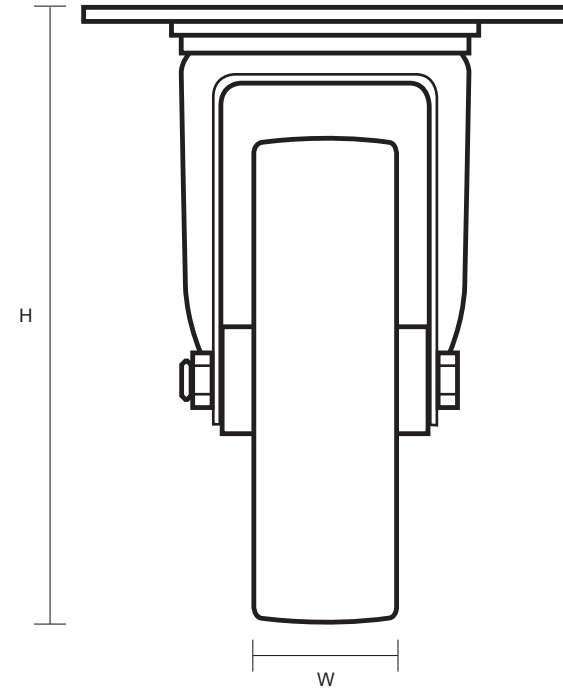

125-2260-GV (125mm Swivel Castor Grey Rubber Wheel)

Castor Dimensions - Key		
D	Wheel Diameter (mm)	125mm
L	Plate Dimension Length (mm)	99mm
L1	Plate Dimension Width (mm)	80mm
C	Plate Hole Centers length (mm)	80mm
C1	Plate Hole Centers width (mm)	60mm
D1	Plate Hole Diameter (mm)	8mm
H	Total Castor Height (mm)	155mm
W	Tread Width (mm)	26mm
R	Swivel Radius (mm)	100mm