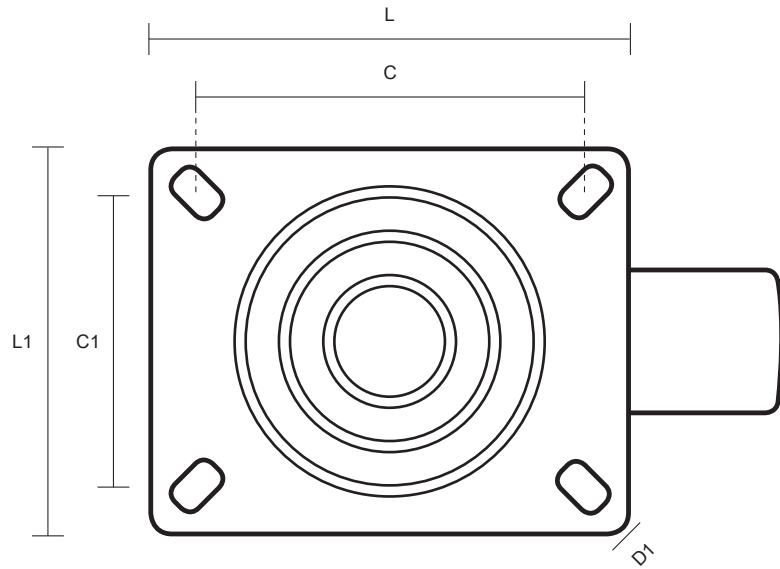

125-2260-GV (125mm Swivel Castor Grey Rubber Wheel)

Castor Dimensions - Key		
D	Wheel Diameter (mm)	125mm
L	Plate Dimension Length (mm)	99mm
L1	Plate Dimension Width (mm)	80mm
C	Plate Hole Centers length (mm)	80mm
C1	Plate Hole Centers width (mm)	60mm
D1	Plate Hole Diameter (mm)	8mm
H	Total Castor Height (mm)	155mm
W	Tread Width (mm)	26mm
R	Swivel Radius (mm)	100mm