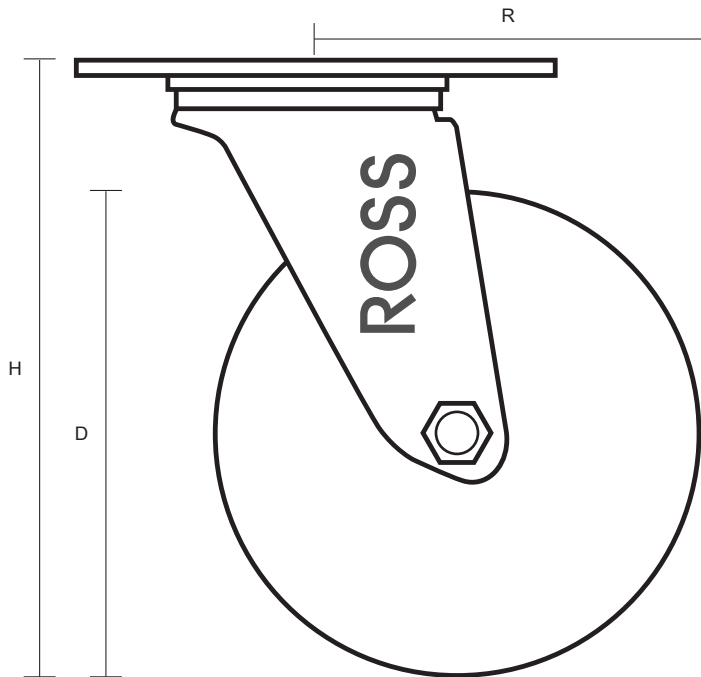

125-2260-GV (125mm Swivel Castor Grey Rubber Wheel)

Castor Dimensions - Key		
D	Wheel Diameter (mm)	125mm
L	Plate Dimension Length (mm)	99mm
L1	Plate Dimension Width (mm)	80mm
C	Plate Hole Centers length (mm)	80mm
C1	Plate Hole Centers width (mm)	60mm
D1	Plate Hole Diameter (mm)	8mm
H	Total Castor Height (mm)	155mm
W	Tread Width (mm)	26mm
R	Swivel Radius (mm)	100mm