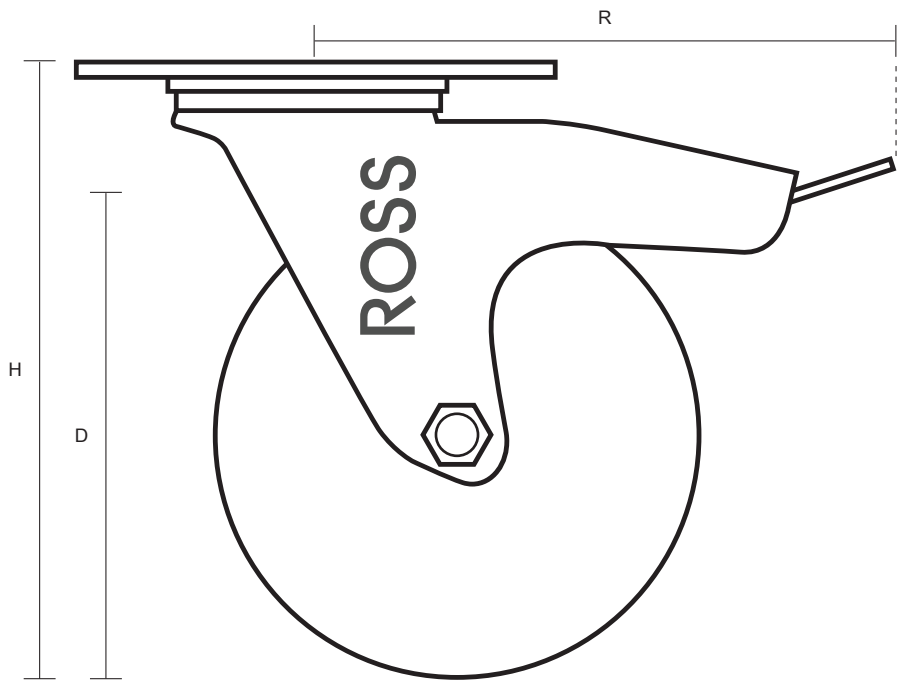

125-2260-GV/SWB - (125mm Swivel Braked Castor Grey Rubber Wheel)

Castor Dimensions - Key		
D	Wheel Diameter (mm)	125mm
L	Plate Dimension Length (mm)	99mm
L1	Plate Dimension Width (mm)	80mm
C	Plate Hole Centers length (mm)	80mm
C1	Plate Hole Centers width (mm)	60mm
D1	Plate Hole Diameter (mm)	8mm
H	Total Castor Height (mm)	155mm
W	Tread Width (mm)	26mm
R	Swivel Radius (mm)	130mm