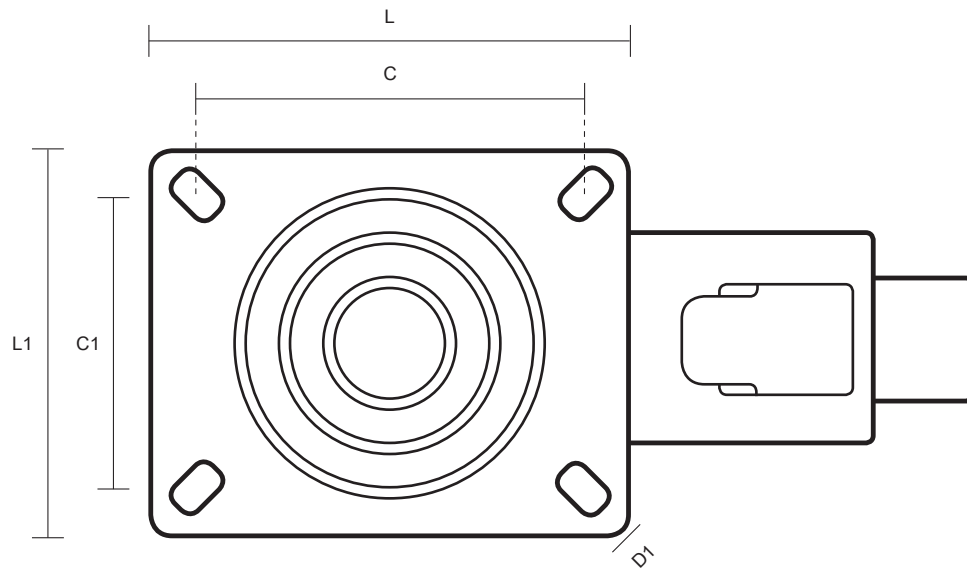

125-2260-GV/SWB - (125mm Swivel Braked Castor Grey Rubber Wheel)

Castor Dimensions - Key		
D	Wheel Diameter (mm)	125mm
L	Plate Dimension Length (mm)	99mm
L1	Plate Dimension Width (mm)	80mm
C	Plate Hole Centers length (mm)	80mm
C1	Plate Hole Centers width (mm)	60mm
D1	Plate Hole Diameter (mm)	8mm
H	Total Castor Height (mm)	155mm
W	Tread Width (mm)	26mm
R	Swivel Radius (mm)	130mm