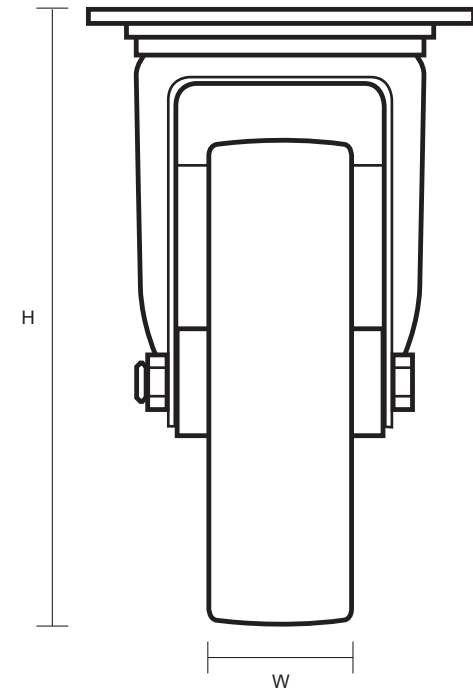

125-2260-GV/SWB - (125mm Swivel Braked Castor Grey Rubber Wheel)

Castor Dimensions - Key		
D	Wheel Diameter (mm)	125mm
L	Plate Dimension Length (mm)	99mm
L1	Plate Dimension Width (mm)	80mm
C	Plate Hole Centers length (mm)	80mm
C1	Plate Hole Centers width (mm)	60mm
D1	Plate Hole Diameter (mm)	8mm
H	Total Castor Height (mm)	155mm
W	Tread Width (mm)	26mm
R	Swivel Radius (mm)	130mm