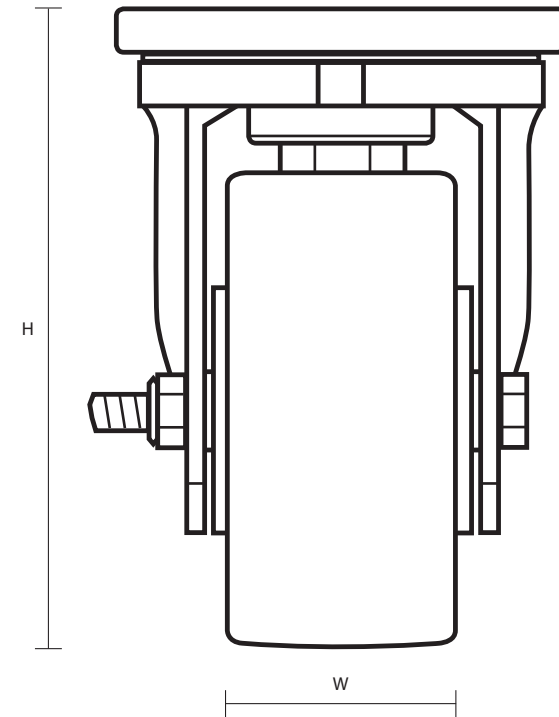

100-6000-SUB (100mm Swivel Top Plate Castor Polyurethane Tyred Wheel)

Castor Dimensions - Key

D	Wheel Diameter	100mm
L	Plate Dimension Length (mm)	135mm
L1	Plate Dimension Width (mm)	110mm
C	Plate Hole Centers length (mm)	105mm
C1	Plate Hole Centers width (mm)	80/75mm
D1	Plate Hole Diameter (mm)	10mm
H	Total Castor Height	145mm
W	Tread Width (mm)	50mm
R	Swivel Radius (mm)	92mm