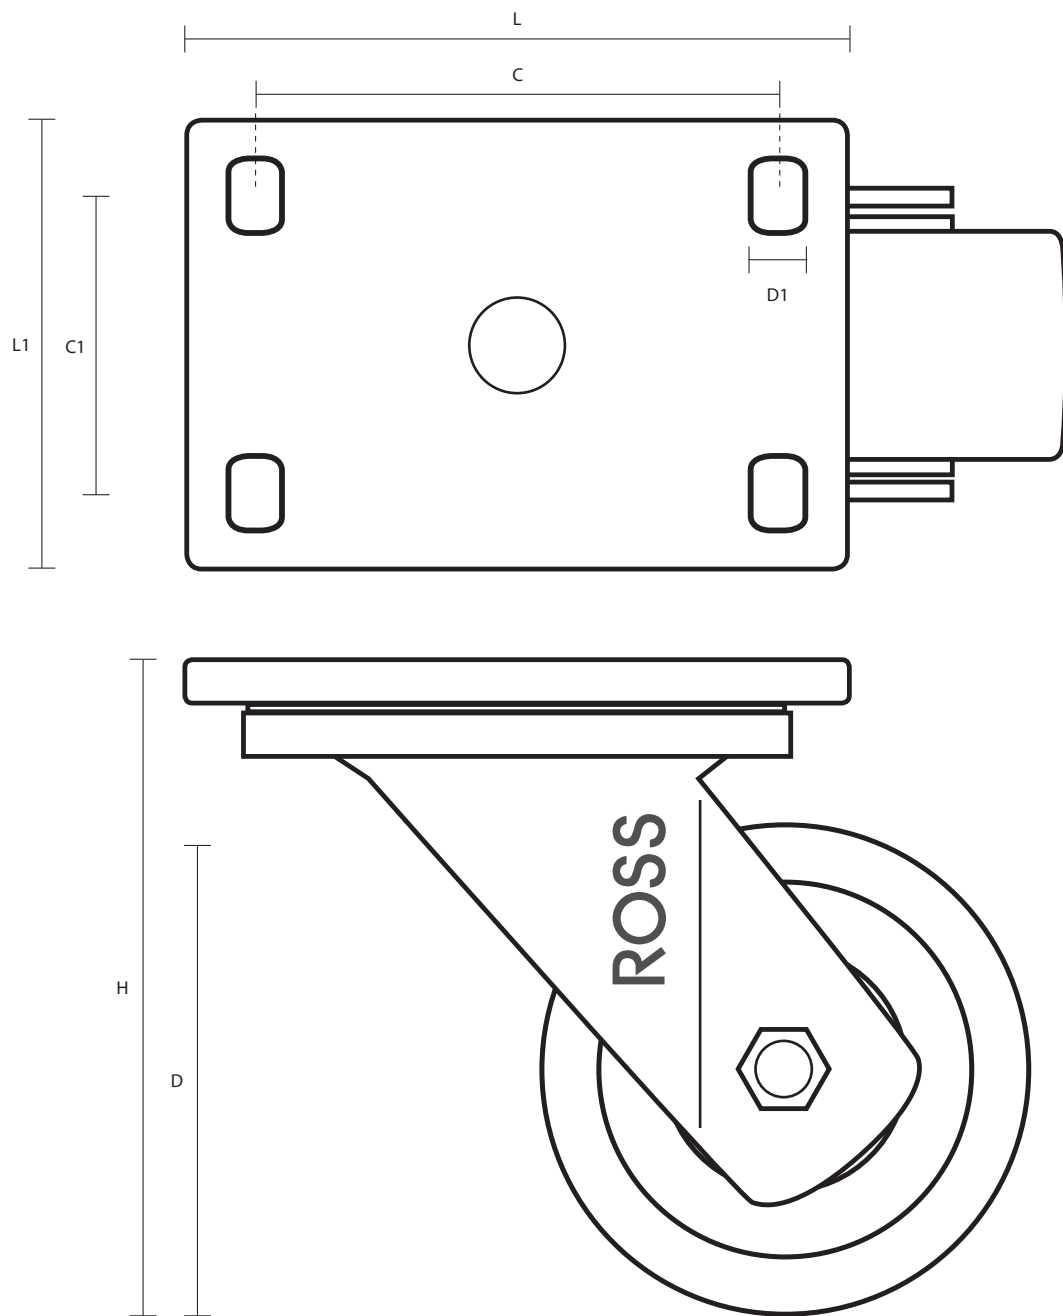

100-6000-SUB (100mm Swivel Top Plate Castor Polyurethane Tyred Wheel)

Castor Dimensions - Key

D	Wheel Diameter	100mm
L	Plate Dimension Length (mm)	135mm
L1	Plate Dimension Width (mm)	110mm
C	Plate Hole Centers length (mm)	105mm
C1	Plate Hole Centers width (mm)	80/75mm
D1	Plate Hole Diameter (mm)	10mm
H	Total Castor Height	145mm
W	Tread Width (mm)	50mm
R	Swivel Radius (mm)	92mm