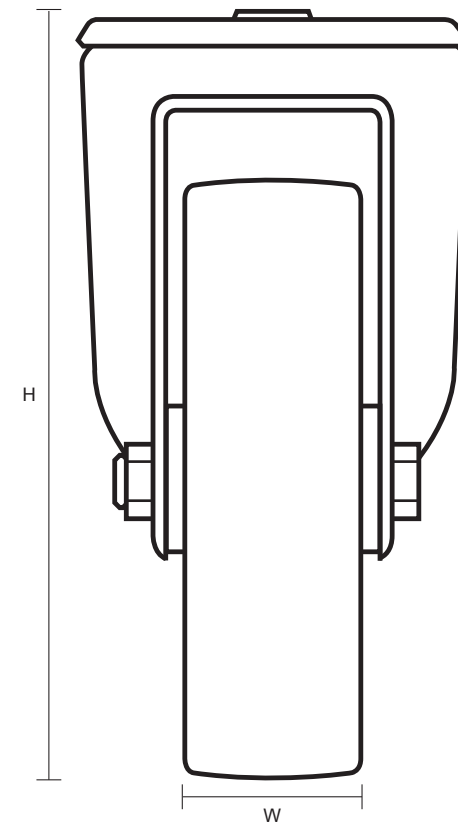

100-4000-RNB (100mm Swivel Castor Blue Rubber Wheel)

Castor Dimensions - Key

D	Wheel Diameter (mm)	100mm
L	Plate Dimension Length (mm)	n/a
L1	Plate Dimension Width (mm)	n/a
C	Plate Hole Centers length (mm)	n/a
C1	Plate Hole Centers width (mm)	n/a
D1	Bolt Hole Diameter (mm)	12mm
H	Total Castor Height (mm)	128mm
W	Tread Width (mm)	29mm
R	Swivel Radius (mm)	80mm
S	Swivel Race Diameter (mm)	65mm