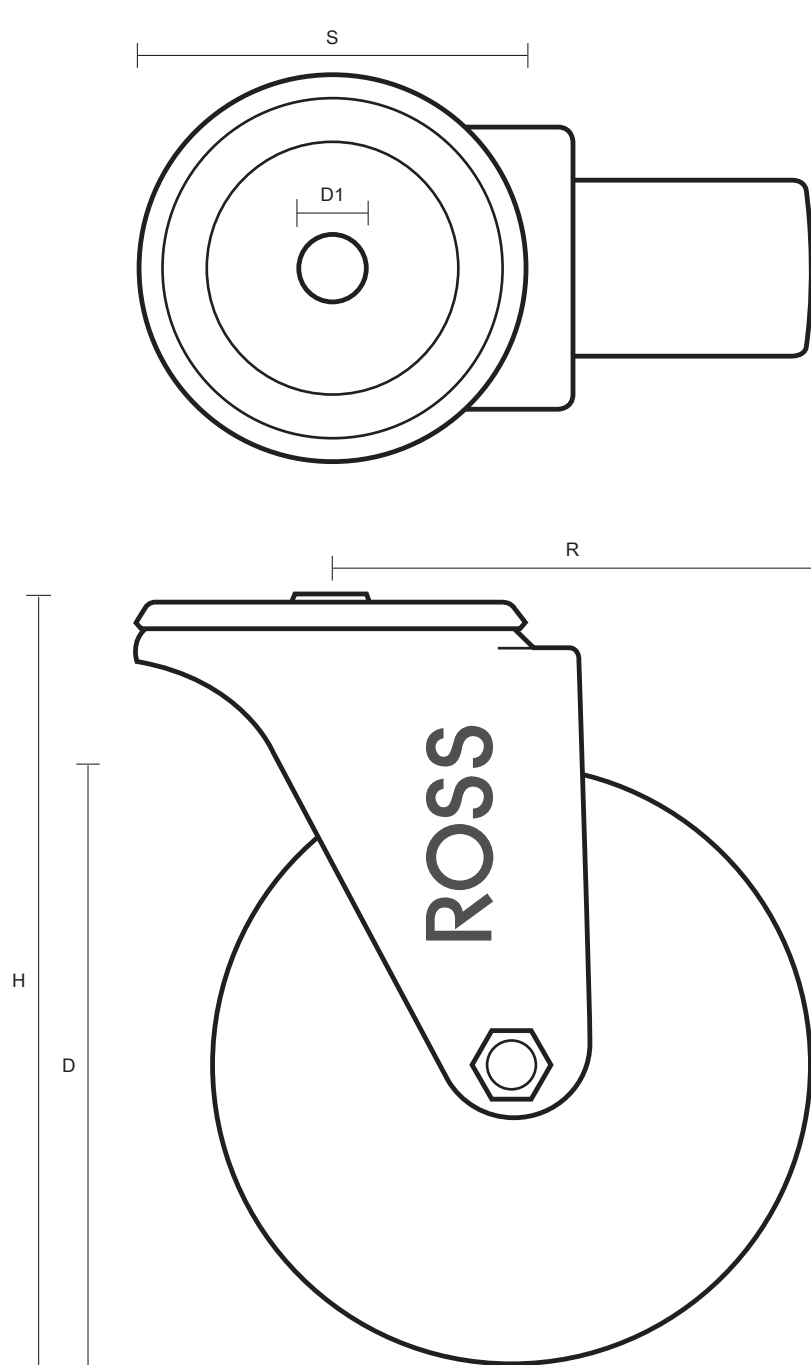

100-4000-RNB (100mm Swivel Castor Blue Rubber Wheel)

Castor Dimensions - Key

D	Wheel Diameter (mm)	100mm
L	Plate Dimension Length (mm)	n/a
L1	Plate Dimension Width (mm)	n/a
C	Plate Hole Centers length (mm)	n/a
C1	Plate Hole Centers width (mm)	n/a
D1	Bolt Hole Diameter (mm)	12mm
H	Total Castor Height (mm)	128mm
W	Tread Width (mm)	29mm
R	Swivel Radius (mm)	80mm
S	Swivel Race Diameter (mm)	65mm