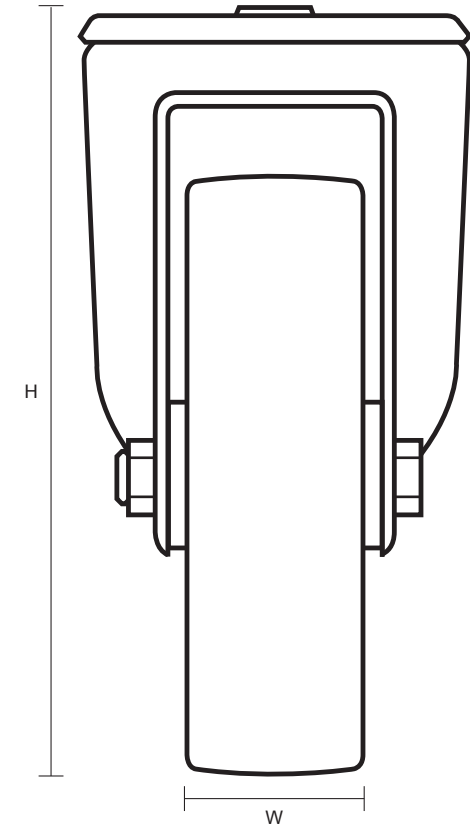

100-4000-RNB/SWB (100mm Swivel Braked Castor Blue Rubber Wheel)

Castor Dimensions - Key		
D	Wheel Diameter (mm)	100mm
L	Plate Dimension Length (mm)	n/a
L1	Plate Dimension Width (mm)	n/a
C	Plate Hole Centers length (mm)	n/a
C1	Plate Hole Centers width (mm)	n/a
D1	Bolt Hole Diameter (mm)	12mm
H	Total Castor Height (mm)	128mm
W	Tread Width (mm)	29mm
R	Swivel Radius (mm)	120mm
S	Swivel race Diameter (mm)	65mm