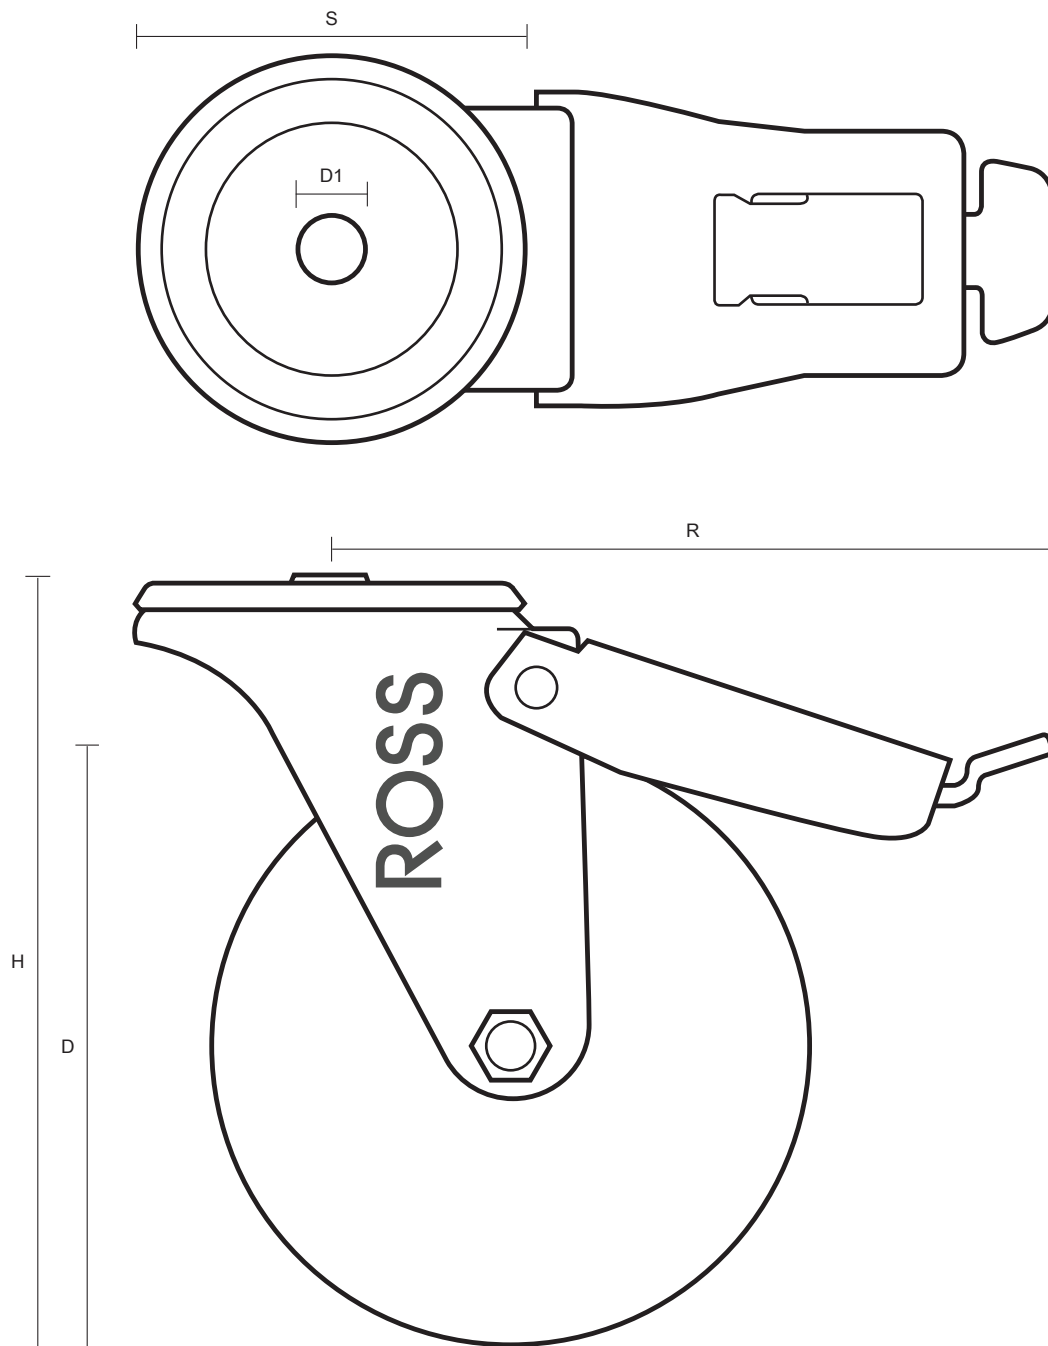

100-4000-RNB/SWB (100mm Swivel Braked Castor Blue Rubber Wheel)

Castor Dimensions - Key		
D	Wheel Diameter (mm)	100mm
L	Plate Dimension Length (mm)	n/a
L1	Plate Dimension Width (mm)	n/a
C	Plate Hole Centers length (mm)	n/a
C1	Plate Hole Centers width (mm)	n/a
D1	Bolt Hole Diameter (mm)	12mm
H	Total Castor Height (mm)	128mm
W	Tread Width (mm)	29mm
R	Swivel Radius (mm)	120mm
S	Swivel race Diameter (mm)	65mm