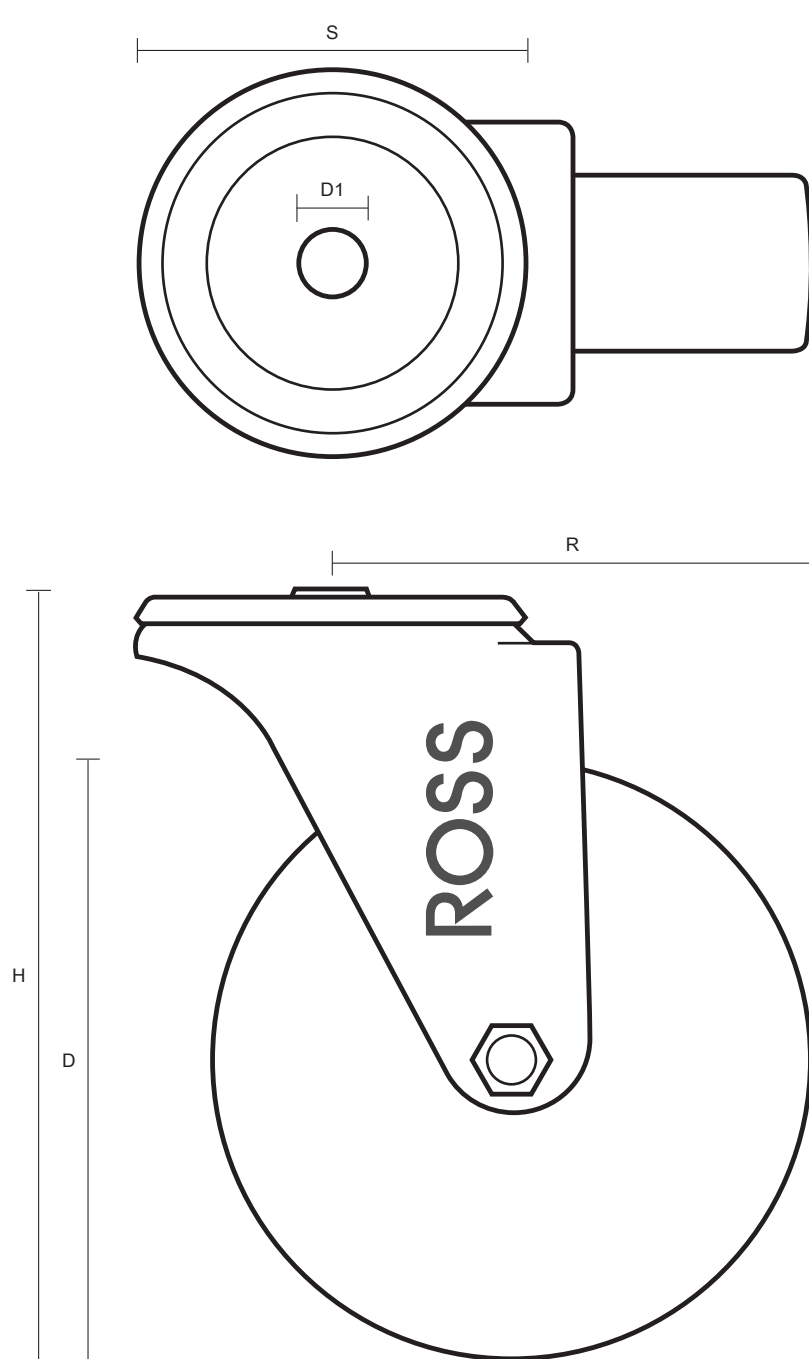

100-4000-PV (100mm Swivel Castor Black Rubber Wheel)

Castor Dimensions - Key

D	Wheel Diameter (mm)	100mm
L	Plate Dimension Length (mm)	n/a
L1	Plate Dimension Width (mm)	n/a
C	Plate Hole Centers length (mm)	n/a
C1	Plate Hole Centers width (mm)	n/a
D1	Bolt Hole Diameter (mm)	12mm
H	Total Castor Height (mm)	128mm
W	Tread Width (mm)	22mm
R	Swivel Radius (mm)	80mm
S	Swivel Race Diameter (mm)	65mm