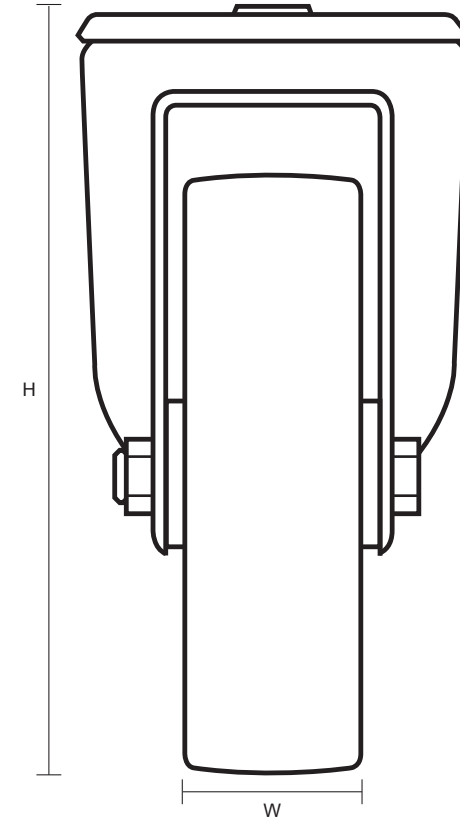

100-4000-PV (100mm Swivel Castor Black Rubber Wheel)

Castor Dimensions - Key

D	Wheel Diameter (mm)	100mm
L	Plate Dimension Length (mm)	n/a
L1	Plate Dimension Width (mm)	n/a
C	Plate Hole Centers length (mm)	n/a
C1	Plate Hole Centers width (mm)	n/a
D1	Bolt Hole Diameter (mm)	12mm
H	Total Castor Height (mm)	128mm
W	Tread Width (mm)	22mm
R	Swivel Radius (mm)	80mm
S	Swivel Race Diameter (mm)	65mm