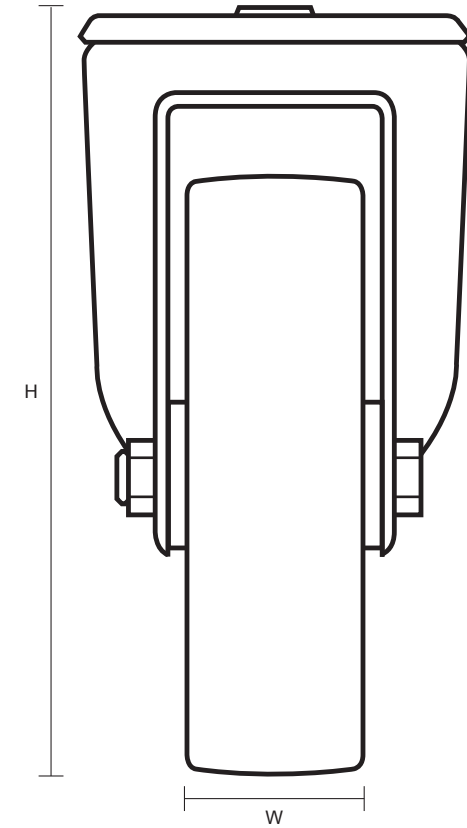

100-4000-PV/SWB (100mm Swivel Braked Castor Black Rubber Wheel)

Castor Dimensions - Key		
D	Wheel Diameter (mm)	100mm
L	Plate Dimension Length (mm)	n/a
L1	Plate Dimension Width (mm)	n/a
C	Plate Hole Centers length (mm)	n/a
C1	Plate Hole Centers width (mm)	n/a
D1	Bolt Hole Diameter (mm)	12mm
H	Total Castor Height (mm)	128mm
W	Tread Width (mm)	22mm
R	Swivel Radius (mm)	120mm
S	Swivel race Diameter (mm)	65mm