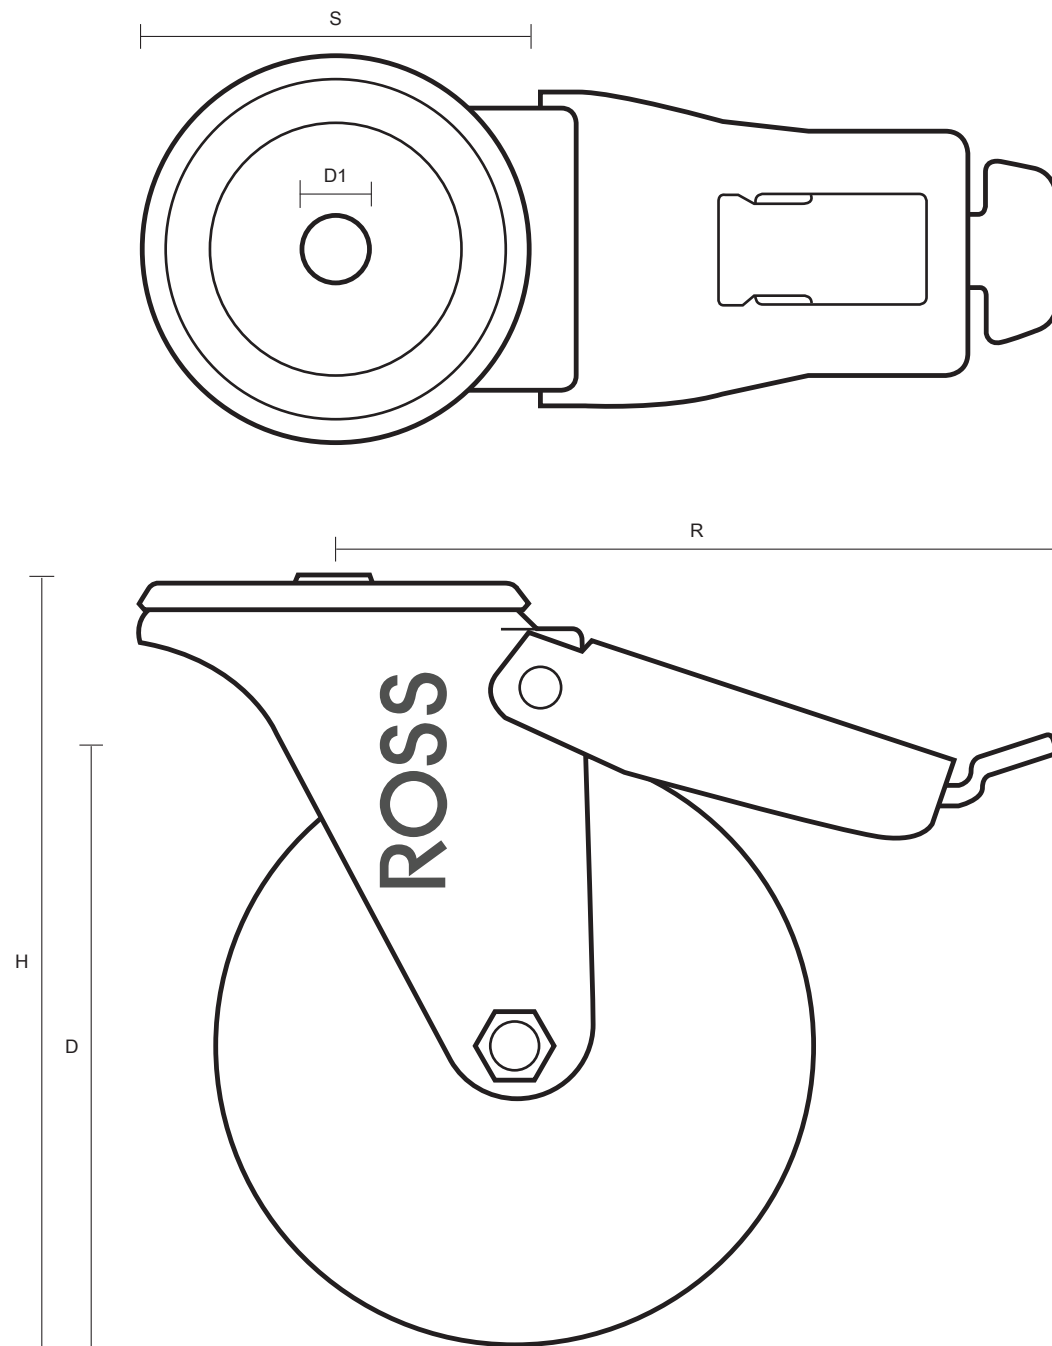

100-4000-PV/SWB (100mm Swivel Braked Castor Black Rubber Wheel)

Castor Dimensions - Key		
D	Wheel Diameter (mm)	100mm
L	Plate Dimension Length (mm)	n/a
L1	Plate Dimension Width (mm)	n/a
C	Plate Hole Centers length (mm)	n/a
C1	Plate Hole Centers width (mm)	n/a
D1	Bolt Hole Diameter (mm)	12mm
H	Total Castor Height (mm)	128mm
W	Tread Width (mm)	22mm
R	Swivel Radius (mm)	120mm
S	Swivel race Diameter (mm)	65mm