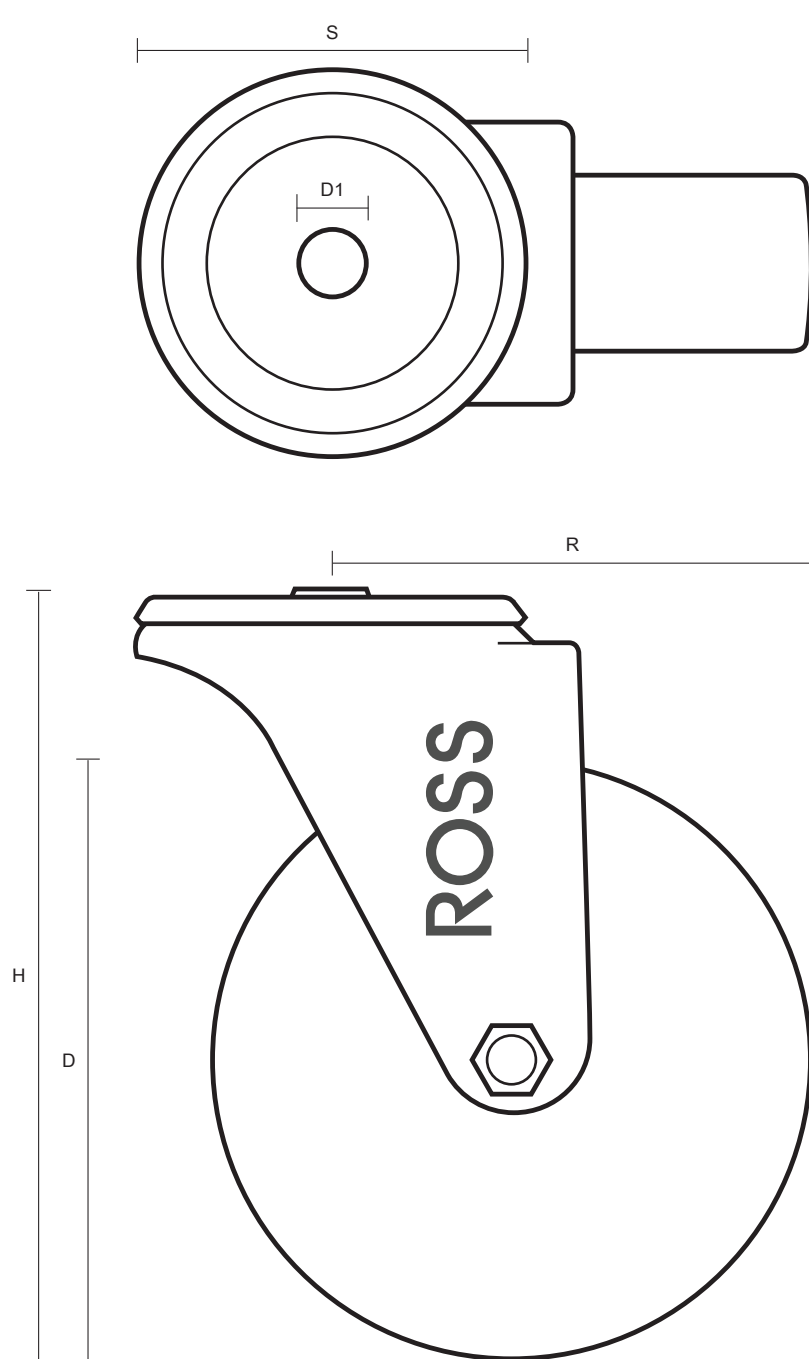

100-4000-PNB (100mm Swivel Castor Polyurethane Tyred Wheel)

Castor Dimensions - Key

D	Wheel Diameter (mm)	100mm
L	Plate Dimension Length (mm)	n/a
L1	Plate Dimension Width (mm)	n/a
C	Plate Hole Centers length (mm)	n/a
C1	Plate Hole Centers width (mm)	n/a
D1	Bolt Hole Diameter (mm)	12mm
H	Total Castor Height (mm)	128mm
W	Tread Width (mm)	30mm
R	Swivel Radius (mm)	80mm
S	Swivel Race Diameter (mm)	65mm