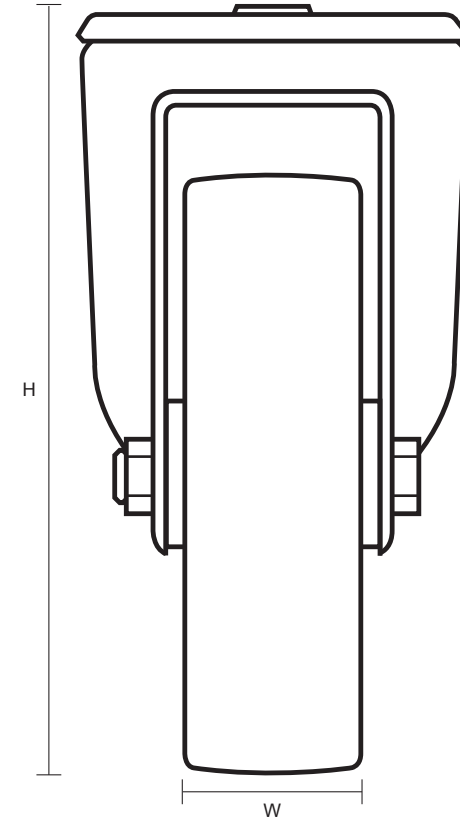

100-4000-PNB (100mm Swivel Castor Polyurethane Tyred Wheel)

Castor Dimensions - Key

D	Wheel Diameter (mm)	100mm
L	Plate Dimension Length (mm)	n/a
L1	Plate Dimension Width (mm)	n/a
C	Plate Hole Centers length (mm)	n/a
C1	Plate Hole Centers width (mm)	n/a
D1	Bolt Hole Diameter (mm)	12mm
H	Total Castor Height (mm)	128mm
W	Tread Width (mm)	30mm
R	Swivel Radius (mm)	80mm
S	Swivel Race Diameter (mm)	65mm