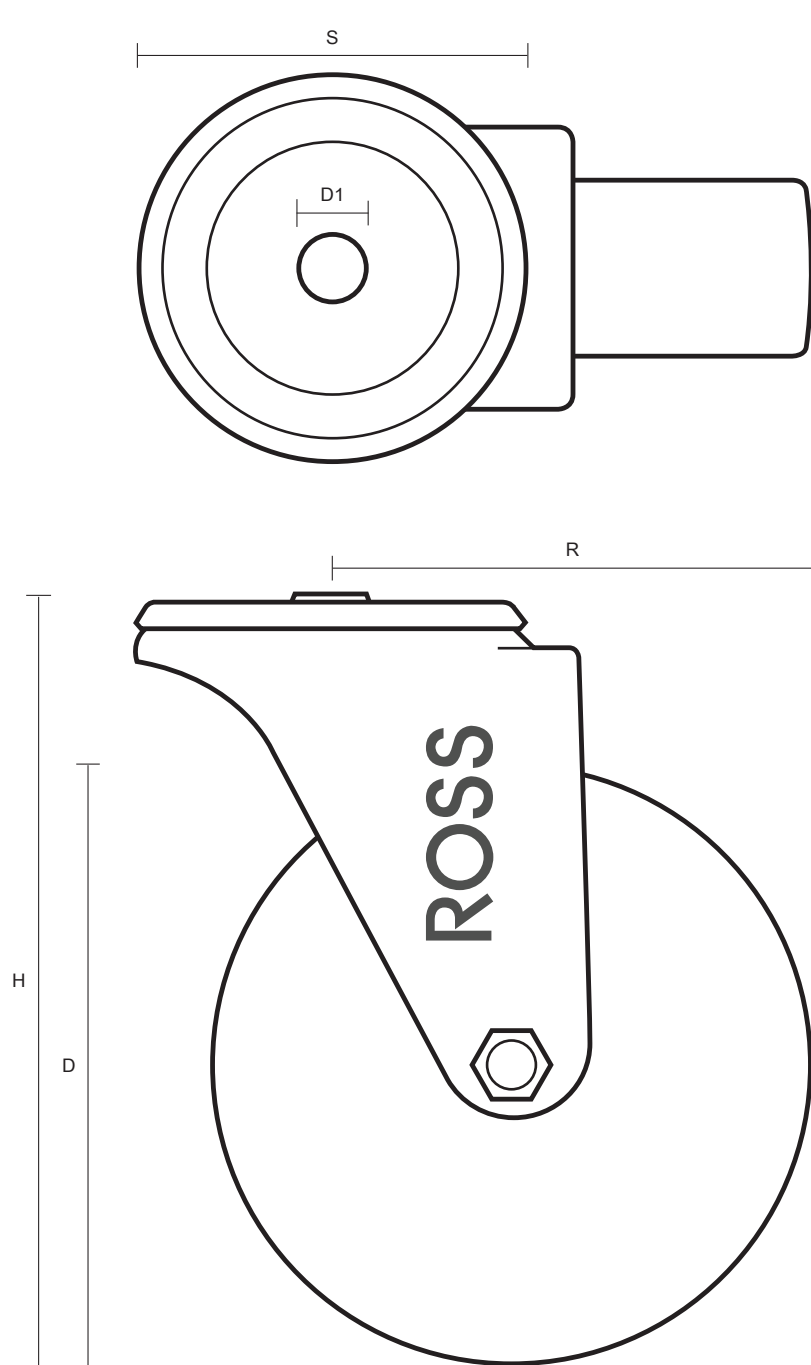

100-4000-NY (100mm Swivel Castor White Nylon Wheel)

Castor Dimensions - Key

D	Wheel Diameter (mm)	100mm
L	Plate Dimension Length (mm)	n/a
L1	Plate Dimension Width (mm)	n/a
C	Plate Hole Centers length (mm)	n/a
C1	Plate Hole Centers width (mm)	n/a
D1	Bolt Hole Diameter (mm)	12mm
H	Total Castor Height (mm)	128mm
W	Tread Width (mm)	30mm
R	Swivel Radius (mm)	80mm
S	Swivel Race Diameter (mm)	65mm