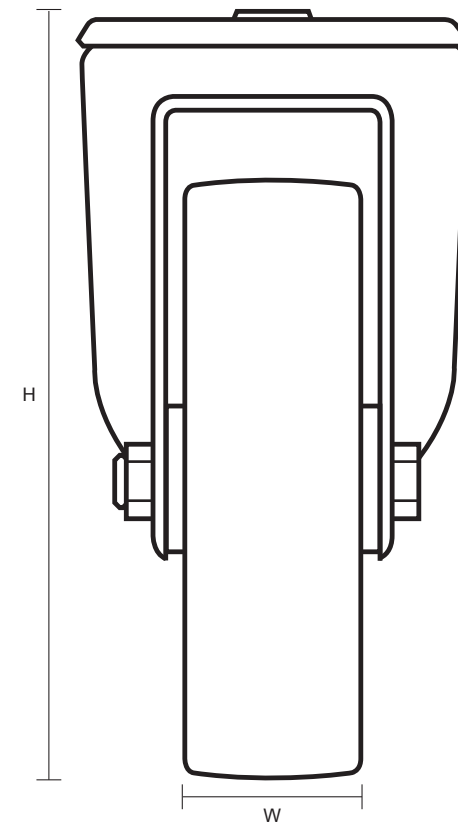

100-4000-NY (100mm Swivel Castor White Nylon Wheel)

Castor Dimensions - Key

D	Wheel Diameter (mm)	100mm
L	Plate Dimension Length (mm)	n/a
L1	Plate Dimension Width (mm)	n/a
C	Plate Hole Centers length (mm)	n/a
C1	Plate Hole Centers width (mm)	n/a
D1	Bolt Hole Diameter (mm)	12mm
H	Total Castor Height (mm)	128mm
W	Tread Width (mm)	30mm
R	Swivel Radius (mm)	80mm
S	Swivel Race Diameter (mm)	65mm