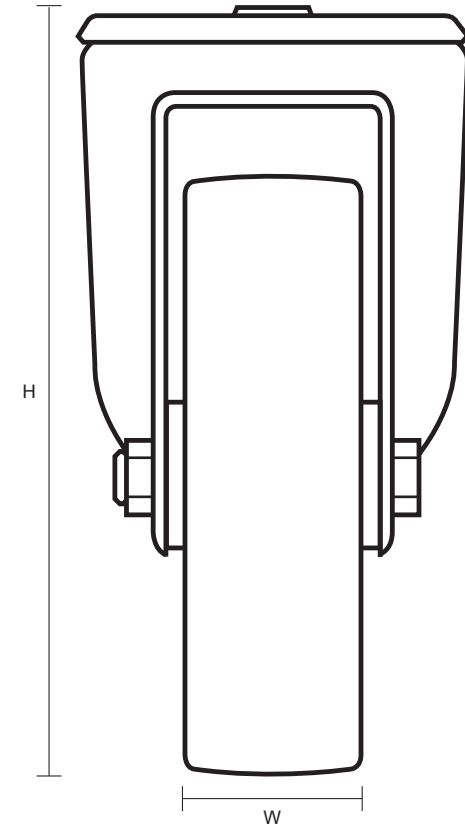

100-4000-ASR/SWB (100mm Swivel Braked Castor Anti-static Rubber Wheel)

Castor Dimensions - Key		
D	Wheel Diameter (mm)	100mm
L	Plate Dimension Length (mm)	n/a
L1	Plate Dimension Width (mm)	n/a
C	Plate Hole Centers length (mm)	n/a
C1	Plate Hole Centers width (mm)	n/a
D1	Bolt Hole Diameter (mm)	12mm
H	Total Castor Height (mm)	128mm
W	Tread Width (mm)	22mm
R	Swivel Radius (mm)	120mm
S	Swivel race Diameter (mm)	65mm