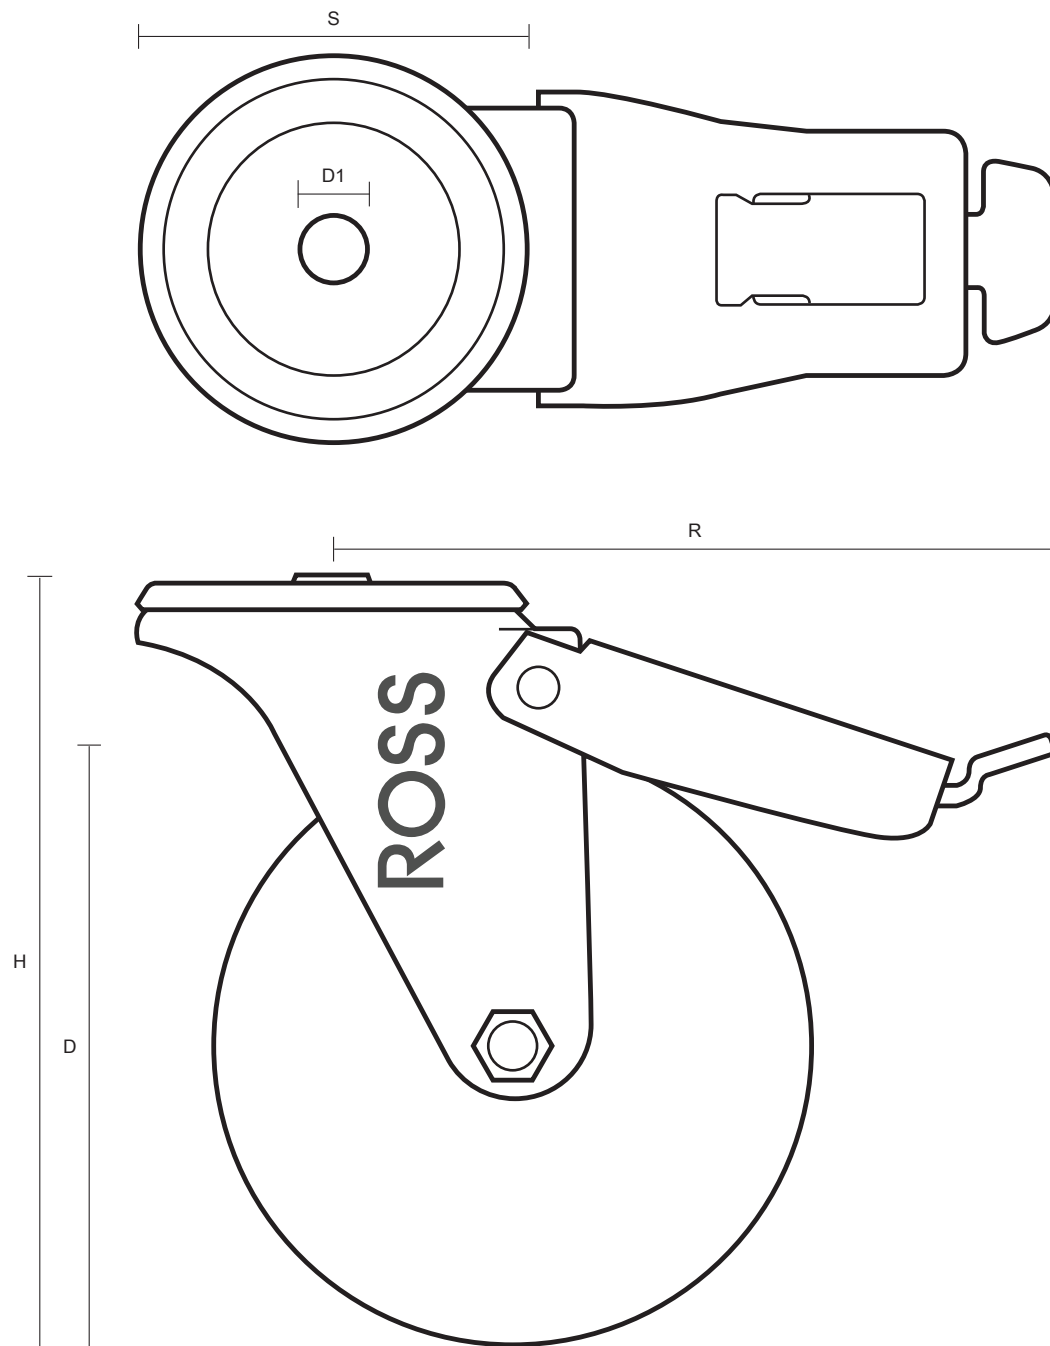

100-4000-ASR/SWB (100mm Swivel Braked Castor Anti-static Rubber Wheel)

Castor Dimensions - Key		
D	Wheel Diameter (mm)	100mm
L	Plate Dimension Length (mm)	n/a
L1	Plate Dimension Width (mm)	n/a
C	Plate Hole Centers length (mm)	n/a
C1	Plate Hole Centers width (mm)	n/a
D1	Bolt Hole Diameter (mm)	12mm
H	Total Castor Height (mm)	128mm
W	Tread Width (mm)	22mm
R	Swivel Radius (mm)	120mm
S	Swivel race Diameter (mm)	65mm