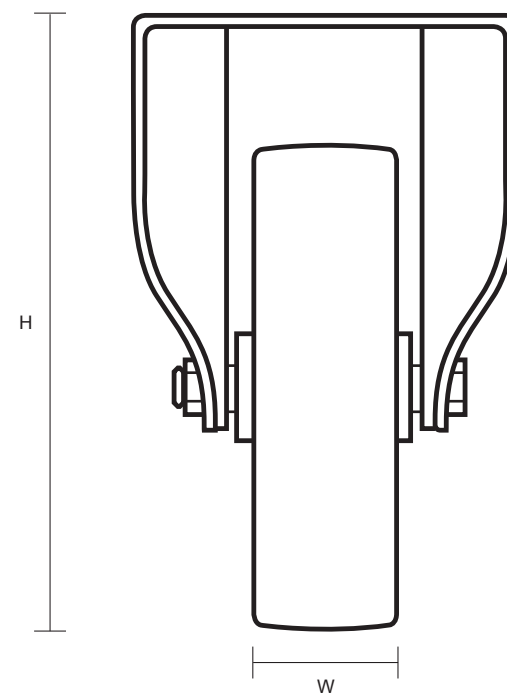

100-2268-GV-(100mm Fixed Castor Grey Rubber Wheel)

Castor Dimensions - Key		
D	Wheel Diameter (mm)	100mm
L	Plate Dimension Length (mm)	100mm
L1	Plate Dimension Width (mm)	84mm
C	Plate Hole Centers length (mm)	80mm
C1	Plate Hole Centers width (mm)	60mm
D1	Plate Hole Diameter (mm)	8mm
H	Total Castor Height (mm)	127mm
W	Tread Width (mm)	23mm
R	Swivel Radius (mm)	N/A