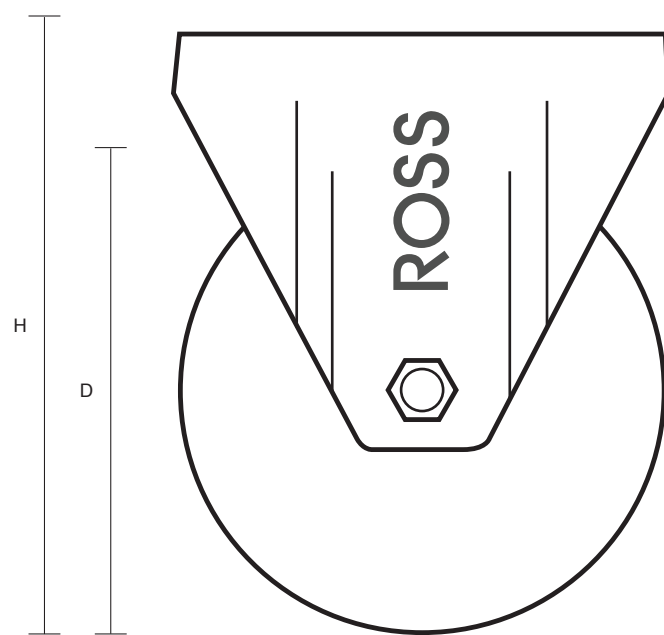

100-2268-GV-(100mm Fixed Castor Grey Rubber Wheel)

Castor Dimensions - Key		
D	Wheel Diameter (mm)	100mm
L	Plate Dimension Length (mm)	100mm
L1	Plate Dimension Width (mm)	84mm
C	Plate Hole Centers length (mm)	80mm
C1	Plate Hole Centers width (mm)	60mm
D1	Plate Hole Diameter (mm)	8mm
H	Total Castor Height (mm)	127mm
W	Tread Width (mm)	23mm
R	Swivel Radius (mm)	N/A