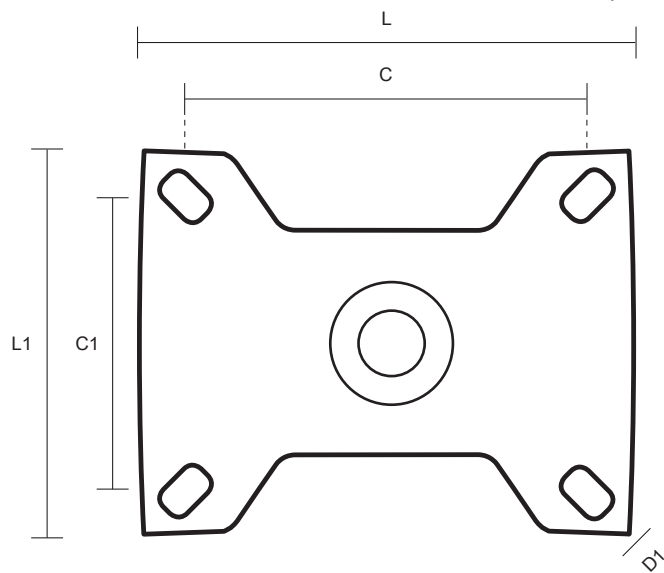

100-2268-GV-(100mm Fixed Castor Grey Rubber Wheel)

Castor Dimensions - Key		
D	Wheel Diameter (mm)	100mm
L	Plate Dimension Length (mm)	100mm
L1	Plate Dimension Width (mm)	84mm
C	Plate Hole Centers length (mm)	80mm
C1	Plate Hole Centers width (mm)	60mm
D1	Plate Hole Diameter (mm)	8mm
H	Total Castor Height (mm)	127mm
W	Tread Width (mm)	23mm
R	Swivel Radius (mm)	N/A