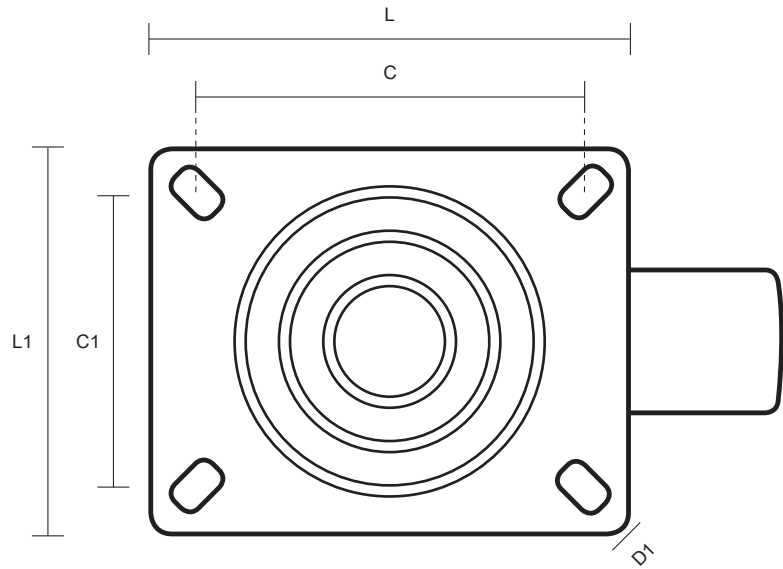

100-2260-GV (100mm Swivel Castor Grey Rubber Wheel)

Castor Dimensions - Key		
D	Wheel Diameter (mm)	100mm
L	Plate Dimension Length (mm)	99mm
L1	Plate Dimension Width (mm)	80mm
C	Plate Hole Centers length (mm)	80mm
C1	Plate Hole Centers width (mm)	60mm
D1	Plate Hole Diameter (mm)	8mm
H	Total Castor Height (mm)	127mm
W	Tread Width (mm)	23mm
R	Swivel Radius (mm)	80mm