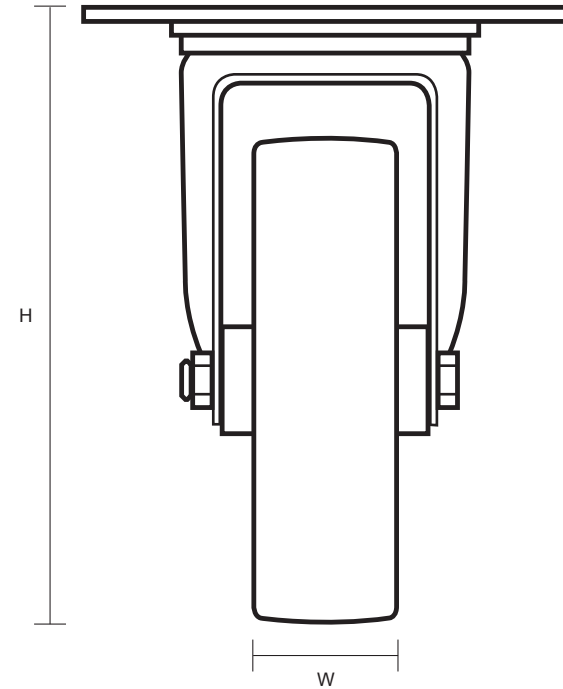

100-2260-GV (100mm Swivel Castor Grey Rubber Wheel)

Castor Dimensions - Key		
D	Wheel Diameter (mm)	100mm
L	Plate Dimension Length (mm)	99mm
L1	Plate Dimension Width (mm)	80mm
C	Plate Hole Centers length (mm)	80mm
C1	Plate Hole Centers width (mm)	60mm
D1	Plate Hole Diameter (mm)	8mm
H	Total Castor Height (mm)	127mm
W	Tread Width (mm)	23mm
R	Swivel Radius (mm)	80mm