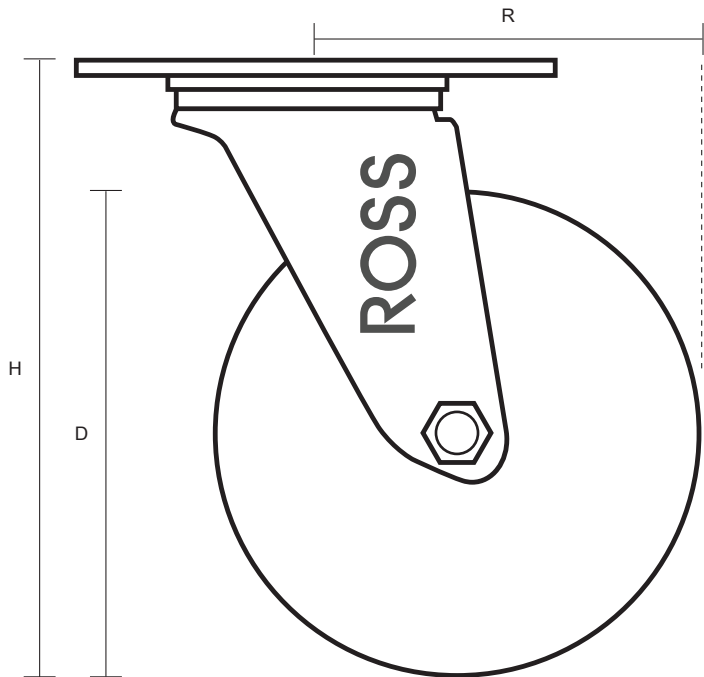

100-2260-GV (100mm Swivel Castor Grey Rubber Wheel)

Castor Dimensions - Key		
D	Wheel Diameter (mm)	100mm
L	Plate Dimension Length (mm)	99mm
L1	Plate Dimension Width (mm)	80mm
C	Plate Hole Centers length (mm)	80mm
C1	Plate Hole Centers width (mm)	60mm
D1	Plate Hole Diameter (mm)	8mm
H	Total Castor Height (mm)	127mm
W	Tread Width (mm)	23mm
R	Swivel Radius (mm)	80mm